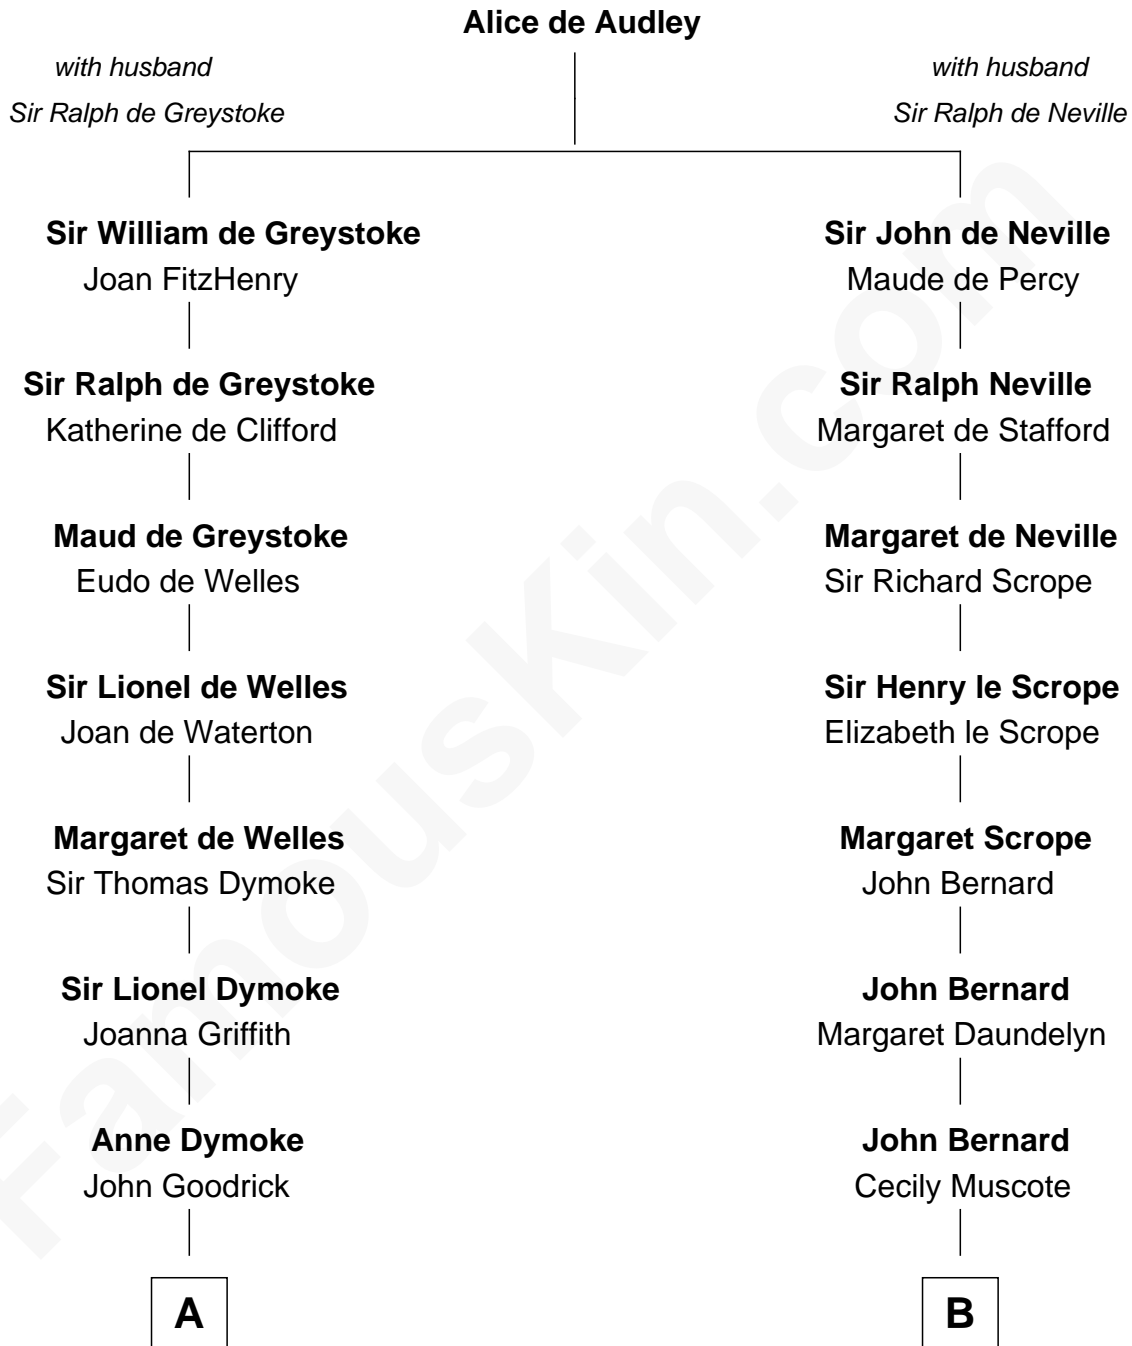

# FamousKin.com Relationship Chart of

**Robert Frost**

*Poet and Playwright*

13th cousin 5 times removed of

**Francis Lightfoot Lee**

*Signer of the Declaration of Independence*

**C**

William Prescott Frost

Isabella Moodie

**Robert Frost**

*Poet and Playwright*

FamousKin.com