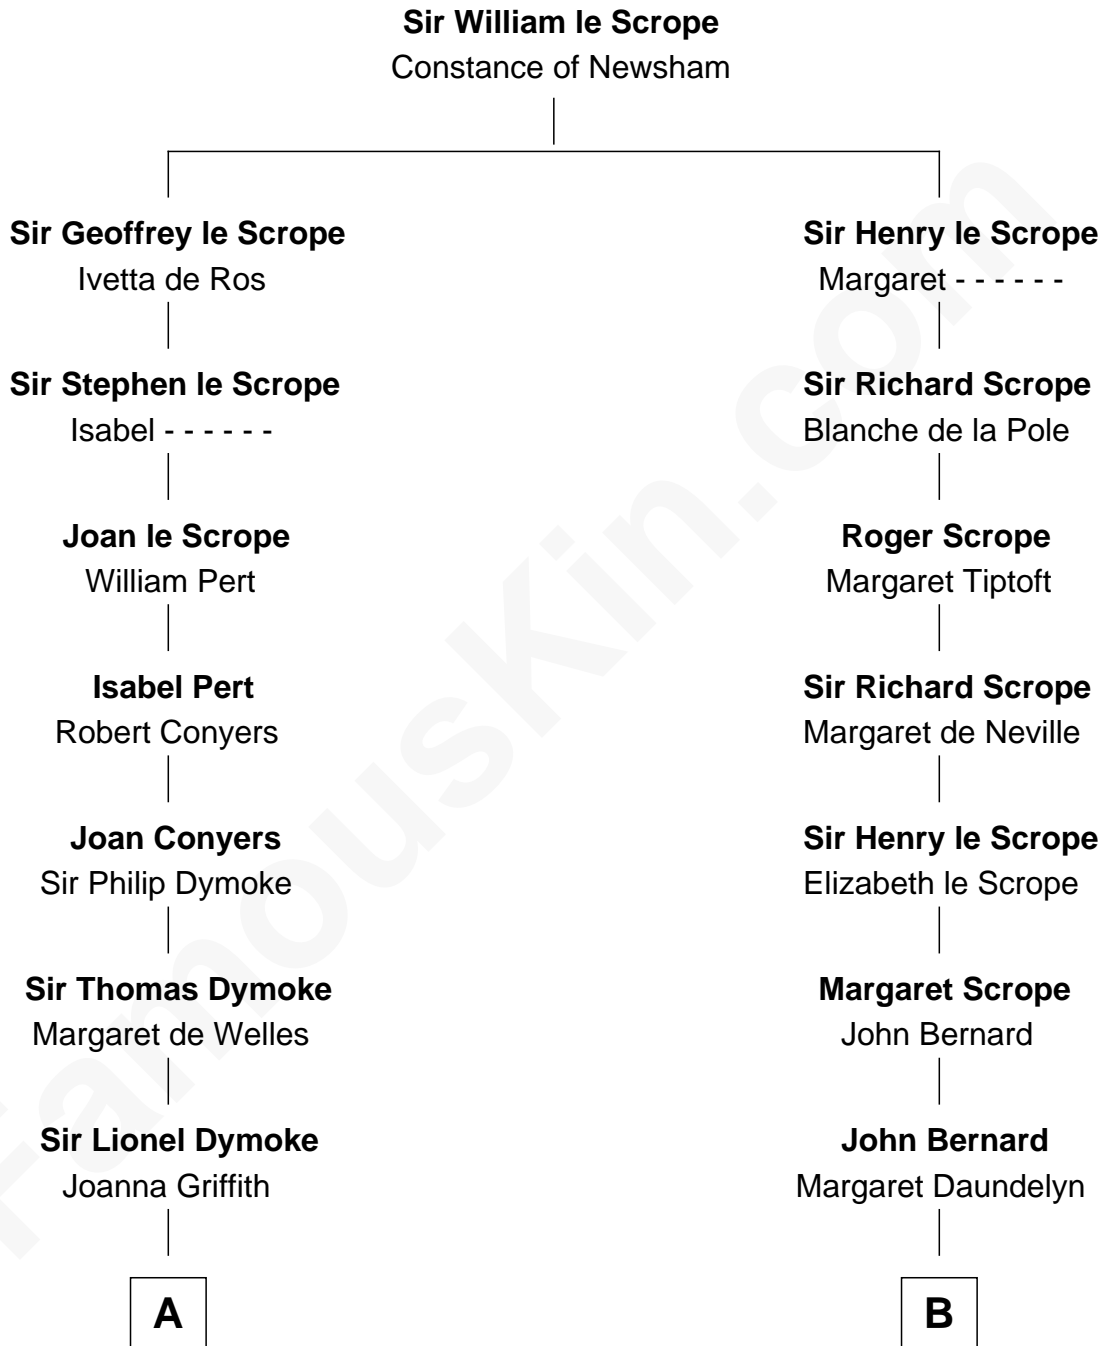

FamousKin.com Relationship Chart of

Robert Frost

Poet and Playwright

14th cousin 5 times removed of

Francis Lightfoot Lee

Signer of the Declaration of Independence

C

William Prescott Frost