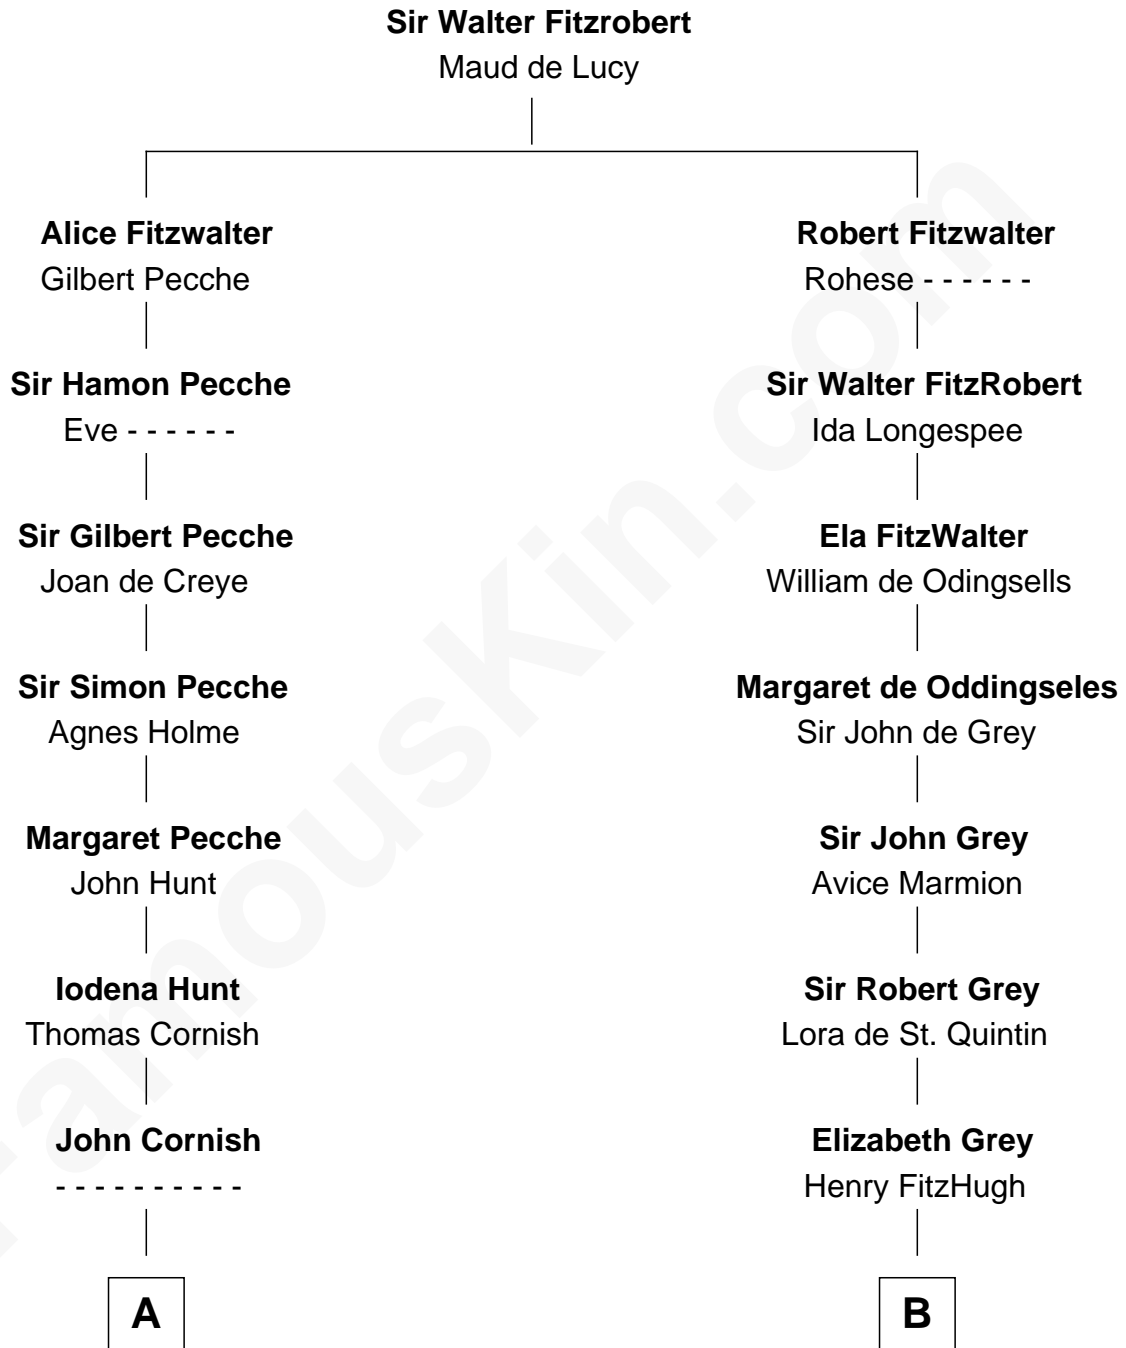

FamousKin.com Relationship Chart of

Robert Frost

Poet and Playwright

20th cousin 1 time removed of

Francis Lightfoot Lee

Signer of the Declaration of Independence

C

Sarah Holt
William Frost

Samuel Abbott Frost
Mary Blunt

William Prescott Frost
Judith Colcord

William Prescott Frost
Isabella Moodie

Robert Frost
Poet and Playwright

D

Henry Corbin
Alice Eltonhead

Laetitia Corbin
Richard Lee

Gov. Thomas Lee
Hannah Ludwell

Francis Lightfoot Lee
Signer of Declaration of Independence