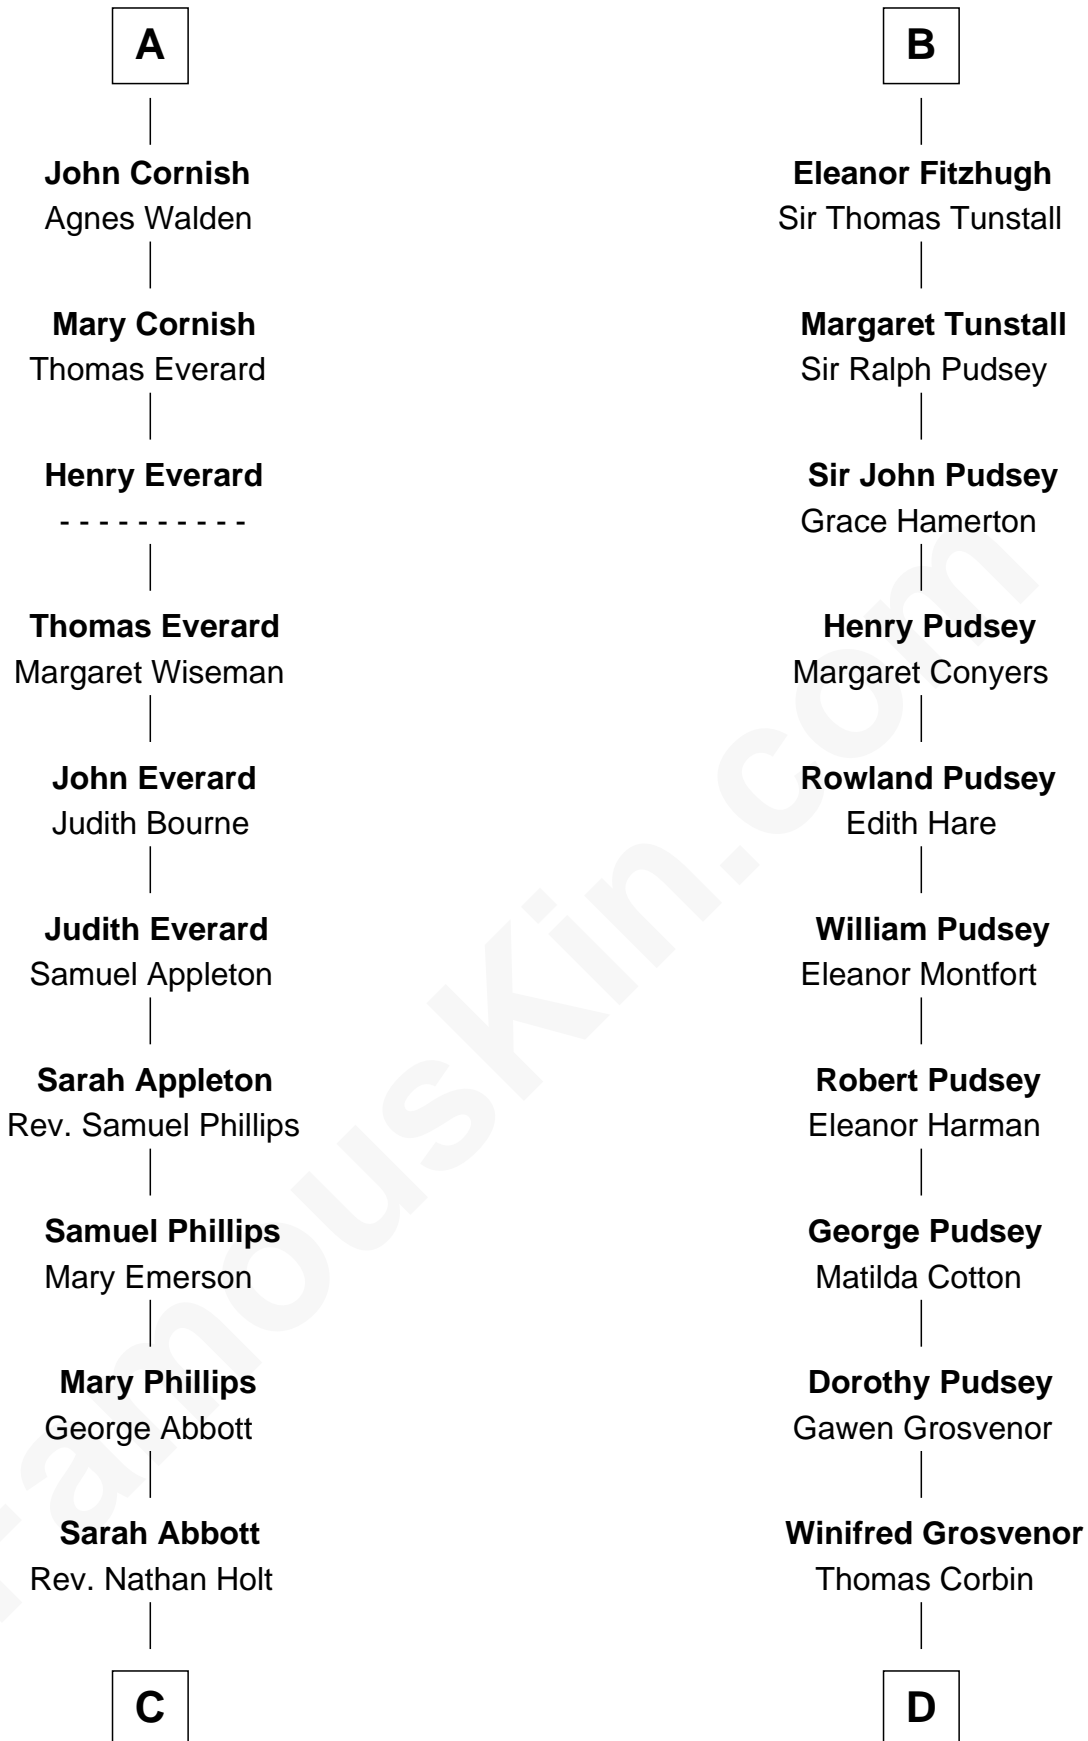

FamousKin.com Relationship Chart of

Robert Frost

Poet and Playwright

20th cousin 1 time removed of

Francis Lightfoot Lee

Signer of the Declaration of Independence

C

Sarah Holt
William Frost

Samuel Abbott Frost
Mary Blunt

William Prescott Frost
Judith Colcord

William Prescott Frost
Isabella Moodie

Robert Frost
Poet and Playwright

D

Henry Corbin
Alice Eltonhead

Laetitia Corbin
Richard Lee

Gov. Thomas Lee
Hannah Ludwell