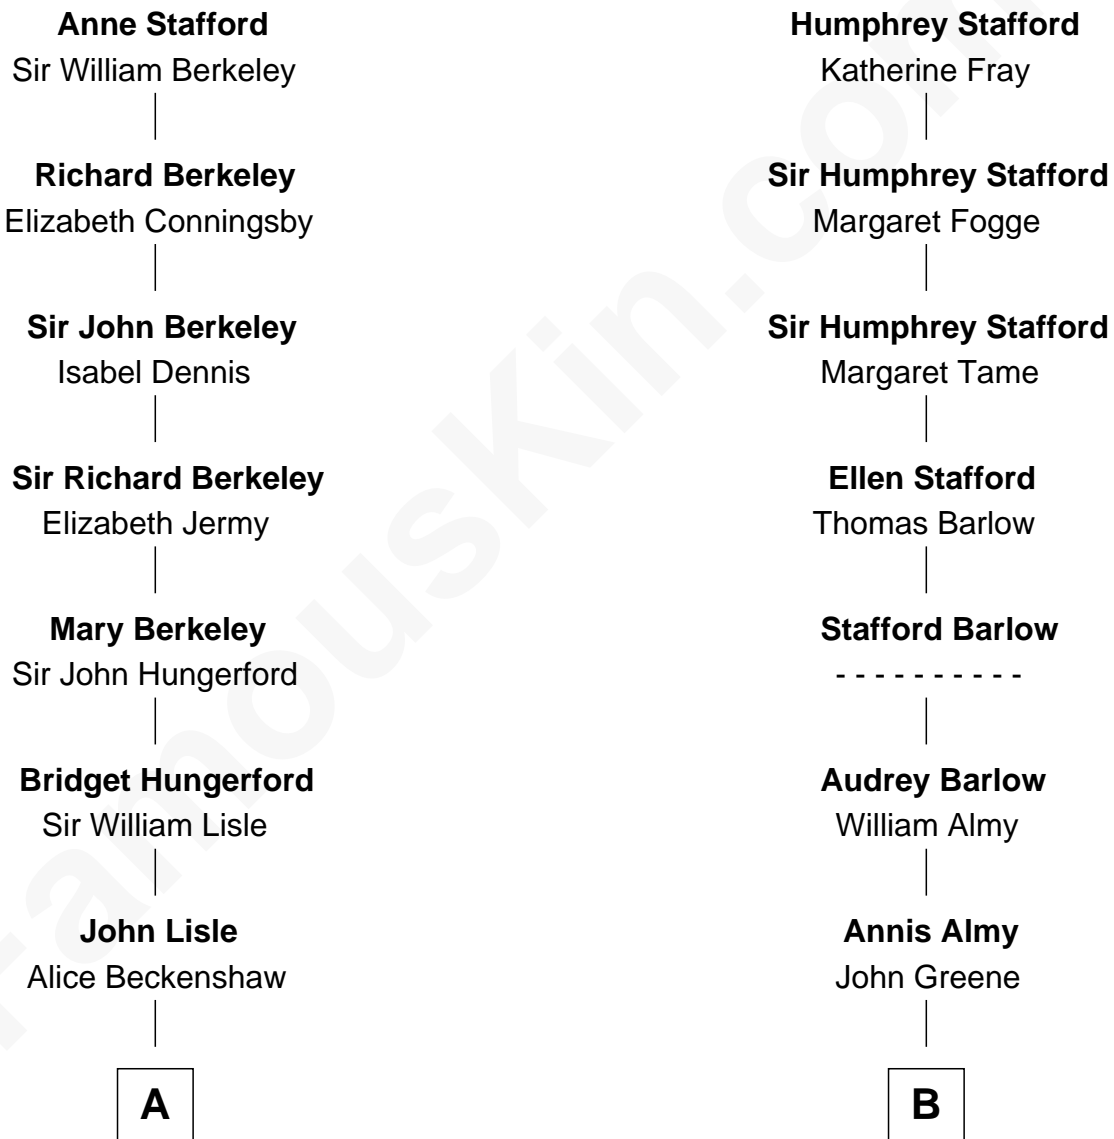

FamousKin.com Relationship Chart of

Robert Frost

Poet and Playwright

15th cousin 3 times removed of

Amy Adams

Movie Actress

Sir Humphrey Stafford

Eleanor Aylesbury