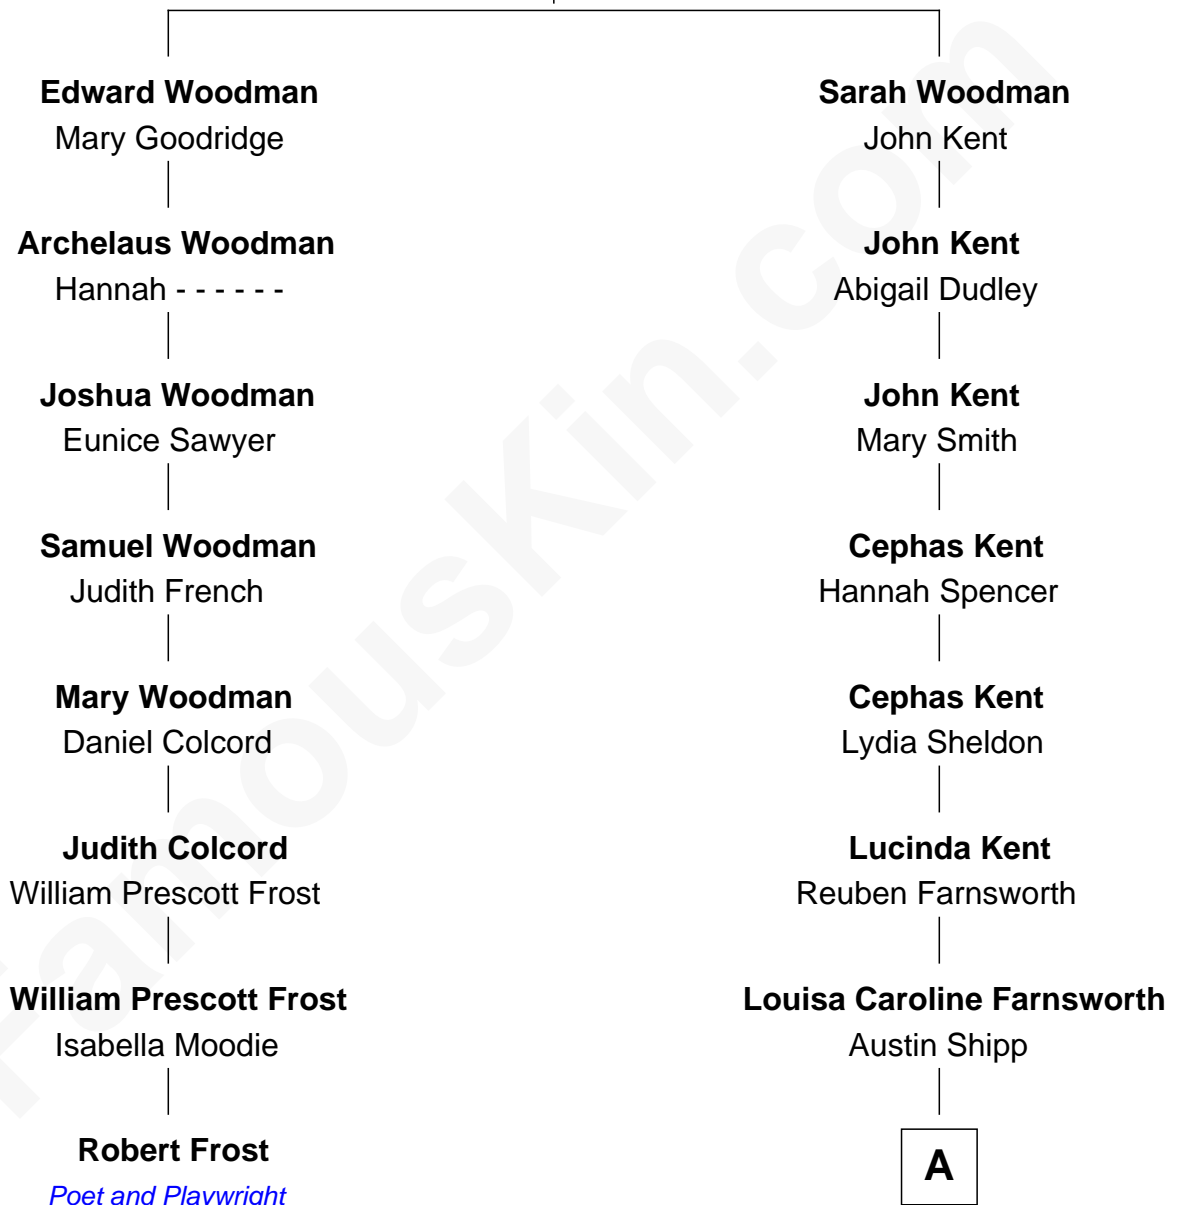

# FamousKin.com Relationship Chart of

**Robert Frost**

*Poet and Playwright*

7th cousin 4 times removed of

**Amy Adams**

*Movie Actress*

**Edward Woodman**

Joanna - - - - -

A

Dr. Milford Bard Shipp

Ellis Reynolds

Olea Shipp

John Hyrum Hill

Olea Lorraine Hill

Frank Ralph Adams

Richard Kent Adams