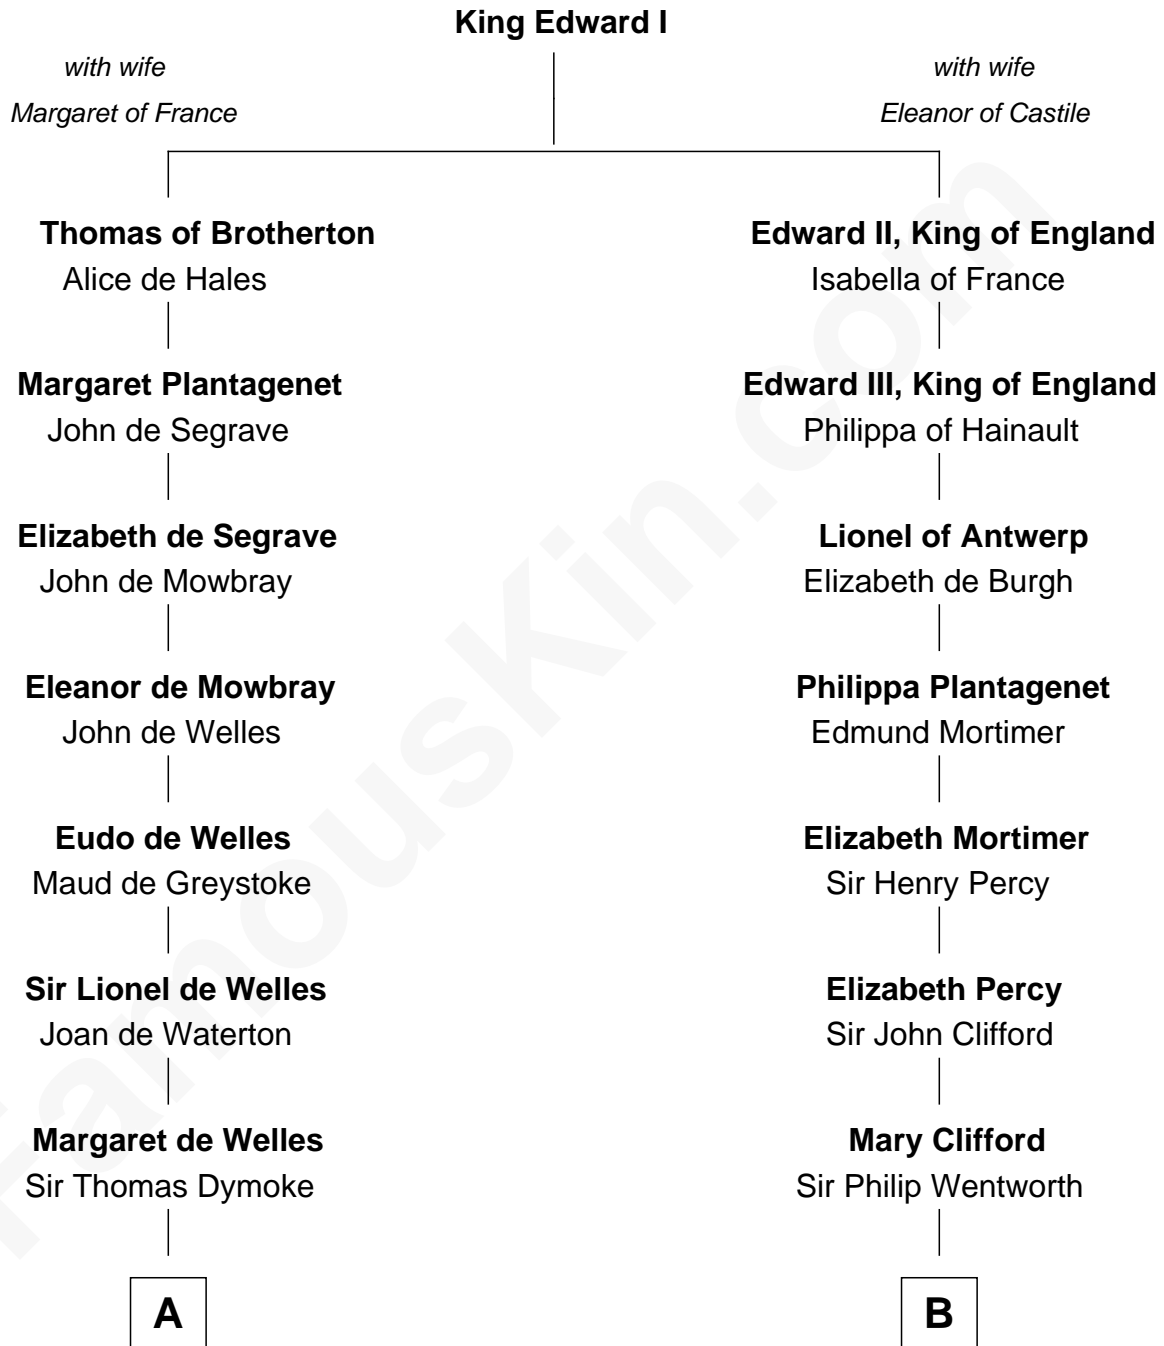

# FamousKin.com Relationship Chart of

**Robert Frost**

*Poet and Playwright*

9th cousin 11 times removed of

**Jane Seymour**

*3rd Wife of King Henry VIII*

**C**

—  
**Samuel Abbott Frost**