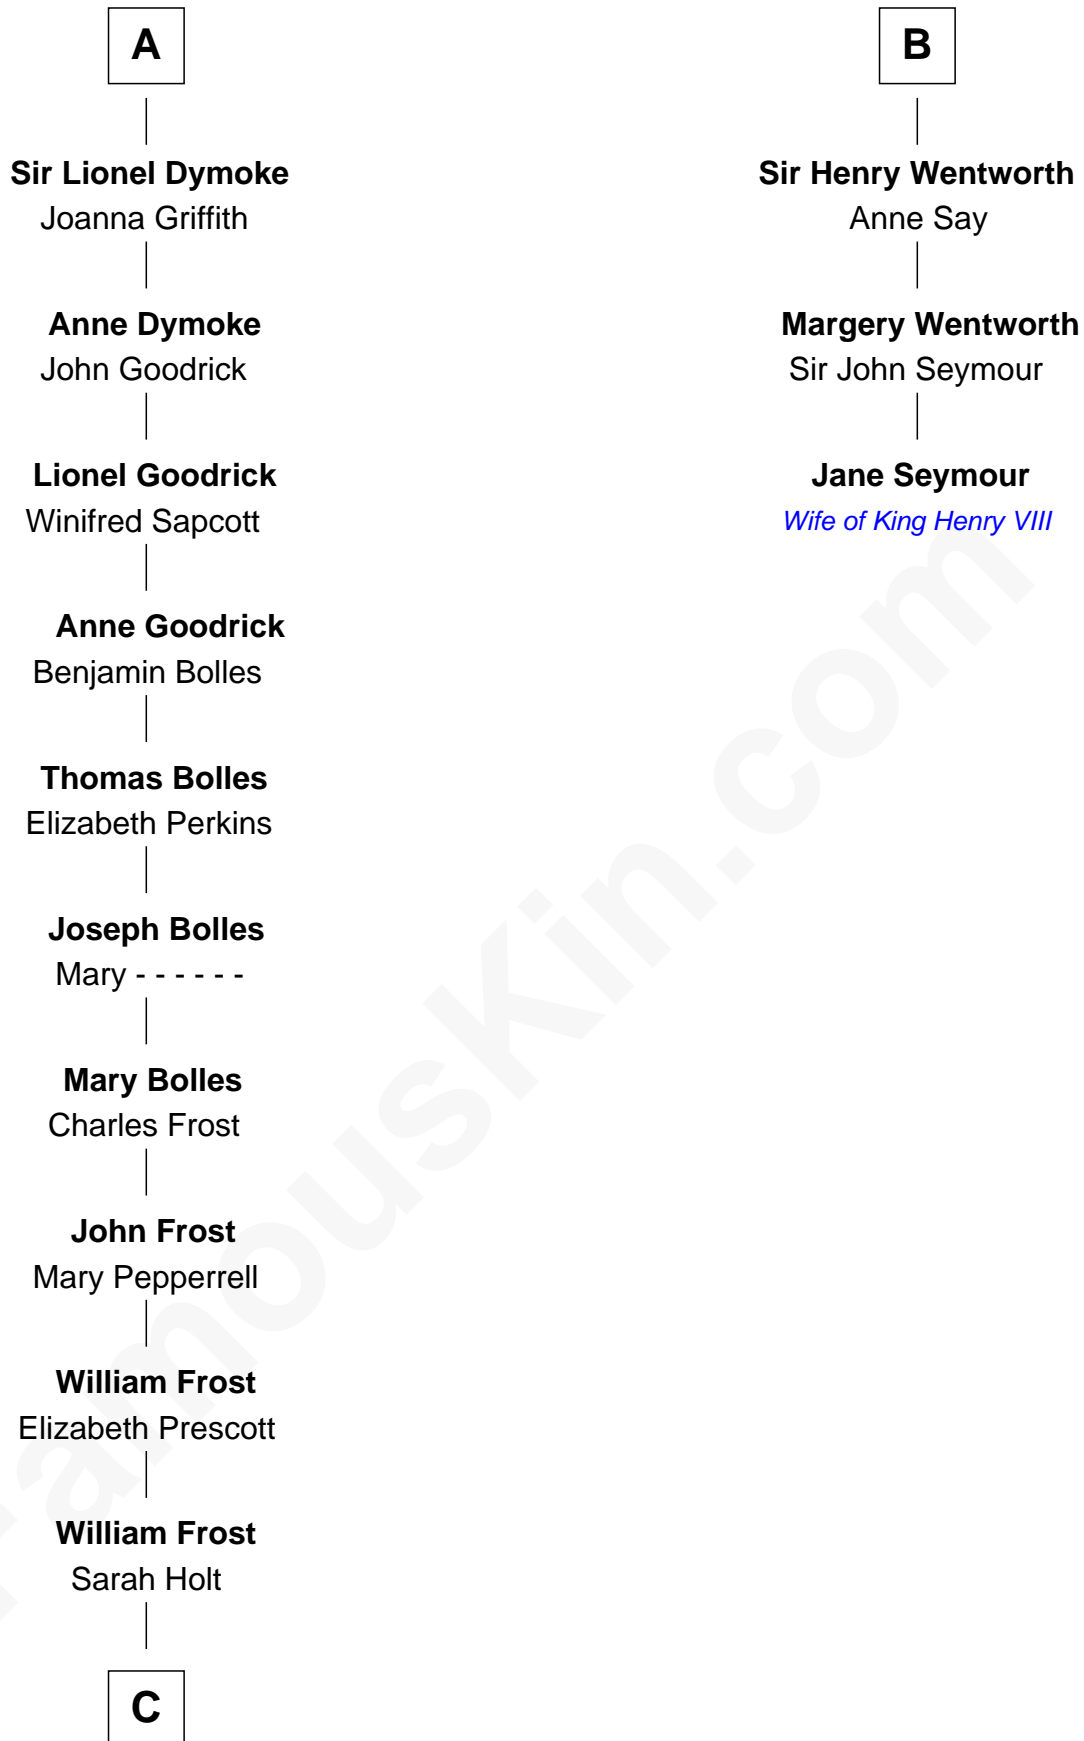

# FamousKin.com Relationship Chart of

**Robert Frost**

*Poet and Playwright*

9th cousin 11 times removed of

**Jane Seymour**

*3rd Wife of King Henry VIII*

**C**

—  
**Samuel Abbott Frost**

Mary Blunt

—  
**William Prescott Frost**

Judith Colcord

—  
**William Prescott Frost**

Isabella Moodie

—  
**Robert Frost**

*Poet and Playwright*

FamousKin.com