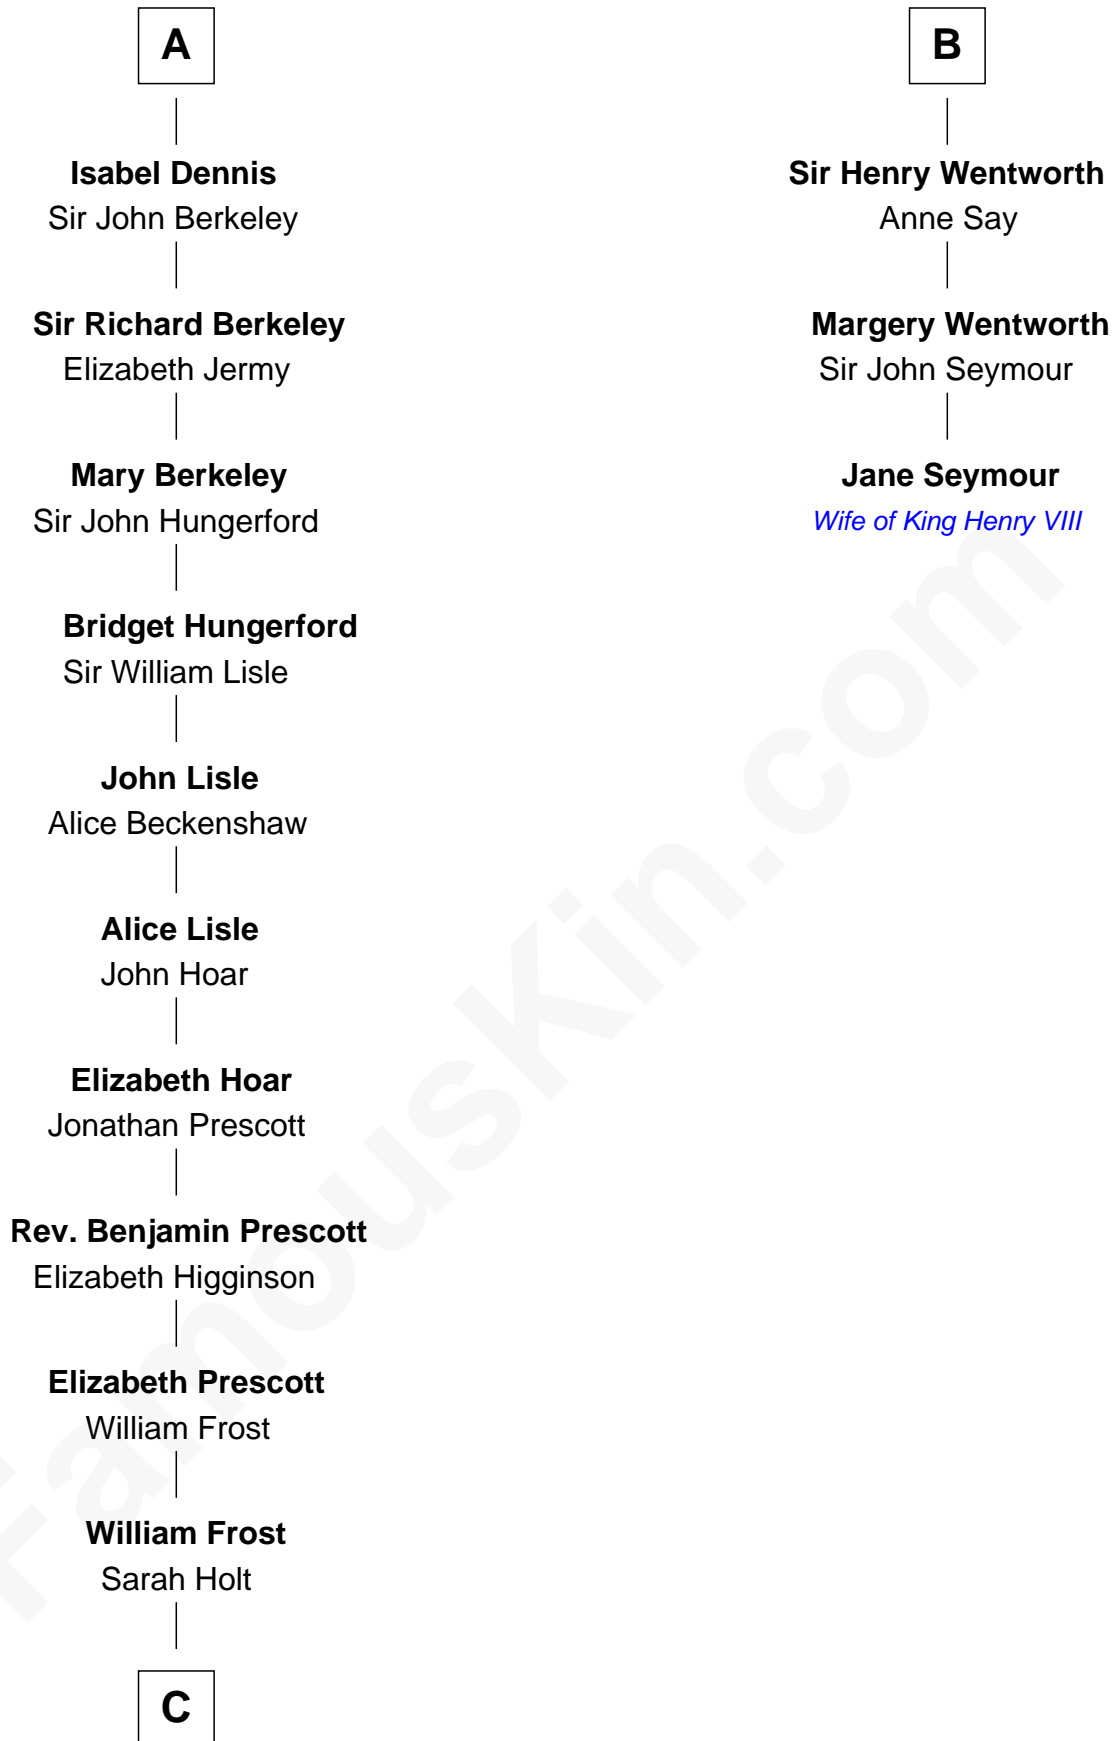

FamousKin.com Relationship Chart of

Robert Frost

Poet and Playwright

9th cousin 11 times removed of

Jane Seymour

3rd Wife of King Henry VIII

Eleanor of Castile
Edward I, King of England

C