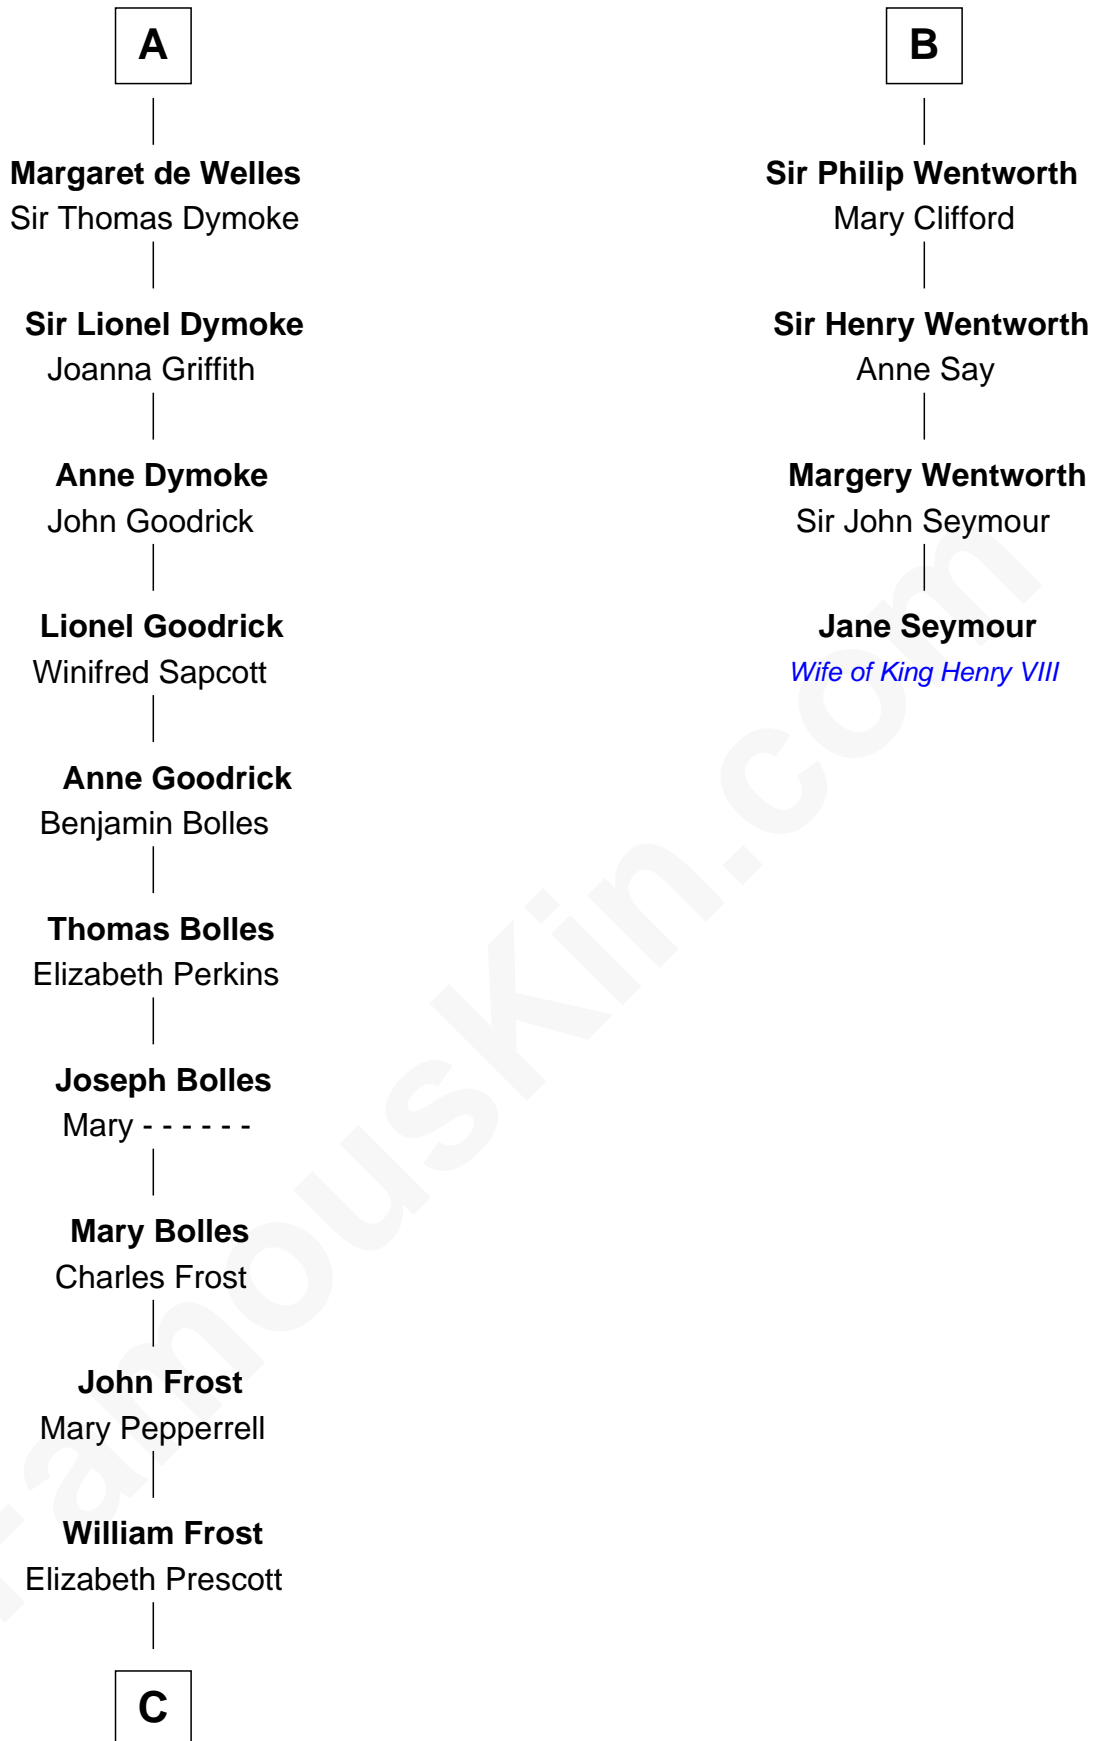

# FamousKin.com Relationship Chart of

**Robert Frost**

*Poet and Playwright*

10th cousin 11 times removed of

**Jane Seymour**

*3rd Wife of King Henry VIII*

**Sir John FitzGeoffrey**

Isabel le Bigod

**C**

William Frost

Sarah Holt

Samuel Abbott Frost

Mary Blunt

William Prescott Frost

Judith Colcord

William Prescott Frost