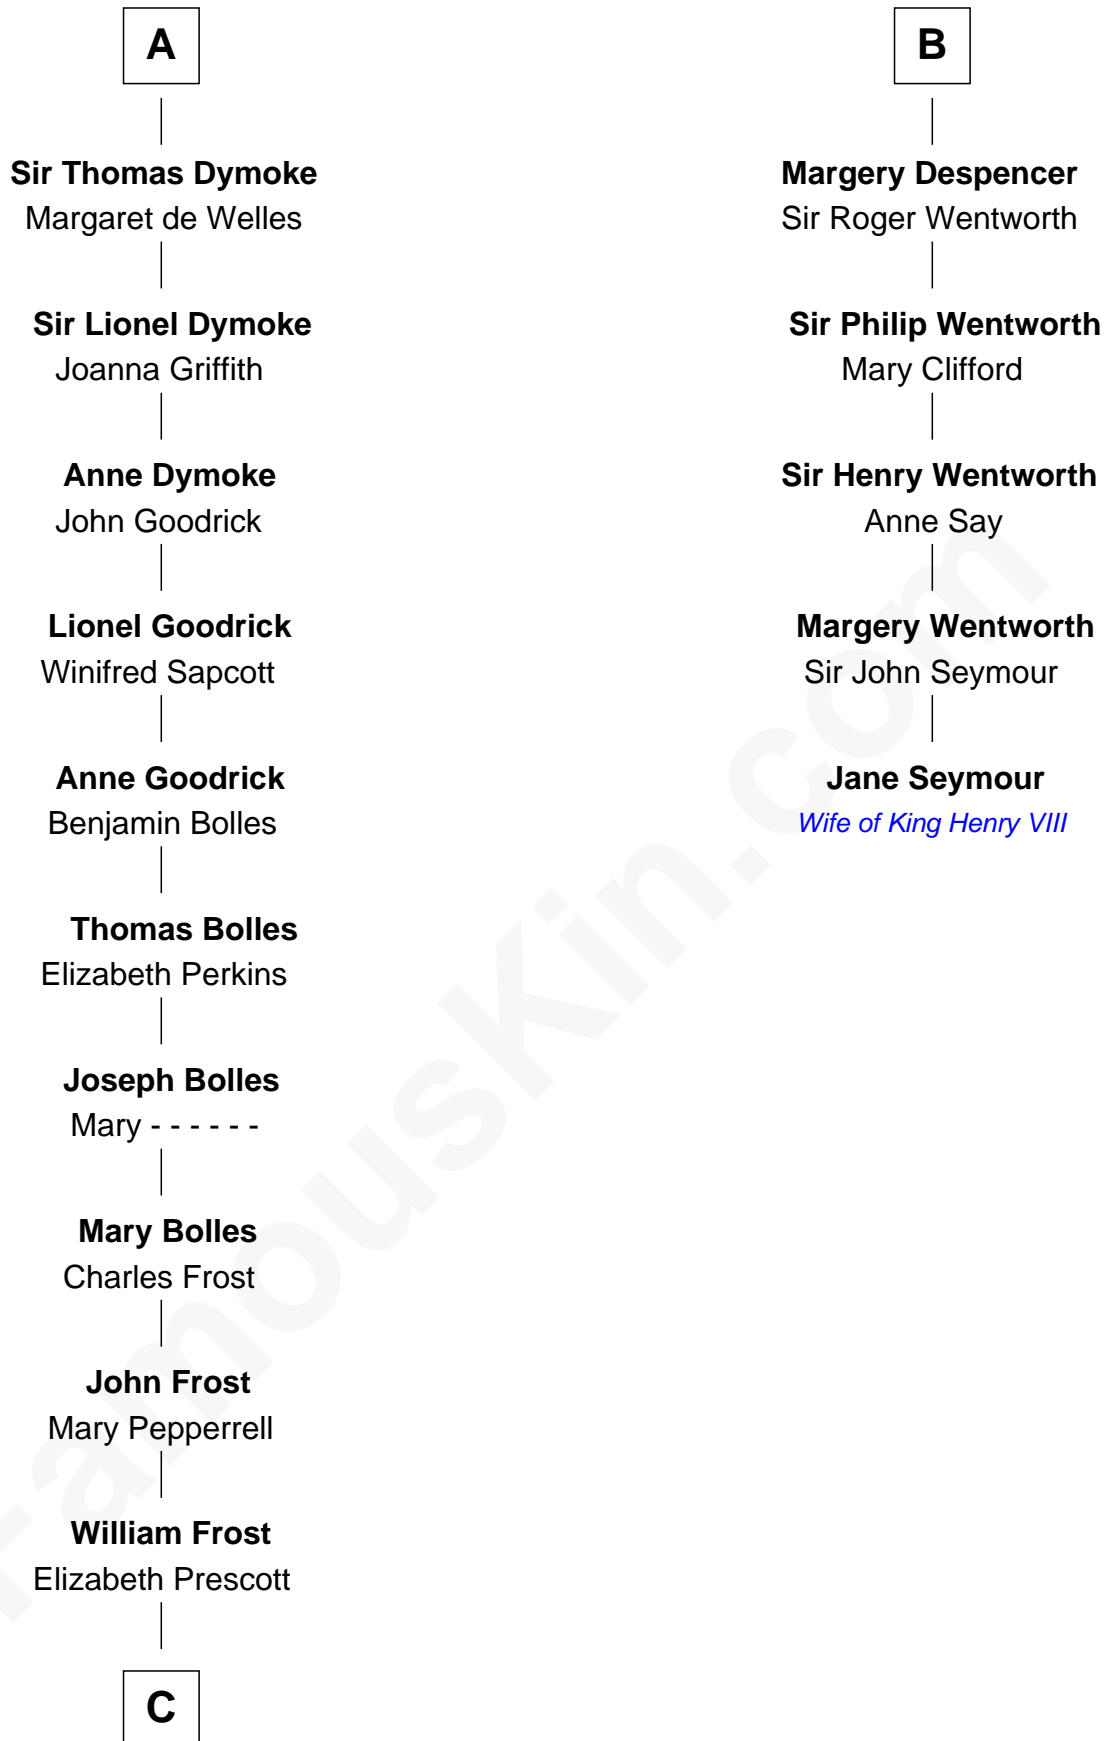

FamousKin.com Relationship Chart of

Robert Frost

Poet and Playwright

11th cousin 10 times removed of

Jane Seymour

3rd Wife of King Henry VIII

C

William Frost

Sarah Holt

Samuel Abbott Frost

Mary Blunt

William Prescott Frost

Judith Colcord

William Prescott Frost

Isabella Moodie

Robert Frost