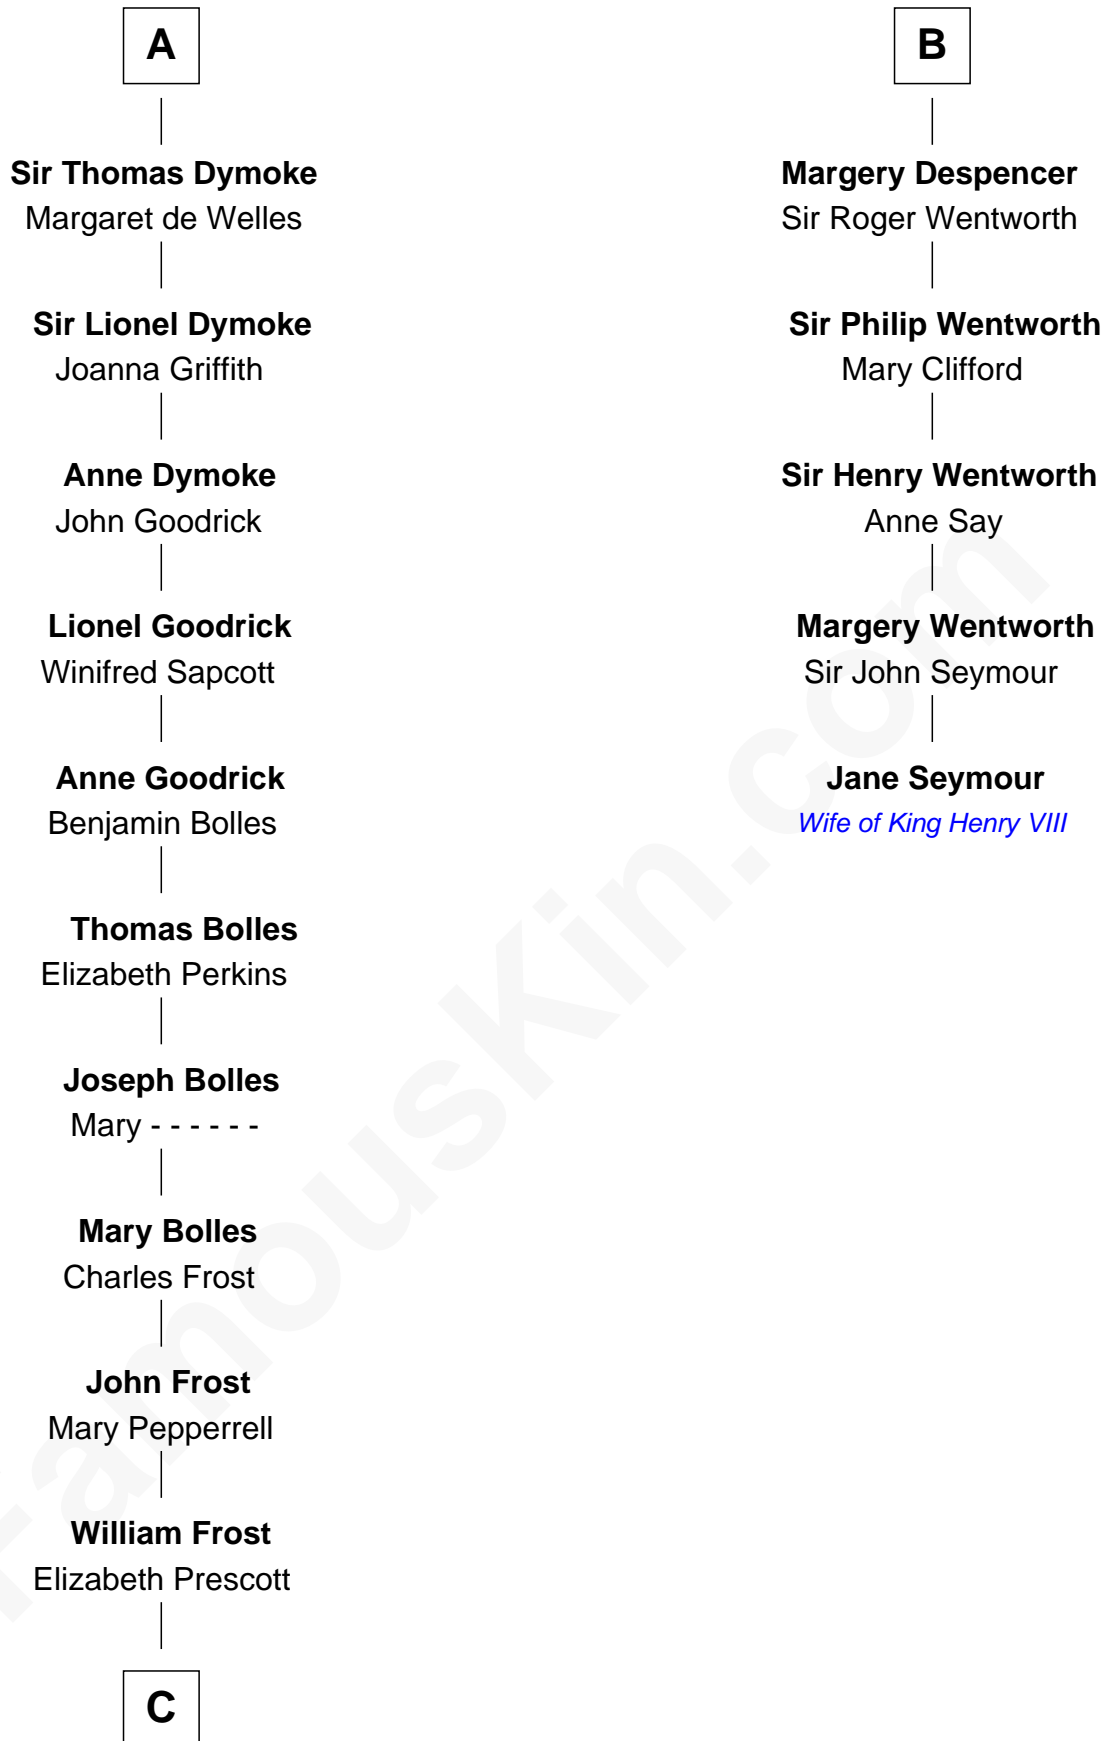

# FamousKin.com Relationship Chart of

**Robert Frost**

*Poet and Playwright*

11th cousin 10 times removed of

**Jane Seymour**

*3rd Wife of King Henry VIII*

**Reginald FitzPiers**

**C**

William Frost

Sarah Holt

Samuel Abbott Frost

Mary Blunt

William Prescott Frost

Judith Colcord

William Prescott Frost

Isabella Moodie