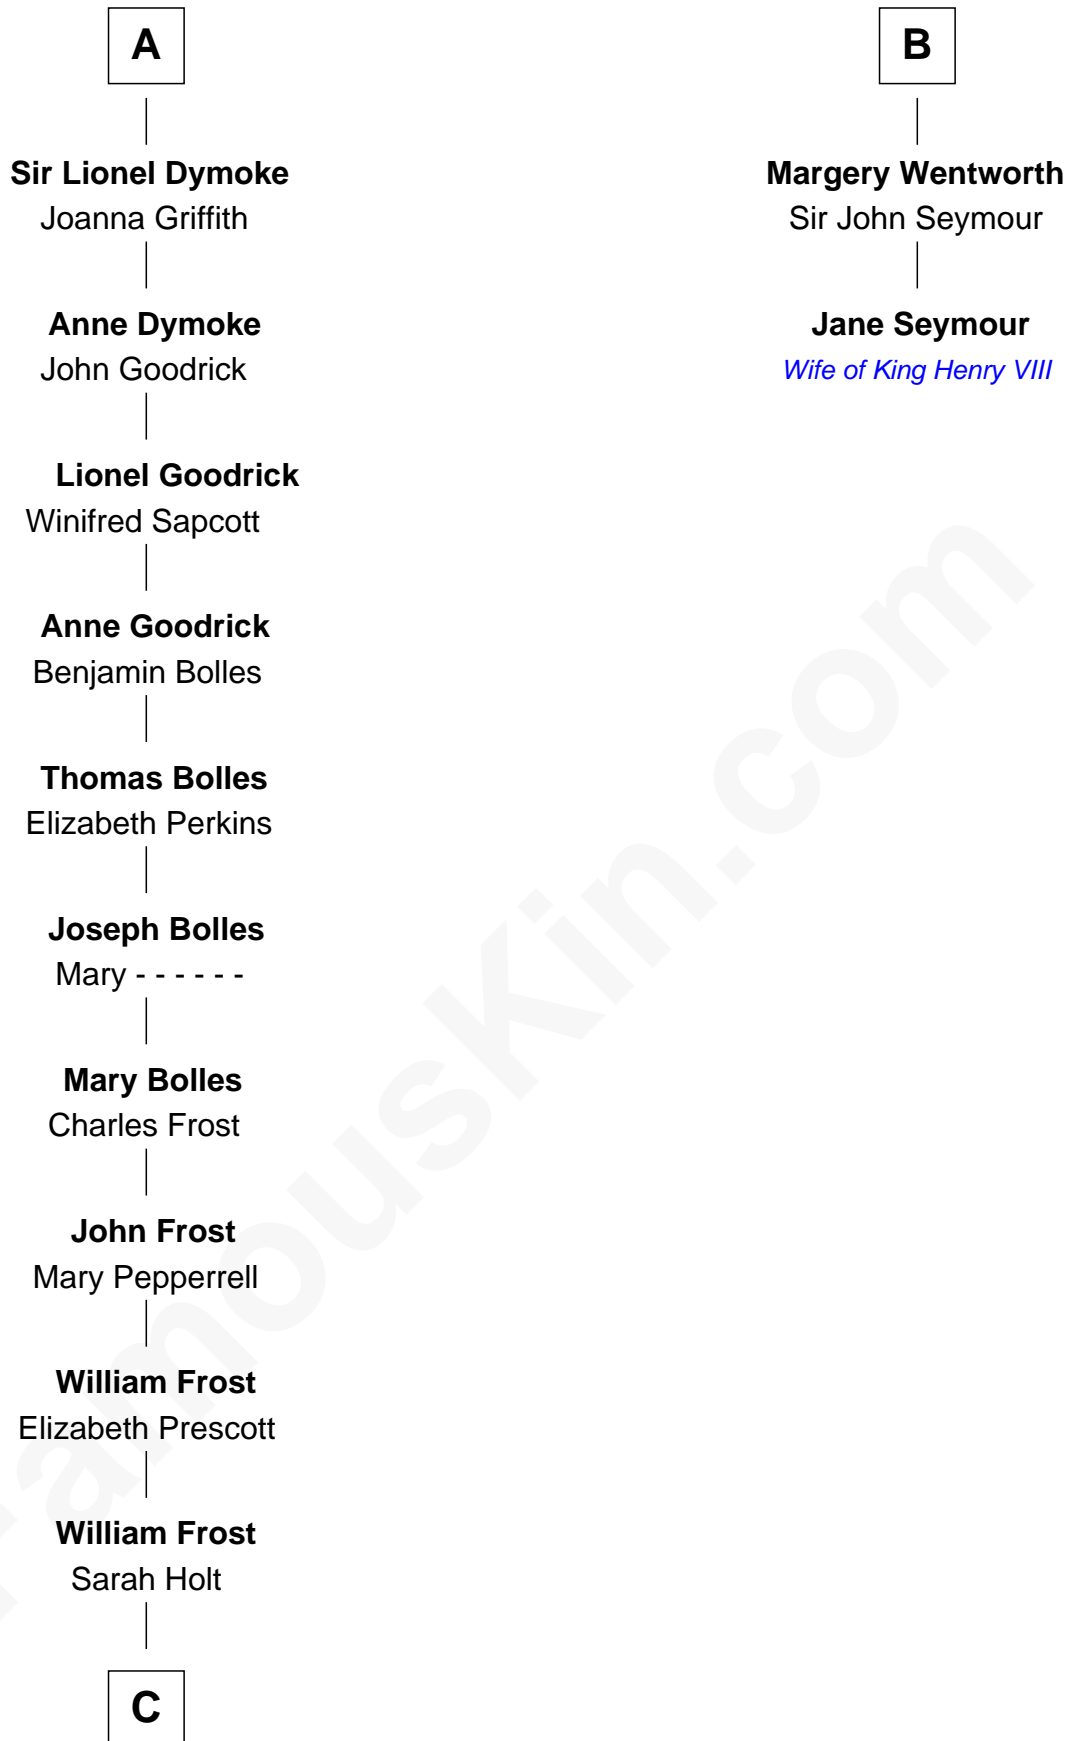

# FamousKin.com Relationship Chart of

**Robert Frost**

*Poet and Playwright*

8th cousin 12 times removed of

**Jane Seymour**

*3rd Wife of King Henry VIII*

**Eudo la Zouche**  
Milicent de Cantilupe

**Eve la Zouche**  
Sir Maurice de Berkeley

**Isabel de Berkeley**  
Sir Robert de Clifford

**Sir Roger de Clifford**  
Maud de Beauchamp

**Katherine de Clifford**  
Sir Ralph de Greystoke

**Maud de Greystoke**  
Eudo de Welles

**Sir Lionel de Welles**  
Joan de Waterton

**Margaret de Welles**  
Sir Thomas Dymoke

**A**

**Sir William la Zouche**  
Maud Lovel

**Milicent la Zouche**  
Sir William Deincourt

**Margaret Deincourt**  
Sir Robert de Tibetot

**Elizabeth de Tibetot**  
Sir Philip le Despencer

**Margery Despencer**  
Sir Roger Wentworth

**Sir Philip Wentworth**  
Mary Clifford

**Sir Henry Wentworth**  
Anne Say

**B**

**C**

—  
**Samuel Abbott Frost**

Mary Blunt

—  
**William Prescott Frost**