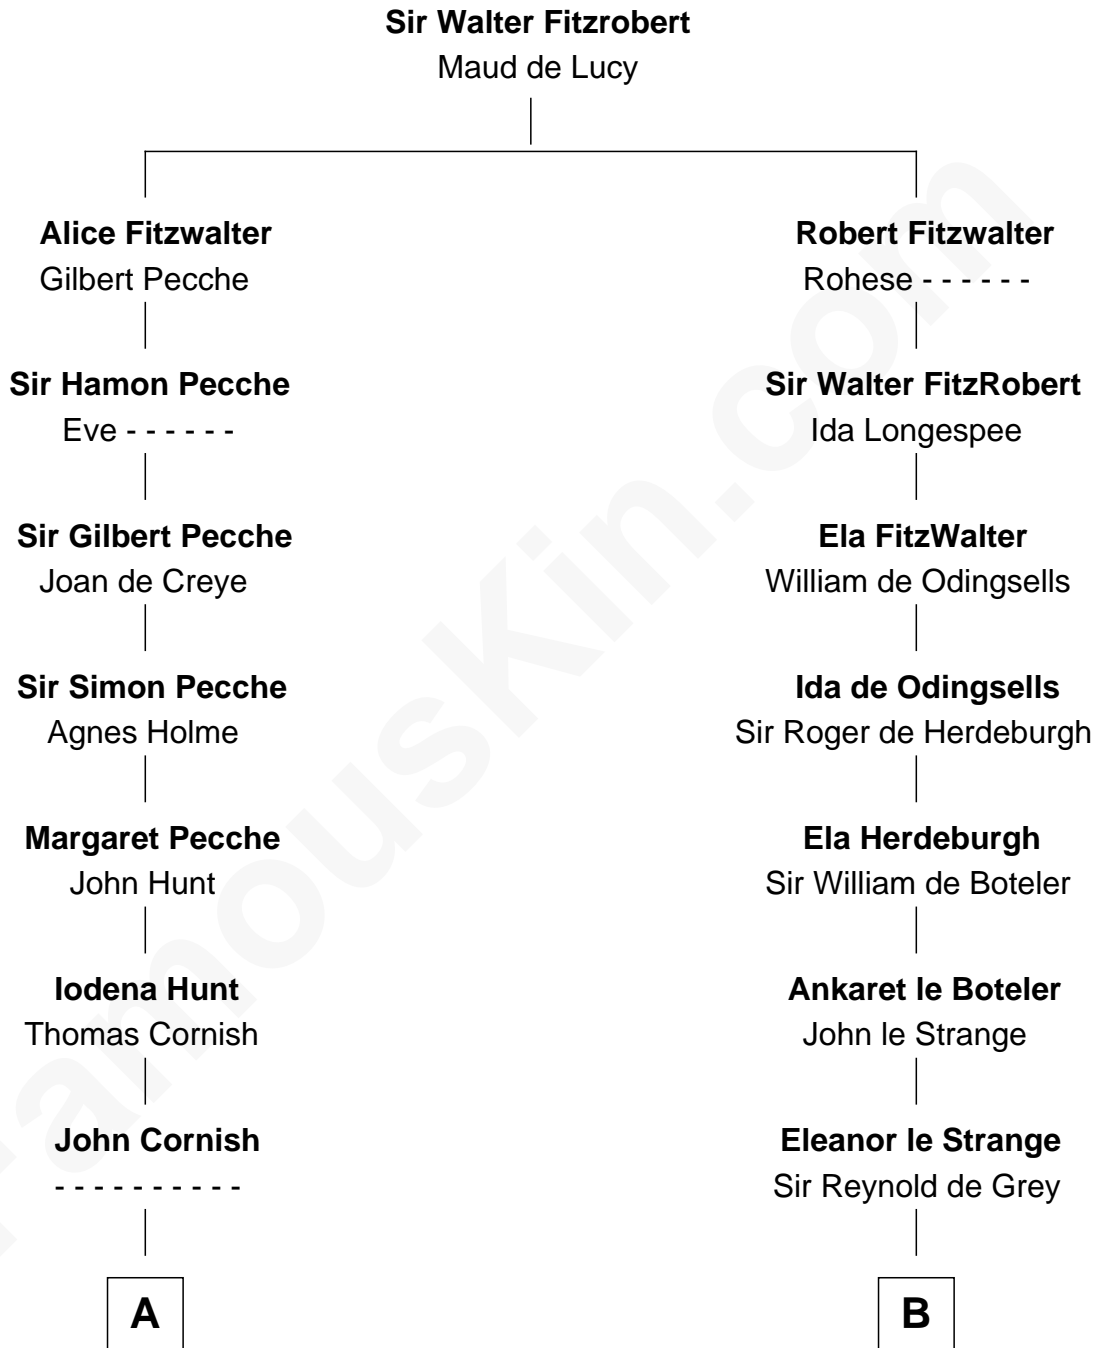

FamousKin.com Relationship Chart of

Robert Frost

Poet and Playwright

12th cousin 9 times removed of

Jane Seymour

3rd Wife of King Henry VIII

C

Sarah Holt
William Frost

Samuel Abbott Frost
Mary Blunt

William Prescott Frost
Judith Colcord

William Prescott Frost
Isabella Moodie

Robert Frost
Poet and Playwright

FamousKin.com