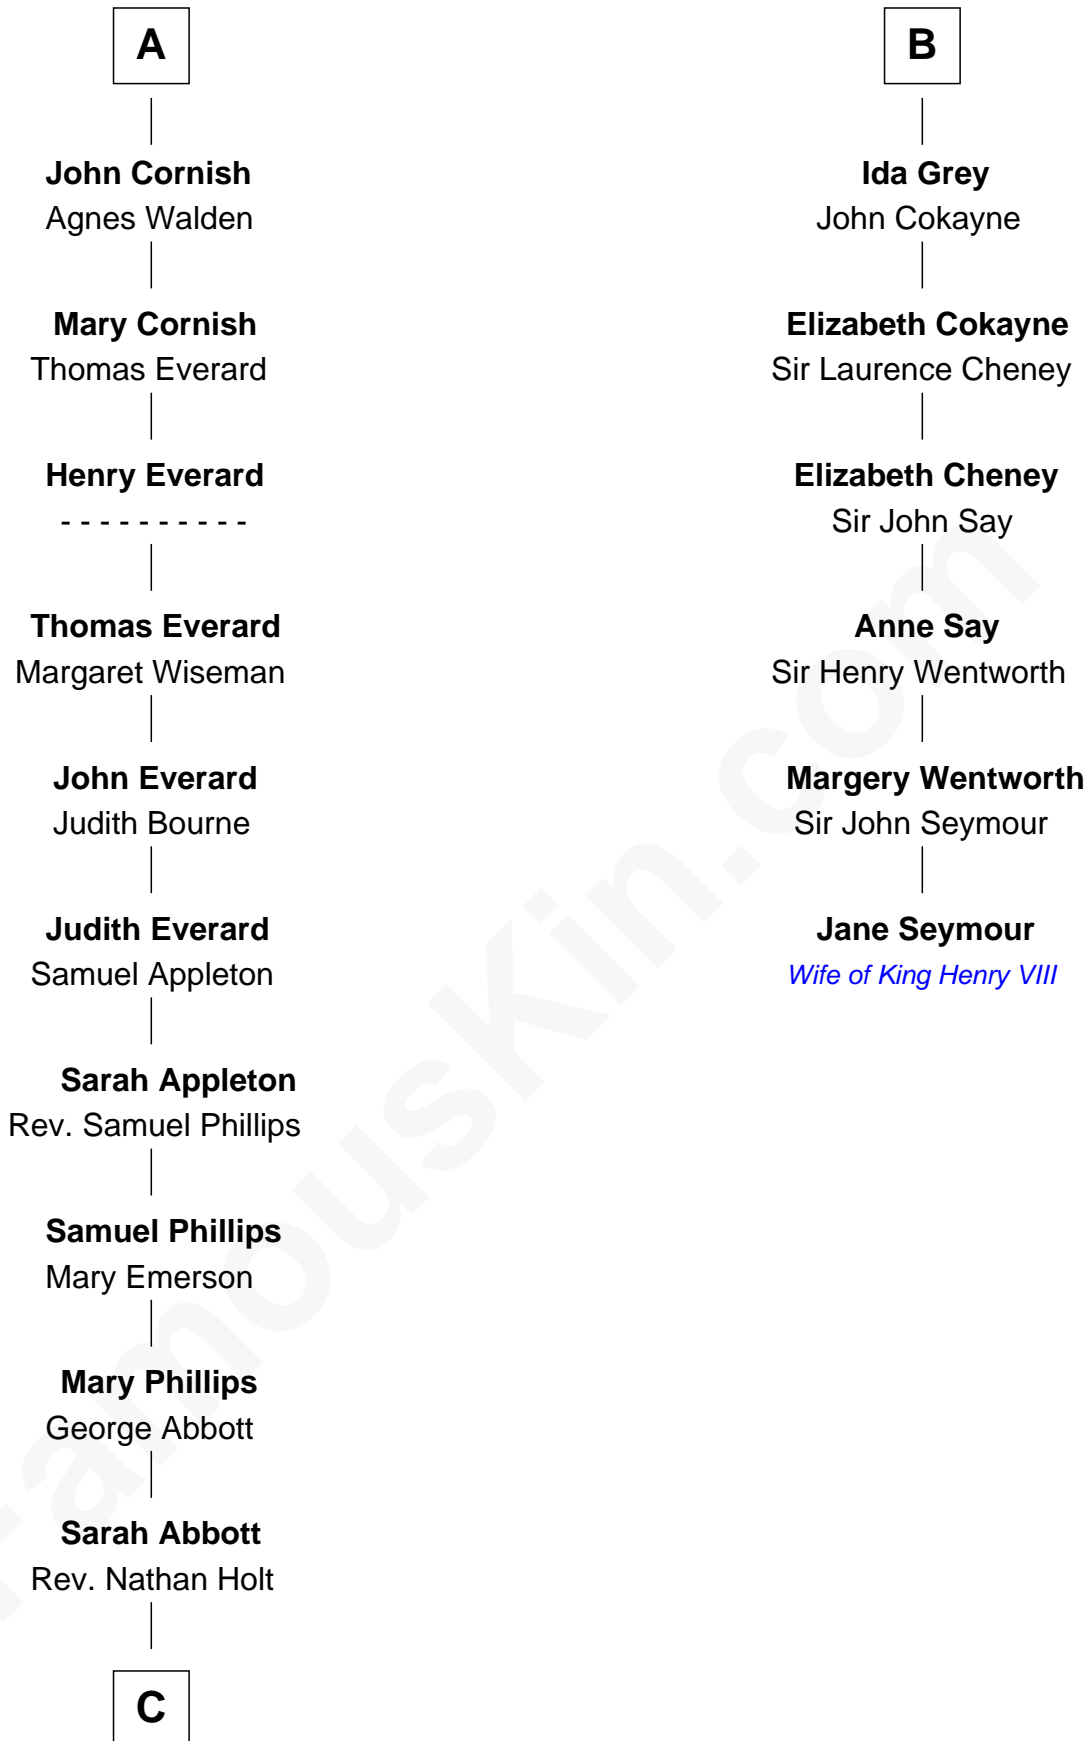

FamousKin.com Relationship Chart of

Robert Frost

Poet and Playwright

12th cousin 9 times removed of

Jane Seymour

3rd Wife of King Henry VIII

C

Sarah Holt
William Frost