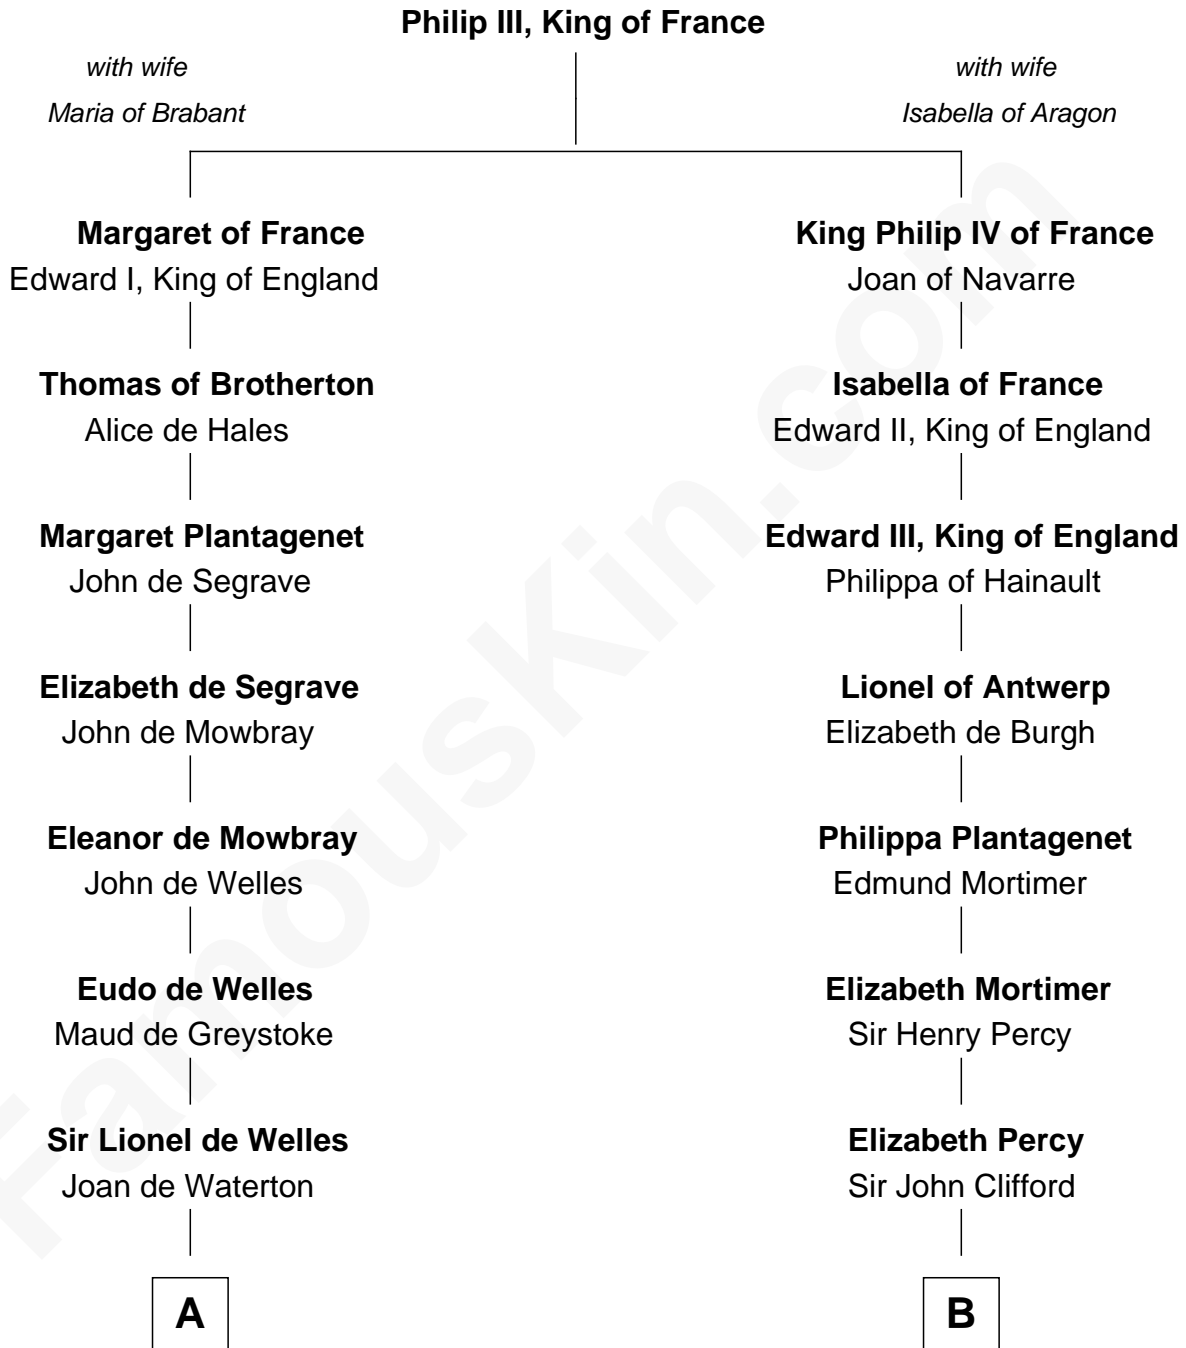

FamousKin.com Relationship Chart of

Robert Frost

Poet and Playwright

10th cousin 11 times removed of

Jane Seymour

3rd Wife of King Henry VIII

C

William Frost

Sarah Holt

Samuel Abbott Frost

Mary Blunt

William Prescott Frost

Judith Colcord

William Prescott Frost

Isabella Moodie

Robert Frost