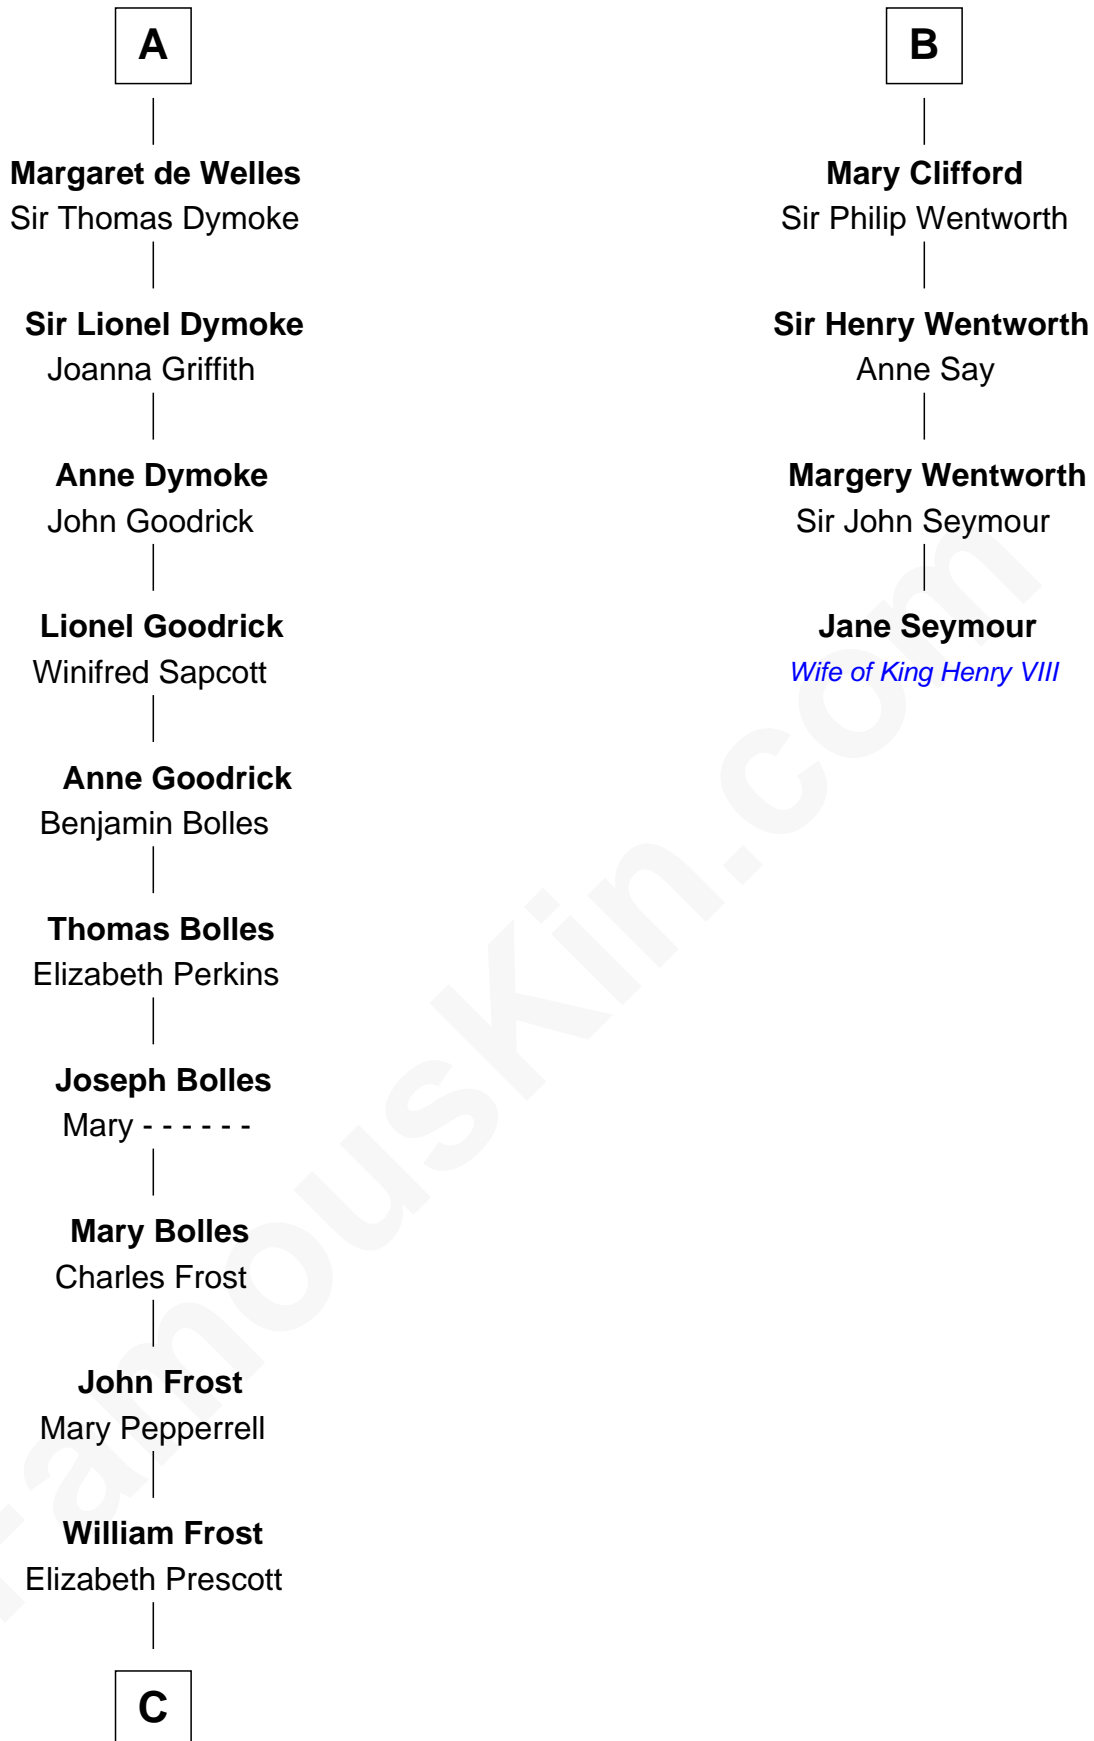

FamousKin.com Relationship Chart of

Robert Frost

Poet and Playwright

10th cousin 11 times removed of

Jane Seymour

3rd Wife of King Henry VIII

C

William Frost

Sarah Holt

Samuel Abbott Frost

Mary Blunt

William Prescott Frost

Judith Colcord

William Prescott Frost

Isabella Moodie

Robert Frost