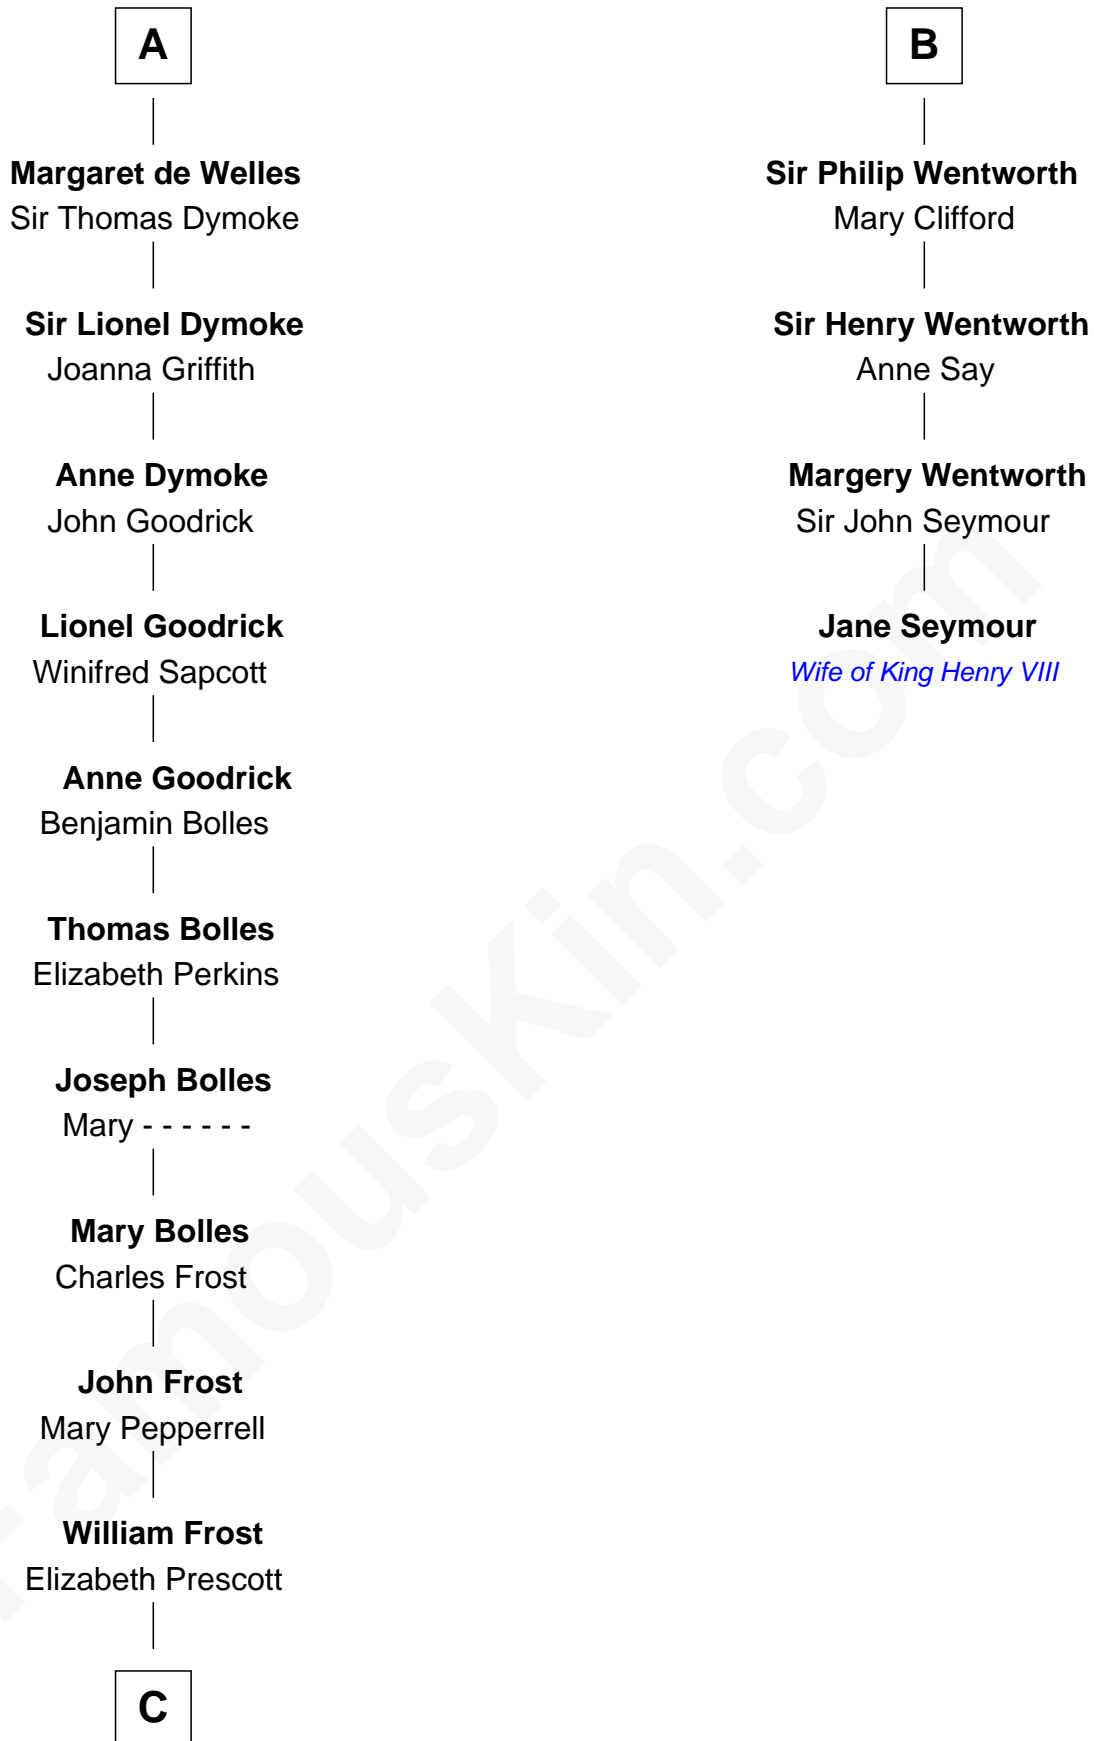

FamousKin.com Relationship Chart of

Robert Frost

Poet and Playwright

10th cousin 11 times removed of

Jane Seymour

3rd Wife of King Henry VIII

Sir William de Ferrers

*with wife
Margaret de Quincy*

John Deincourt

Sir Roger de Clifford
Maud de Beauchamp

Sir William Deincourt
Milicent la Zouche

Katherine de Clifford
Sir Ralph de Greystoke

Margaret Deincourt
Sir Robert de Tibetot

Maud de Greystoke
Eudo de Welles

Elizabeth de Tibetot
Sir Philip le Despencer

Sir Lionel de Welles
Joan de Waterton

Margery Despencer
Sir Roger Wentworth

A

B

C

William Frost

Sarah Holt