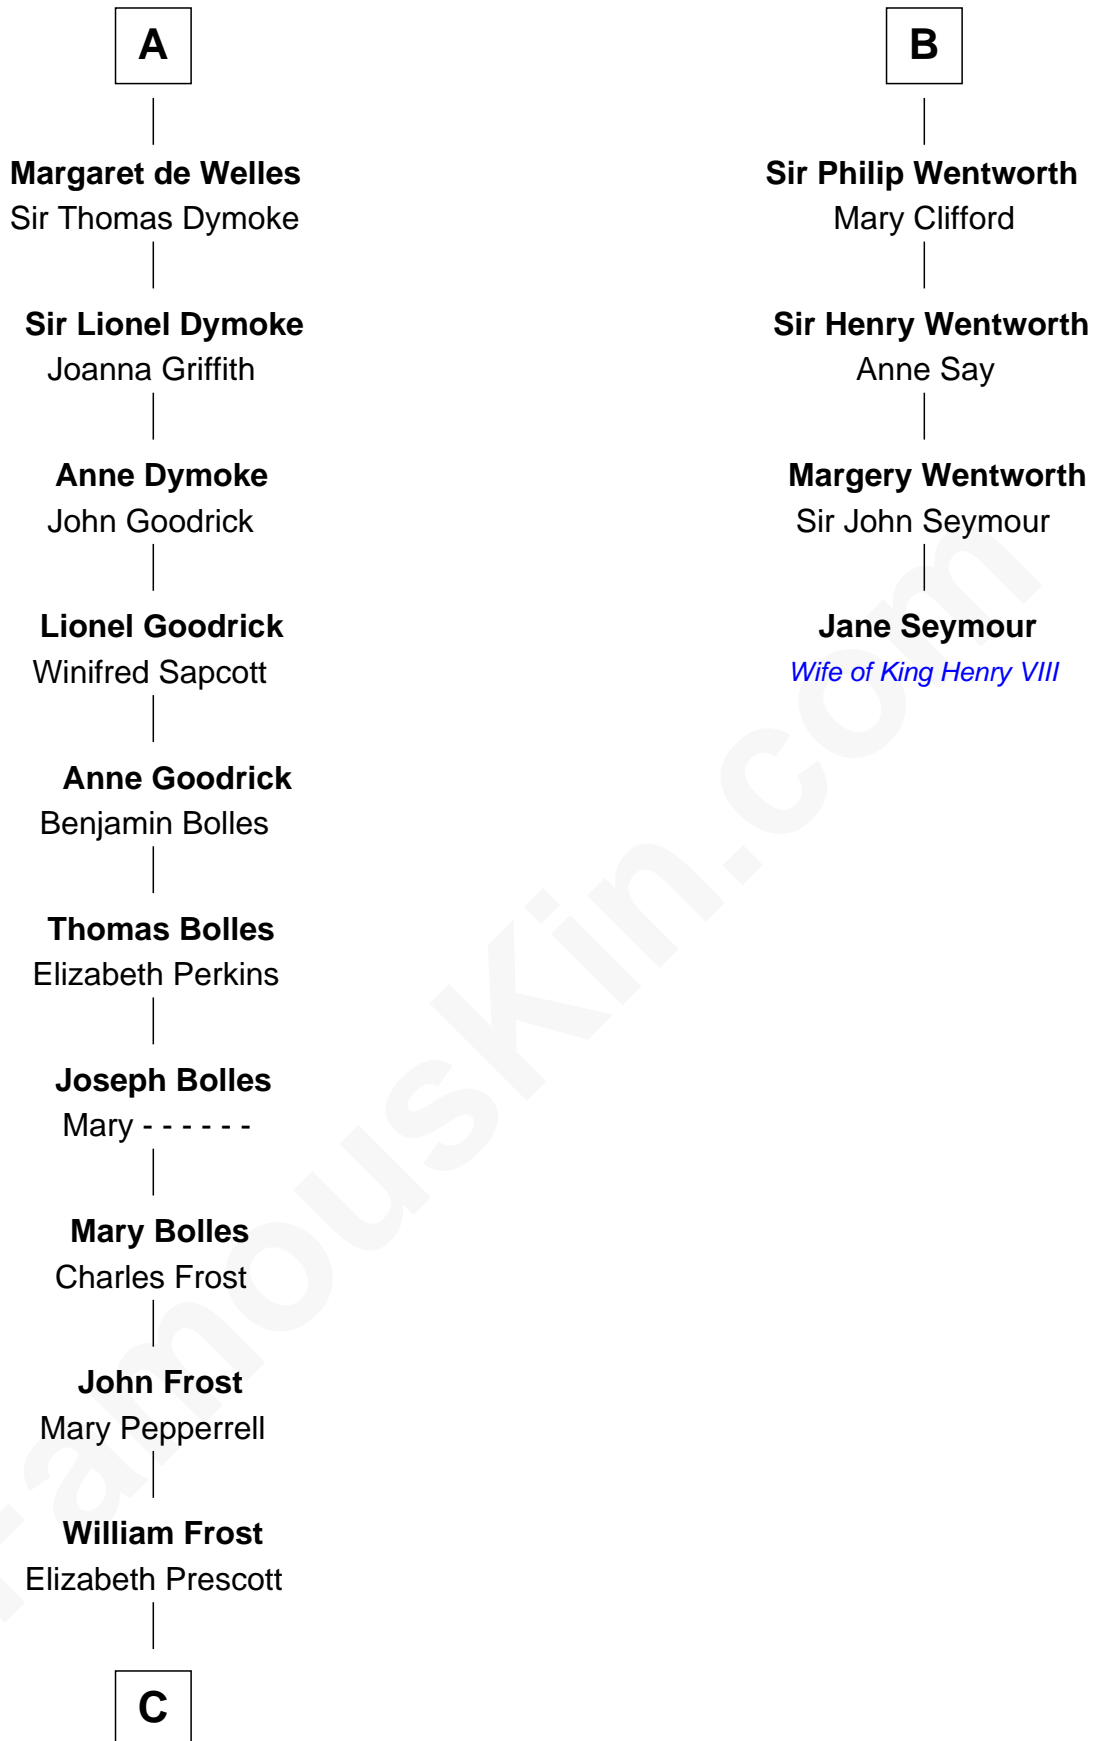

FamousKin.com Relationship Chart of

Robert Frost

Poet and Playwright

10th cousin 11 times removed of

Jane Seymour

3rd Wife of King Henry VIII

Sir William de Beauchamp

Isabel Mauduit