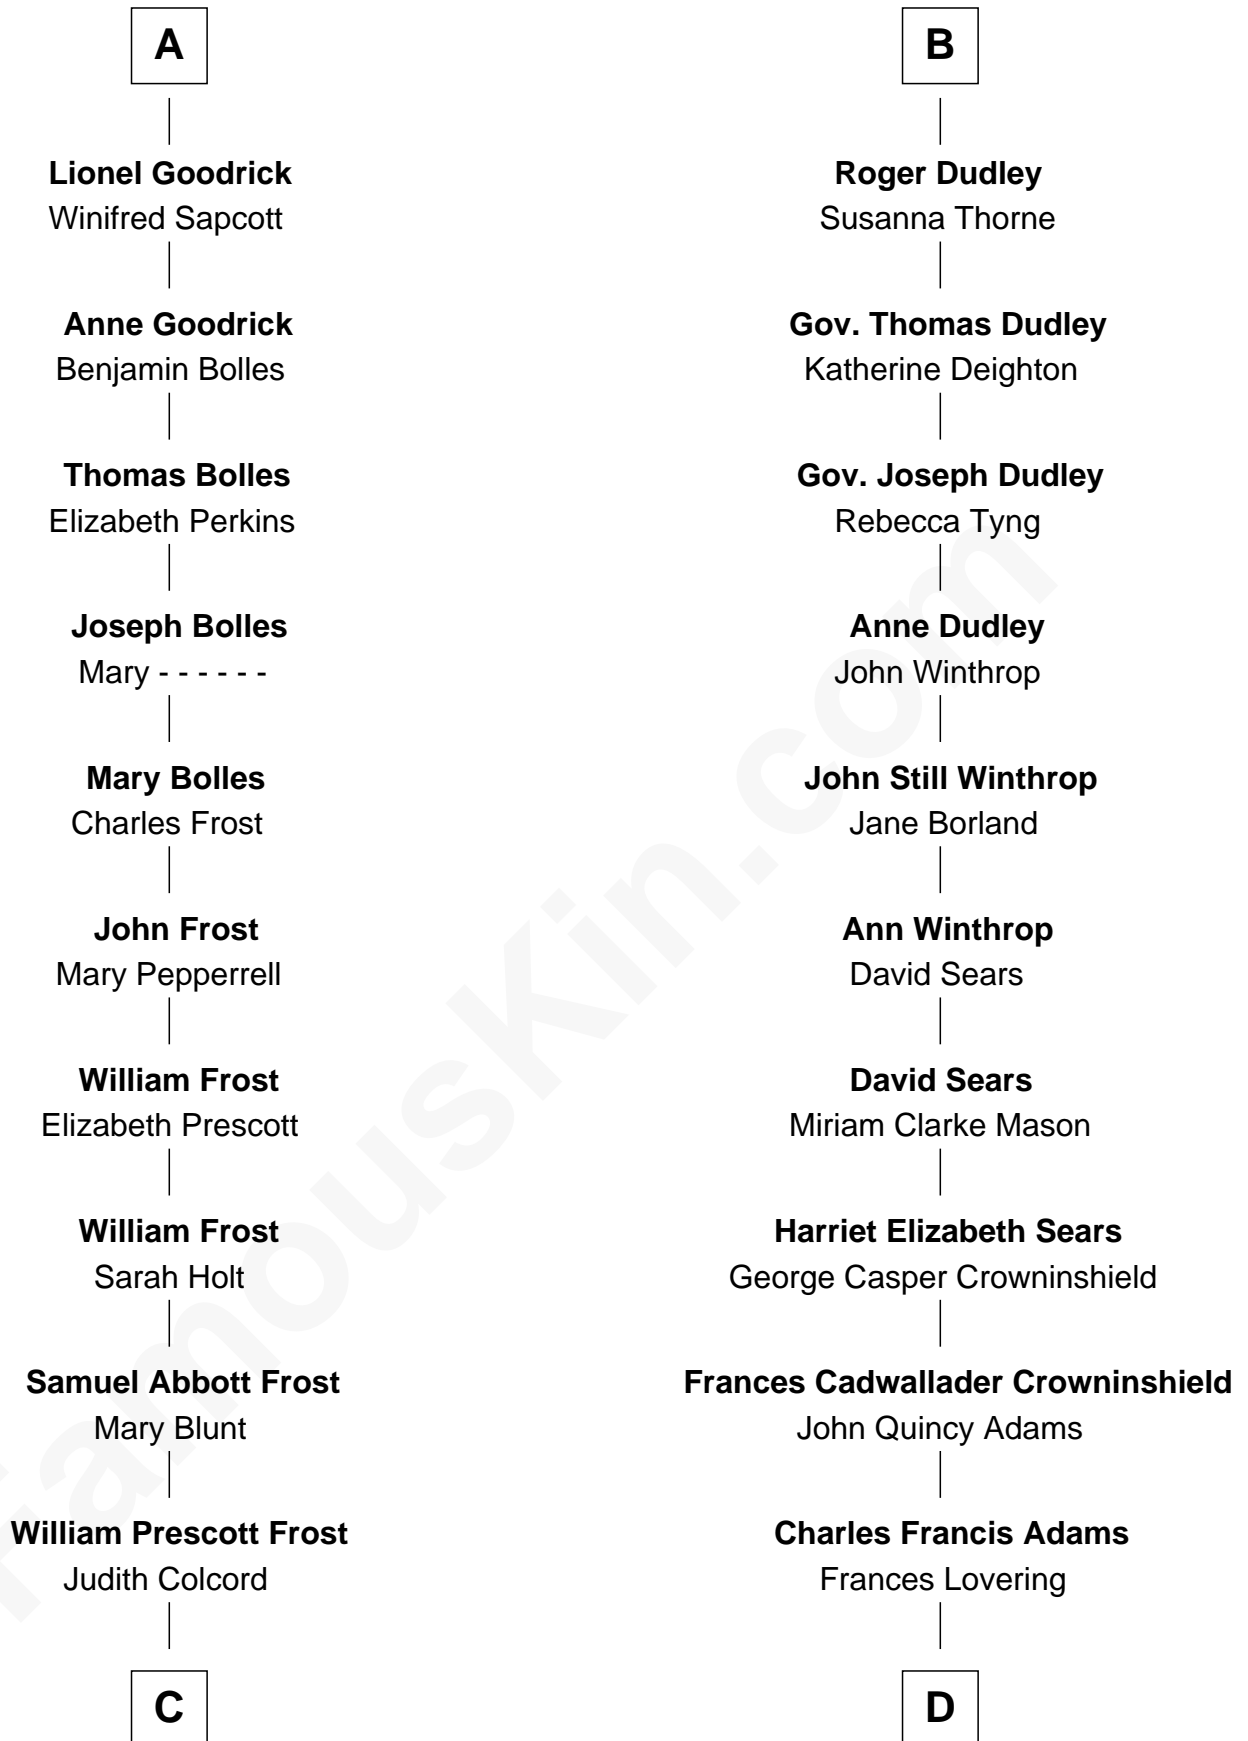

# FamousKin.com Relationship Chart of

**Robert Frost**

*Poet and Playwright*

18th cousin of

**John Adams Morgan**

*1952 Olympic Sailing Gold Medalist*

**C**

**William Prescott Frost**