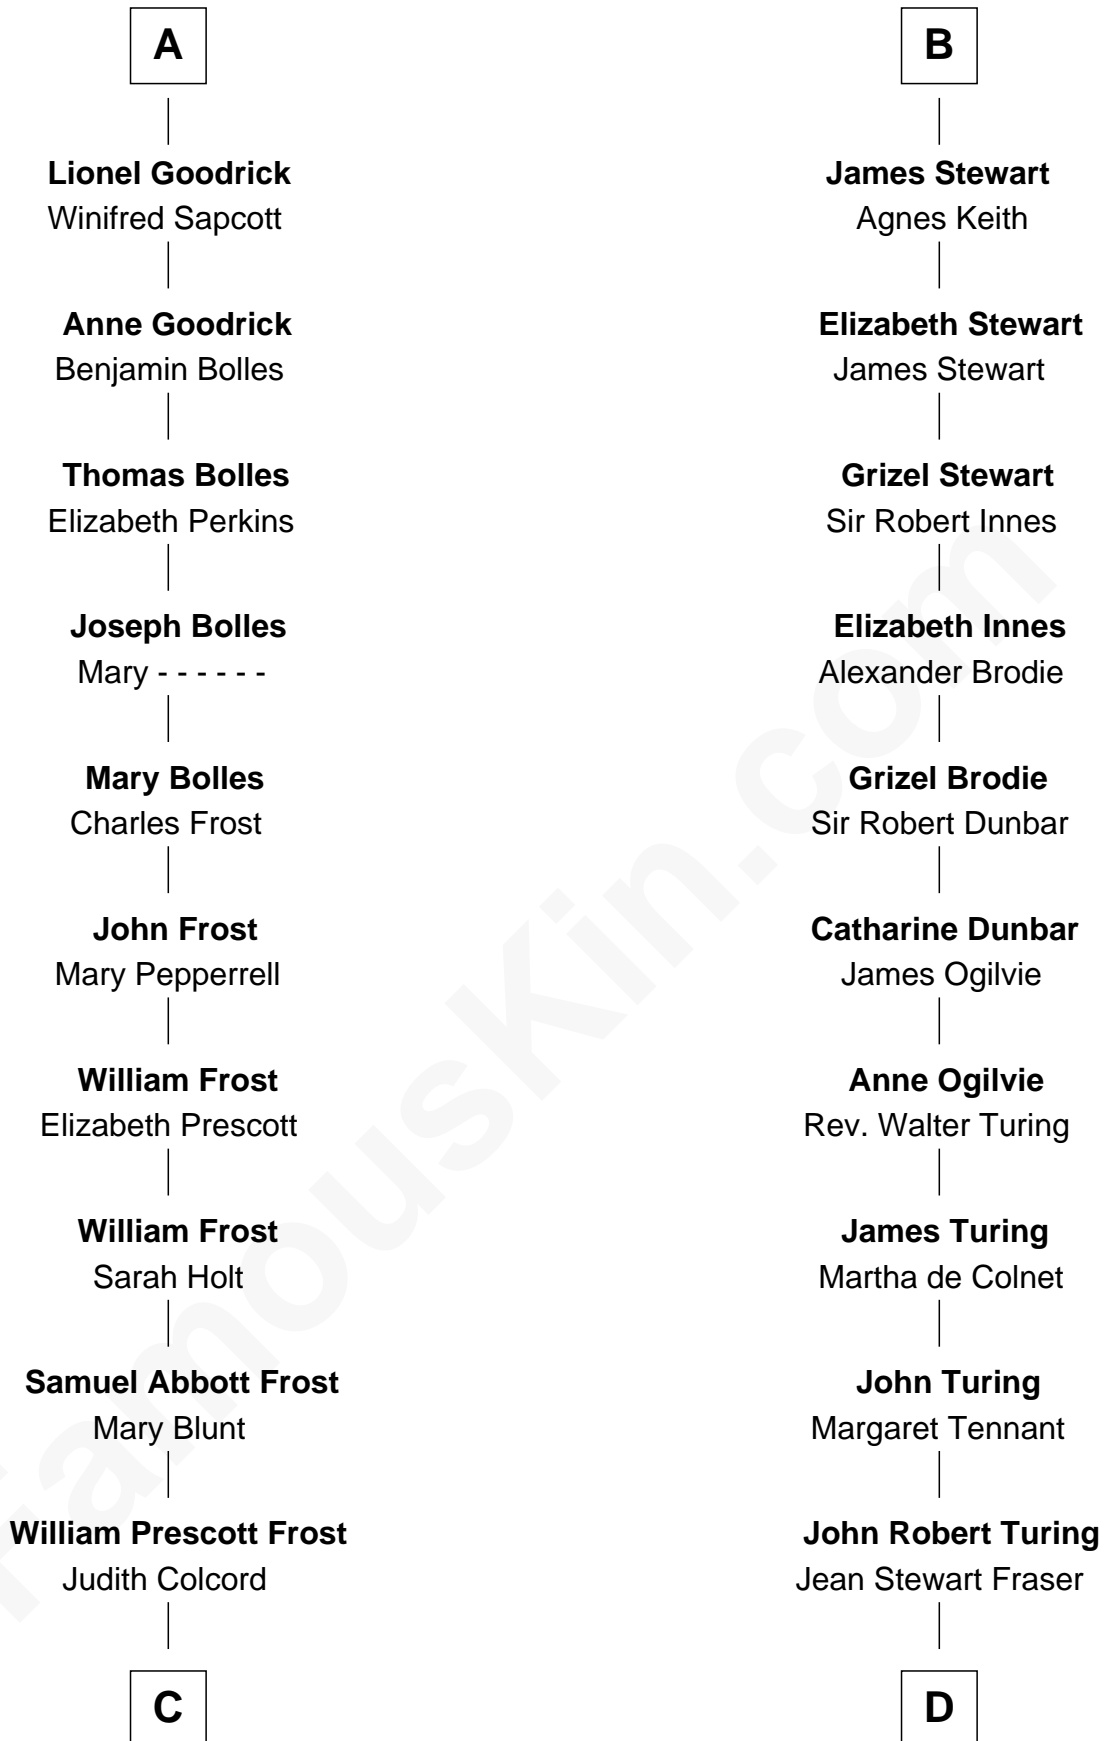

FamousKin.com Relationship Chart of

Robert Frost

Poet and Playwright

18th cousin 1 time removed of

Alan Turing

WWII Codebreaker of Nazi Enigma Machine

C

William Prescott Frost