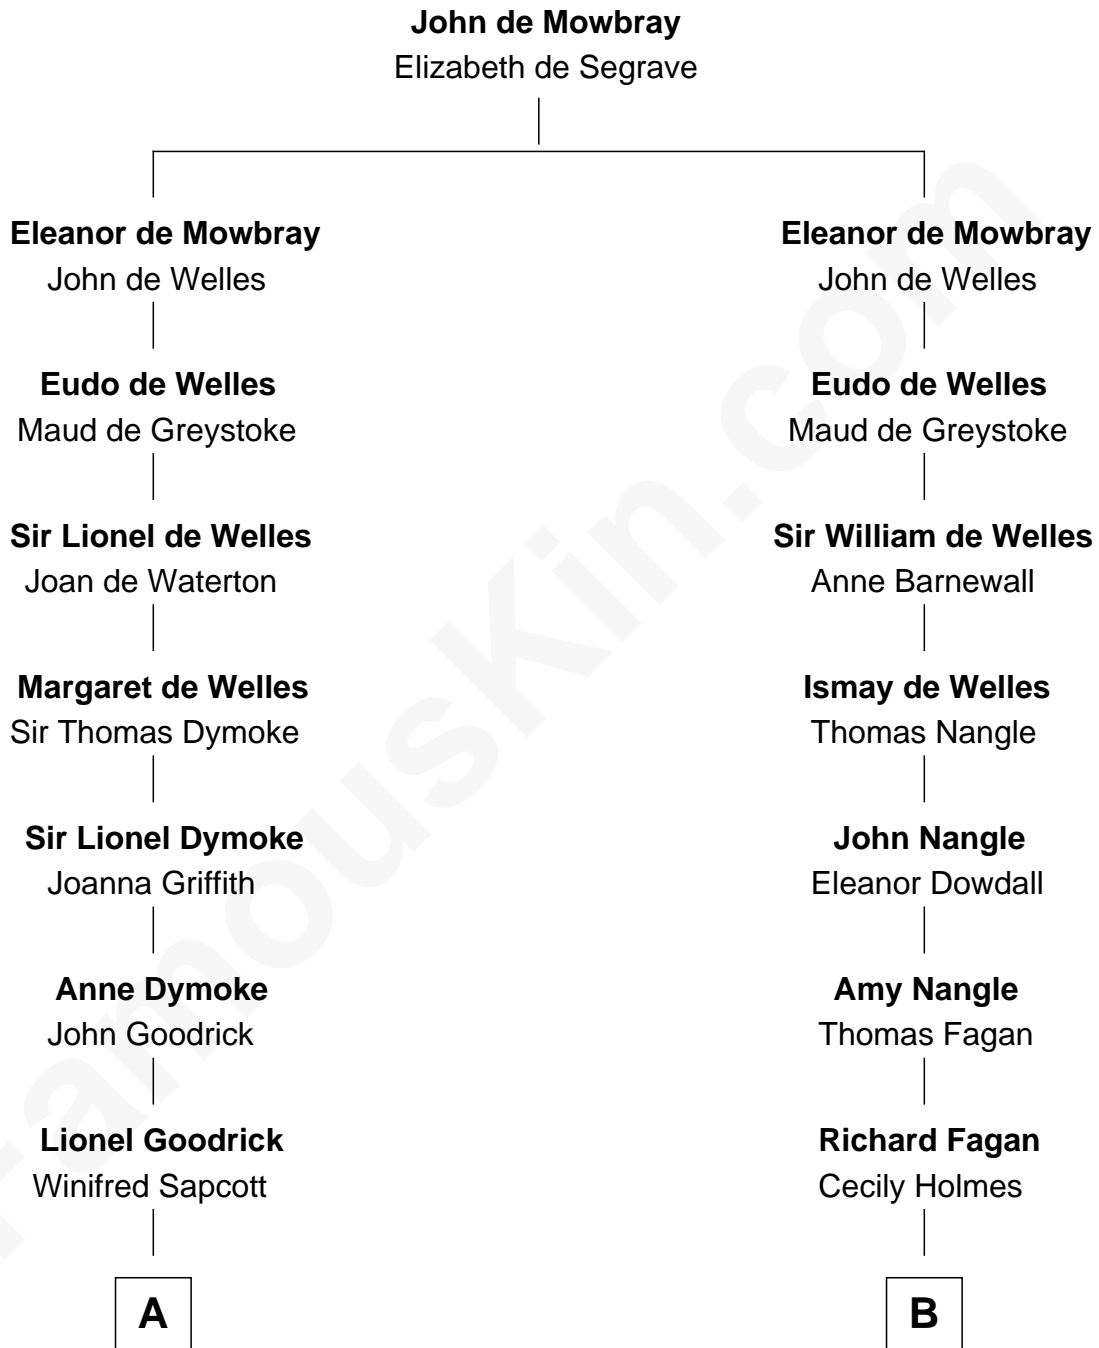

FamousKin.com Relationship Chart of

Robert Frost

Poet and Playwright

17th cousin of

Queen Elizabeth II

Queen of the United Kingdom

Elizabeth II photo by [Eric Draper](#)