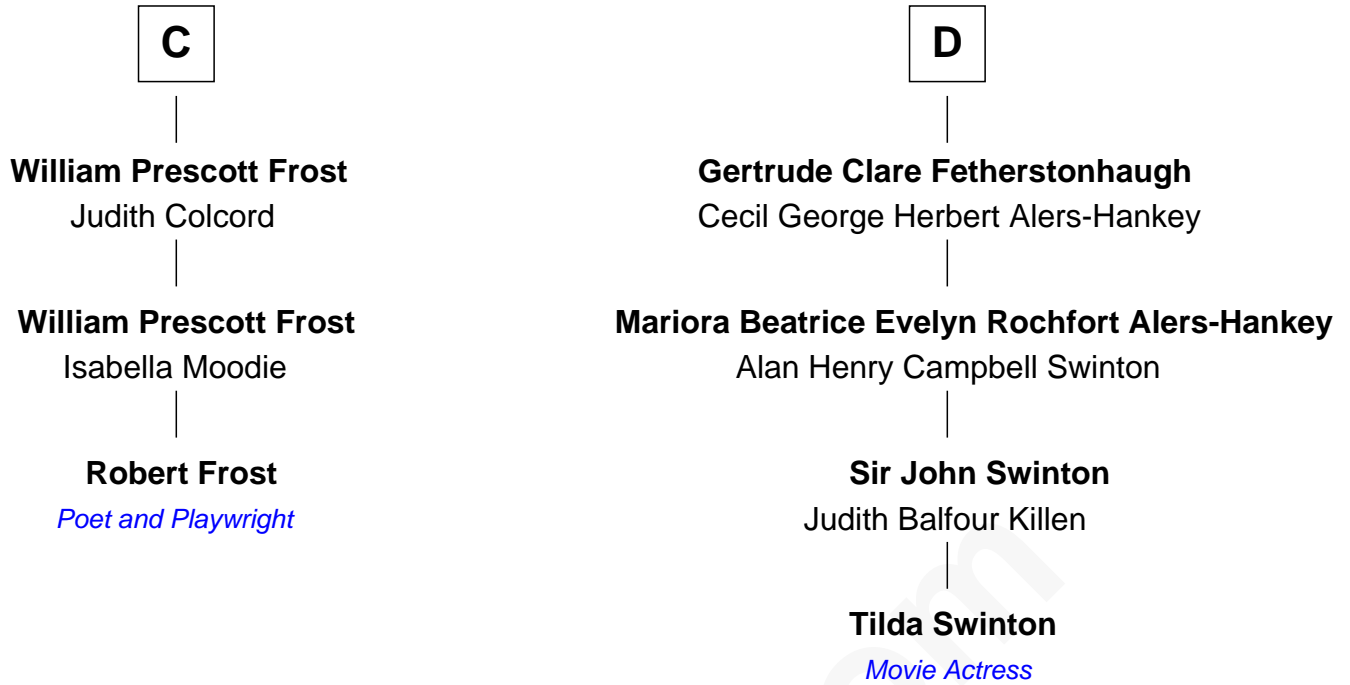

# FamousKin.com Relationship Chart of

**Robert Frost**

*Poet and Playwright*

19th cousin 1 time removed of

**Tilda Swinton**

*Movie Actress*

**Sir Ralph Basset**

Joan - - - - -

Tilda Swinton photo by [Nicolas Genin](#) (CC BY-SA 2.0)