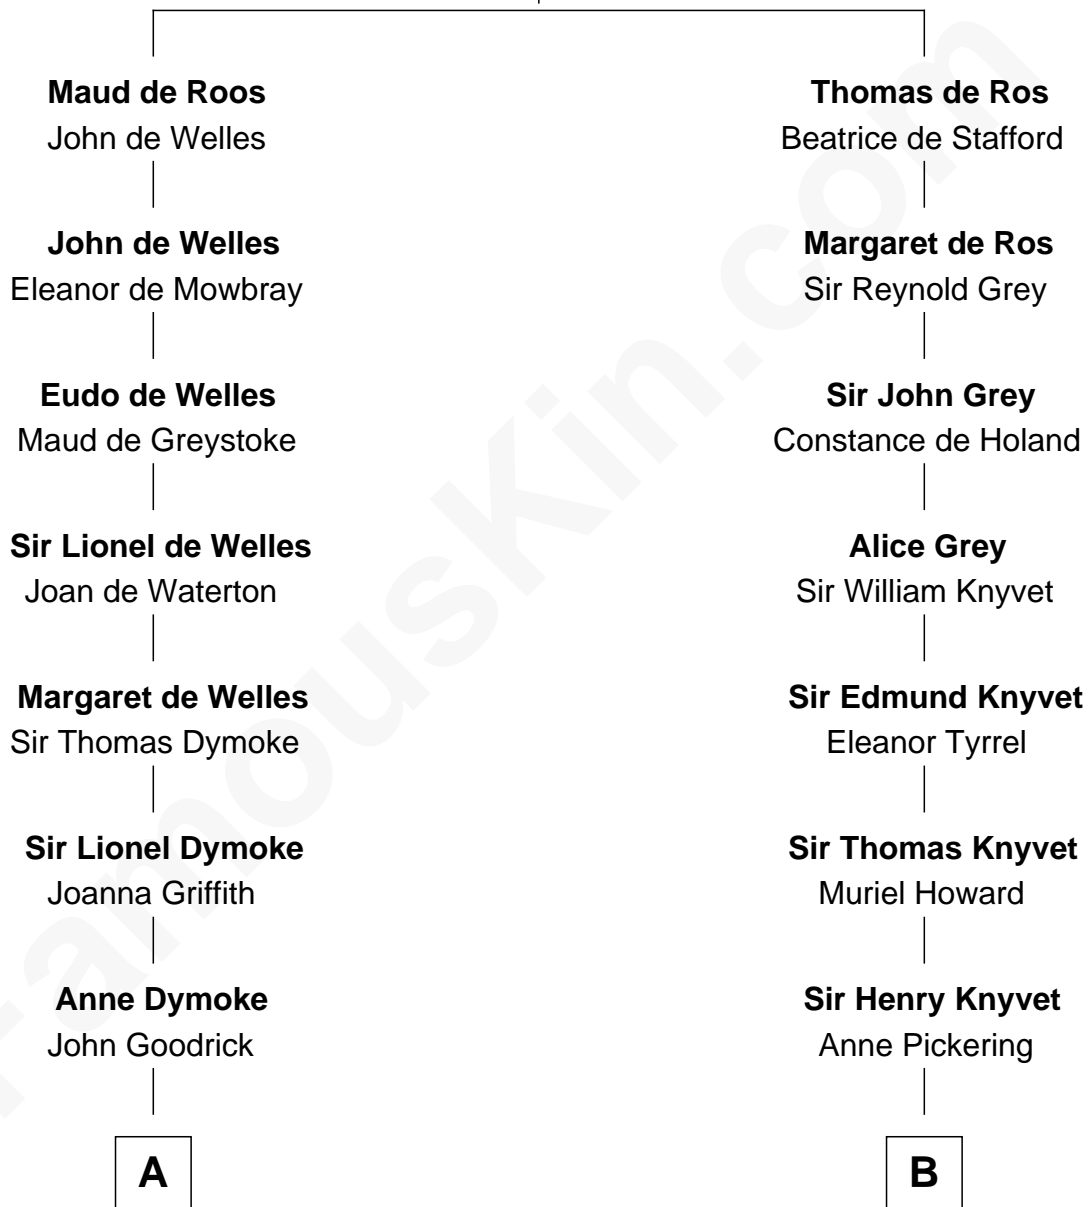

# FamousKin.com Relationship Chart of

**Robert Frost**

*Poet and Playwright*

18th cousin 1 time removed of

**Tilda Swinton**

*Movie Actress*

**Sir William de Ros**  
Margery de Badlesmere

**C**

**William Prescott Frost**

Isabella Moodie

**Robert Frost**

*Poet and Playwright*

**D**

**Mariora Beatrice Evelyn Rochfort Alers-Hankey**

Alan Henry Campbell Swinton

**Sir John Swinton**

Judith Balfour Killen

**Tilda Swinton**

*Movie Actress*

FamousKin.com