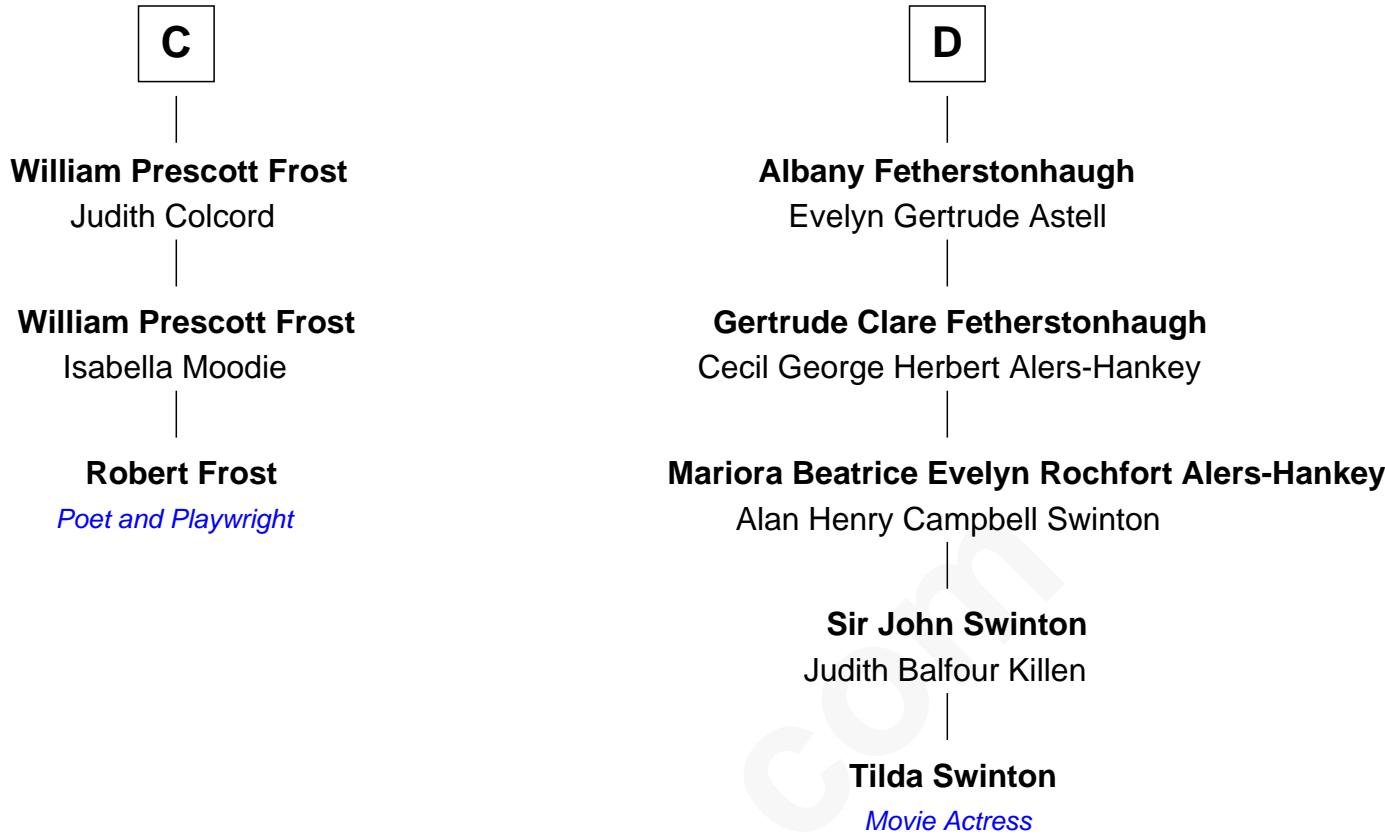

FamousKin.com Relationship Chart of

Robert Frost

Poet and Playwright

19th cousin 2 times removed of

Tilda Swinton

Movie Actress

Sir Hugh I de Audley

Iseult de Mortimer

Tilda Swinton photo by [Nicolas Genin](#) (CC BY-SA 2.0)