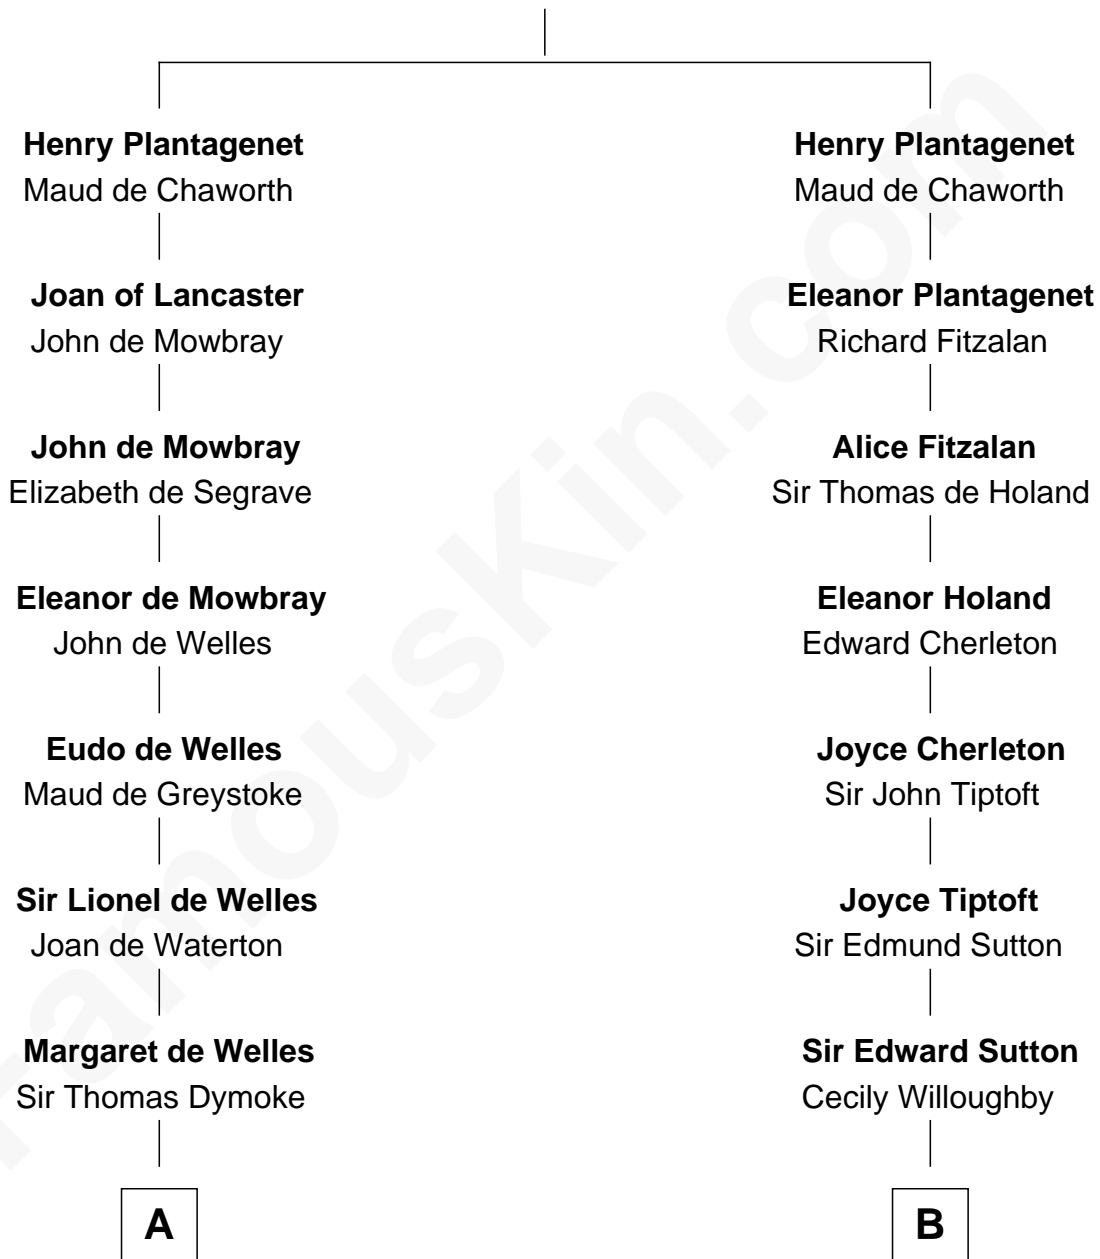

FamousKin.com Relationship Chart of

Robert Frost

Poet and Playwright

16th cousin 4 times removed of

Jane (Appleton) Pierce

First Lady of President Franklin Pierce

Blanche of Artois
Edmund Plantagenet

C