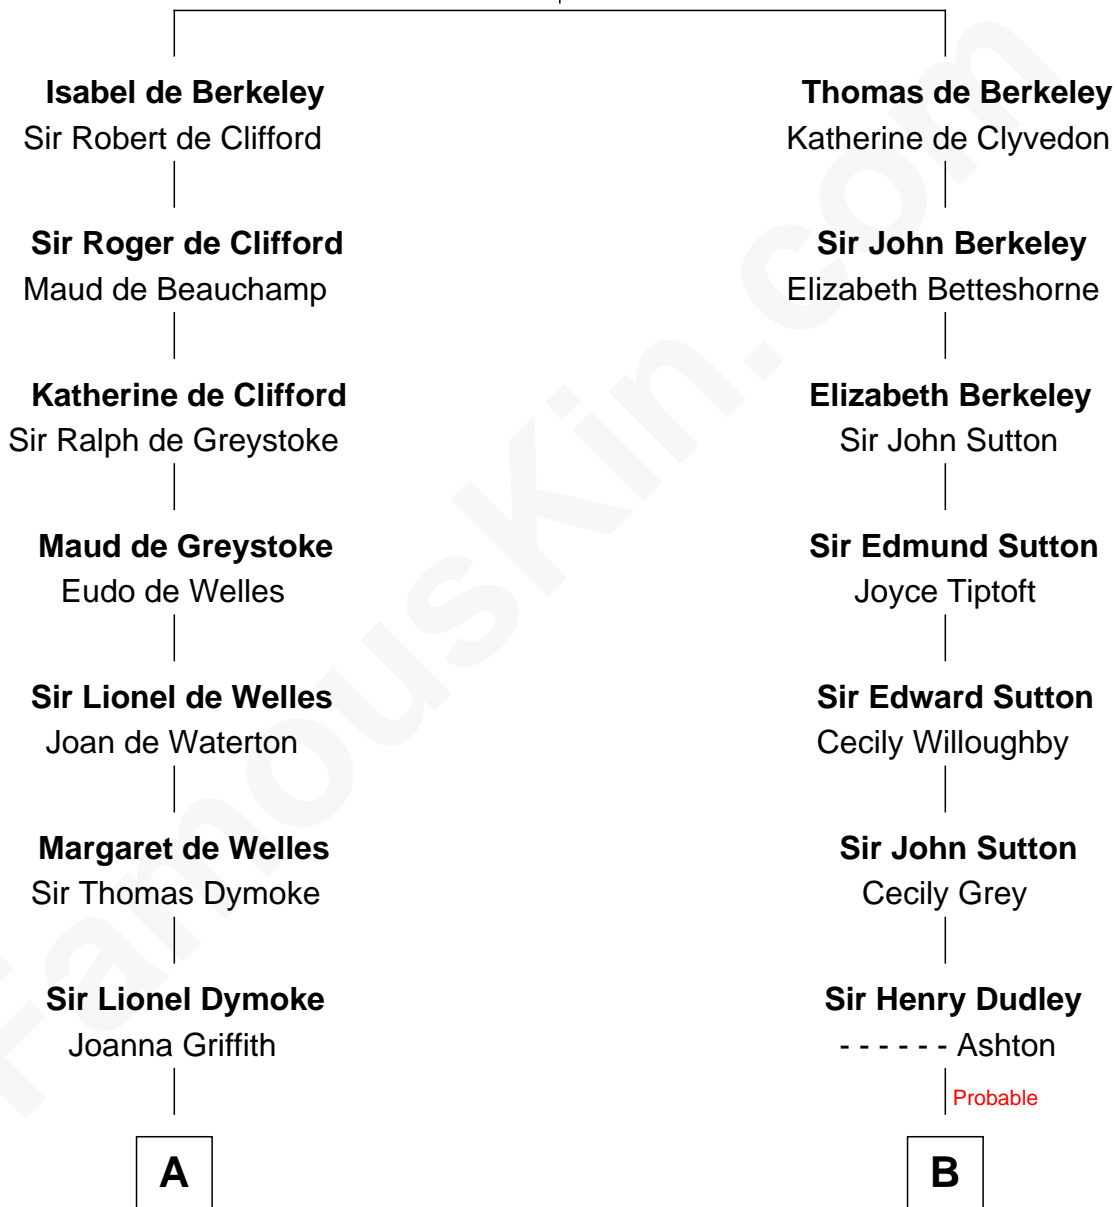

FamousKin.com Relationship Chart of

Robert Frost

Poet and Playwright

14th cousin 5 times removed of

Jane (Appleton) Pierce

First Lady of President Franklin Pierce

Sir Maurice de Berkeley

Eve la Zouche