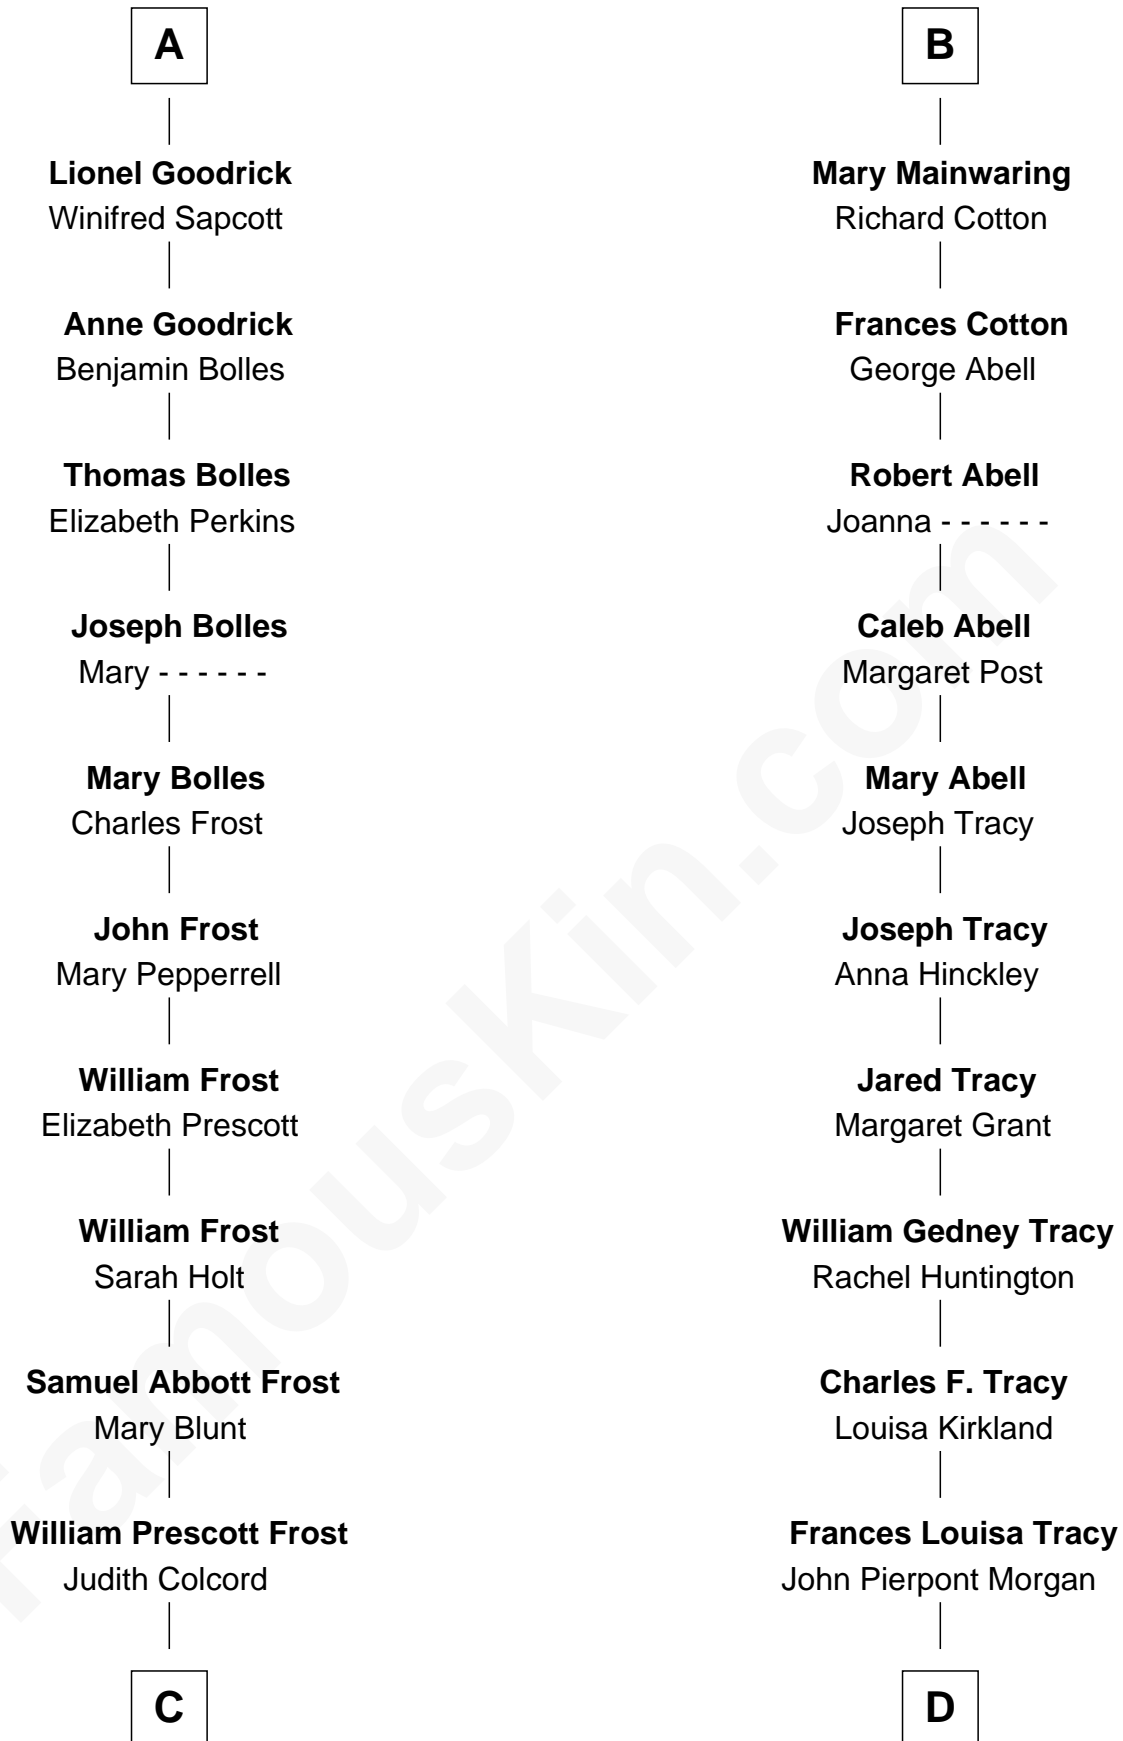

FamousKin.com Relationship Chart of

Robert Frost

Poet and Playwright

18th cousin of

Henry Sturgis Morgan

Co-Founder of Morgan Stanley

Sir Thomas de Beauchamp

Katherine de Mortimer