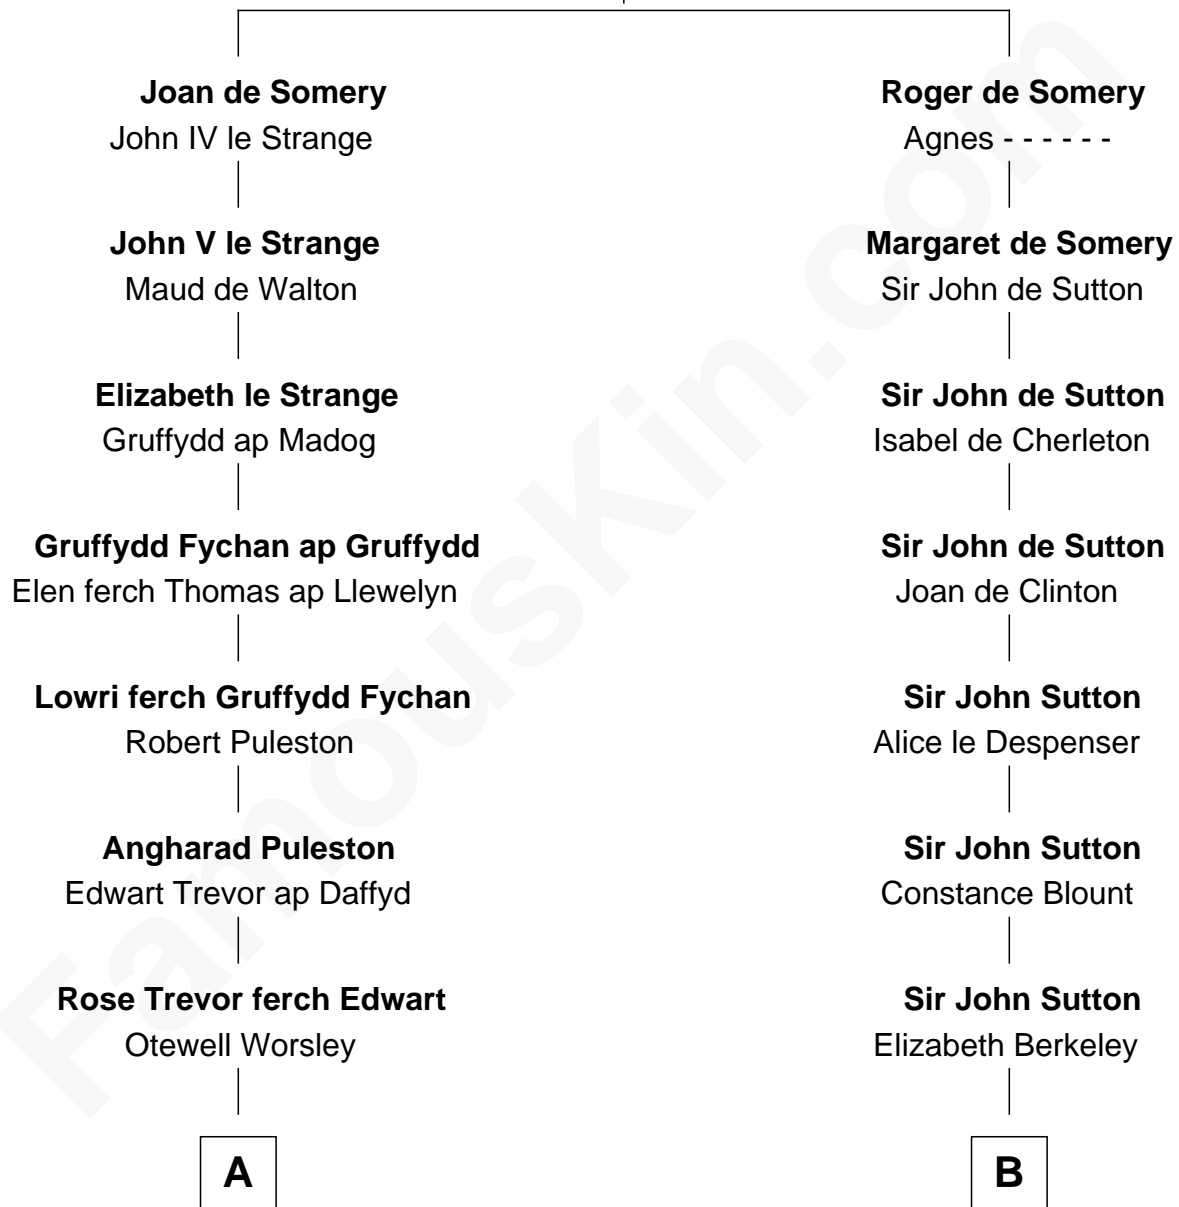

Sir Roger de Somery

*with wife
Nichole d'Aubeney*

*with wife
Amabil de Chaucombe*