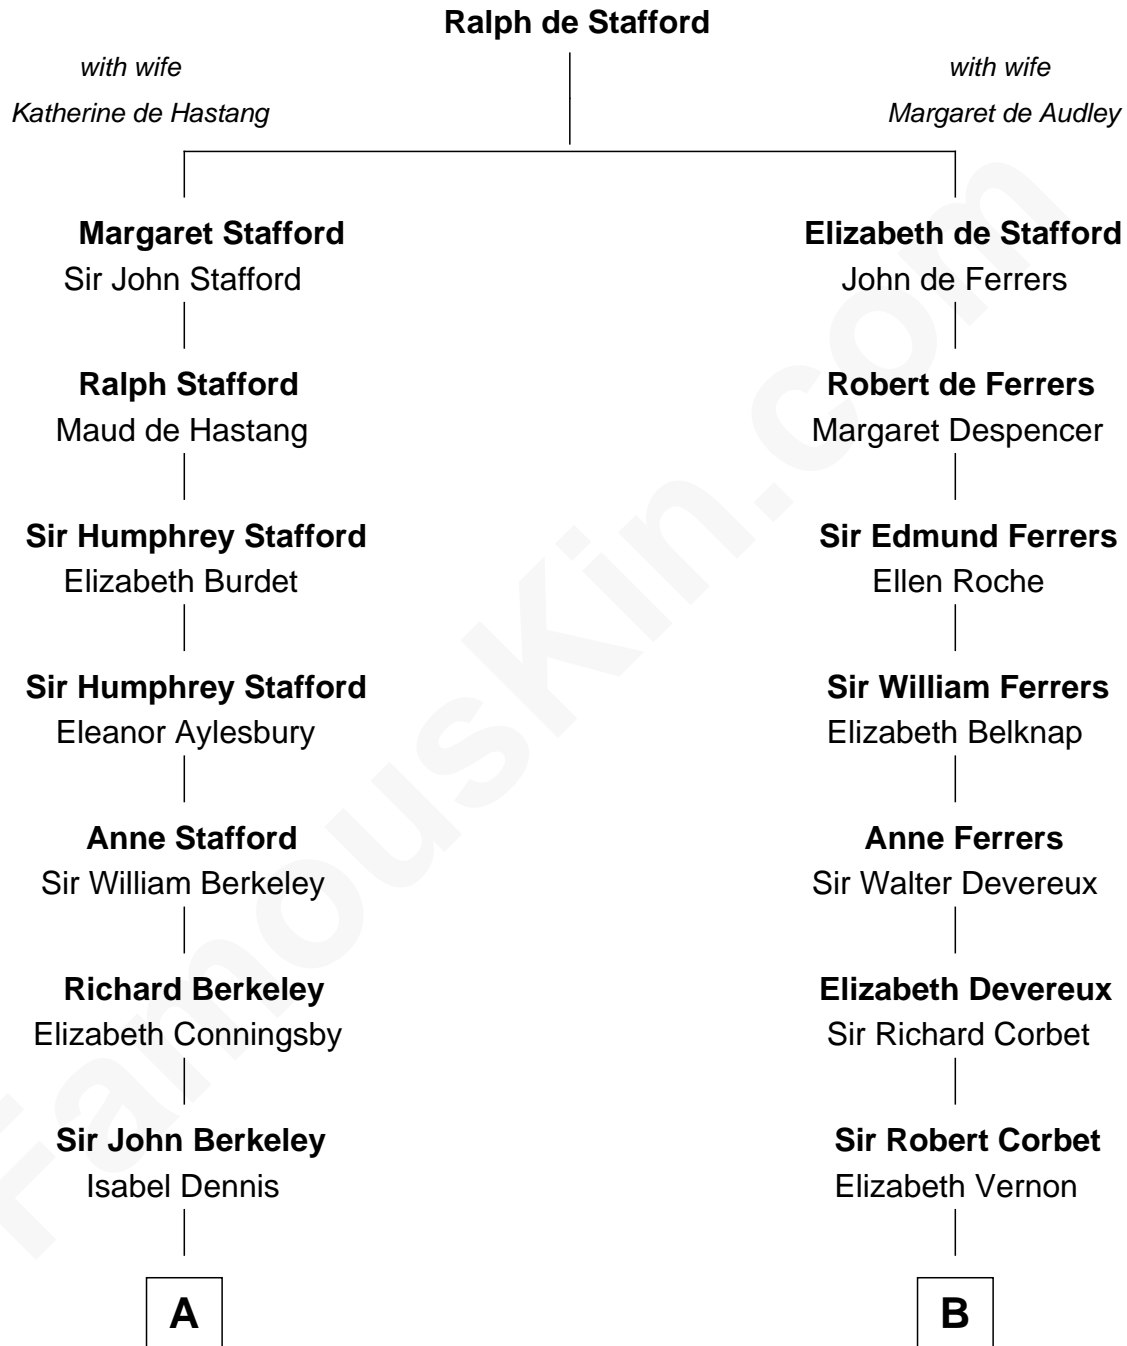

FamousKin.com Relationship Chart of

Robert Frost

Poet and Playwright

19th cousin 1 time removed of

Henry Sturgis Morgan

Co-Founder of Morgan Stanley

C

William Prescott Frost