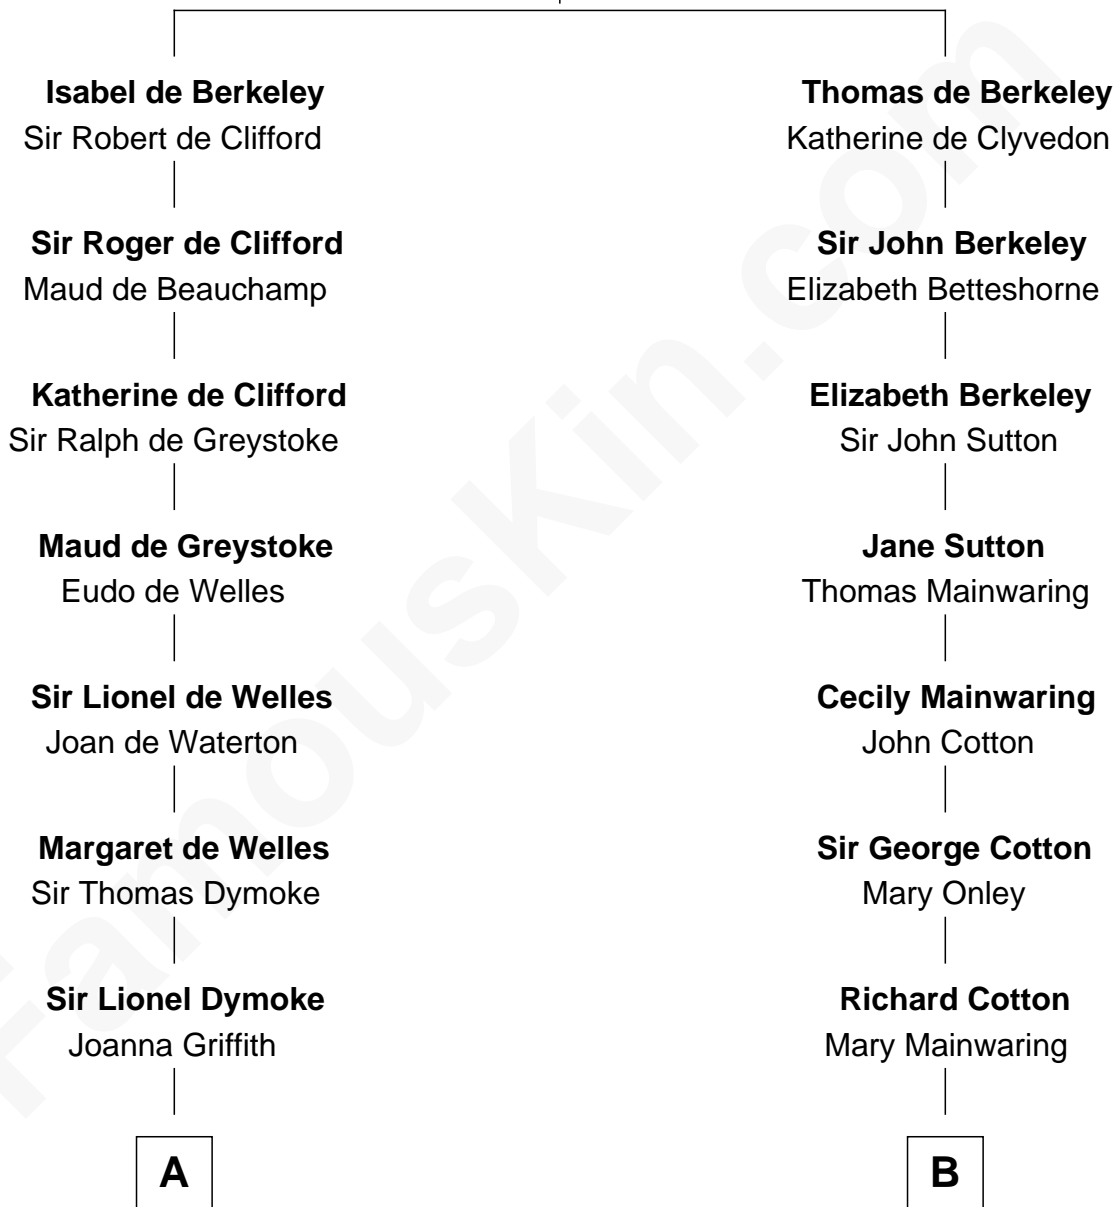

FamousKin.com Relationship Chart of

Robert Frost

Poet and Playwright

17th cousin 2 times removed of

Henry Sturgis Morgan

Co-Founder of Morgan Stanley

Sir Maurice de Berkeley

Eve la Zouche