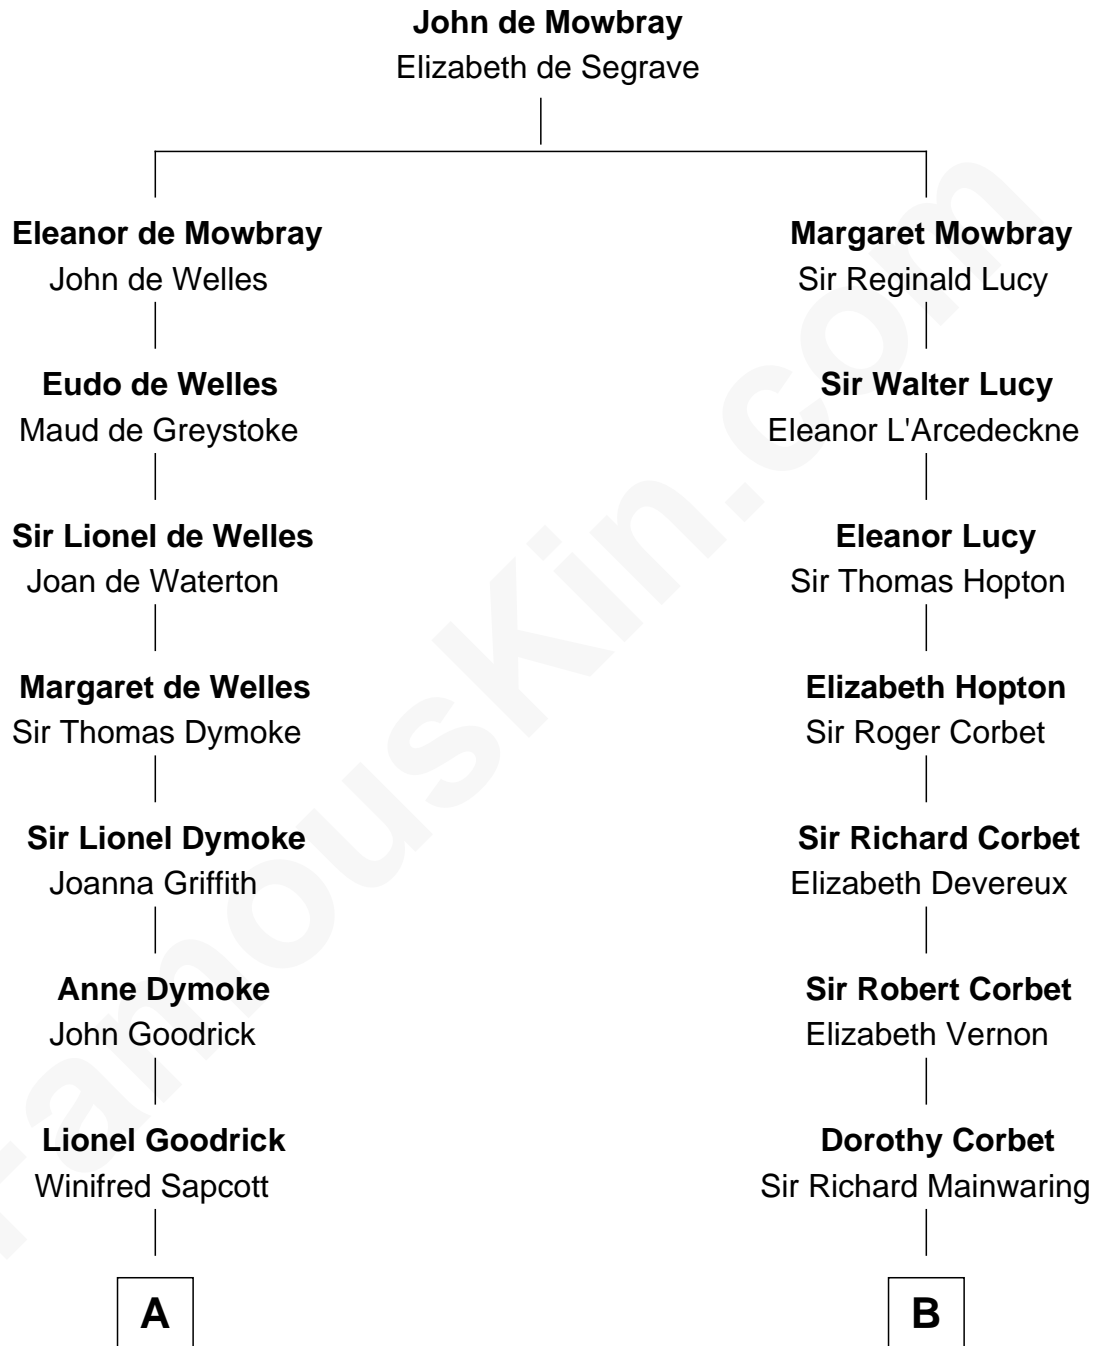

FamousKin.com Relationship Chart of

Robert Frost

Poet and Playwright

17th cousin 2 times removed of

Henry Sturgis Morgan

Co-Founder of Morgan Stanley

C

—
Frances Louisa Tracy

John Pierpont Morgan

—
John Pierpont Morgan

Jane Norton Grew

—
Henry Sturgis Morgan

Co-Founder of Morgan Stanley

FamousKin.com