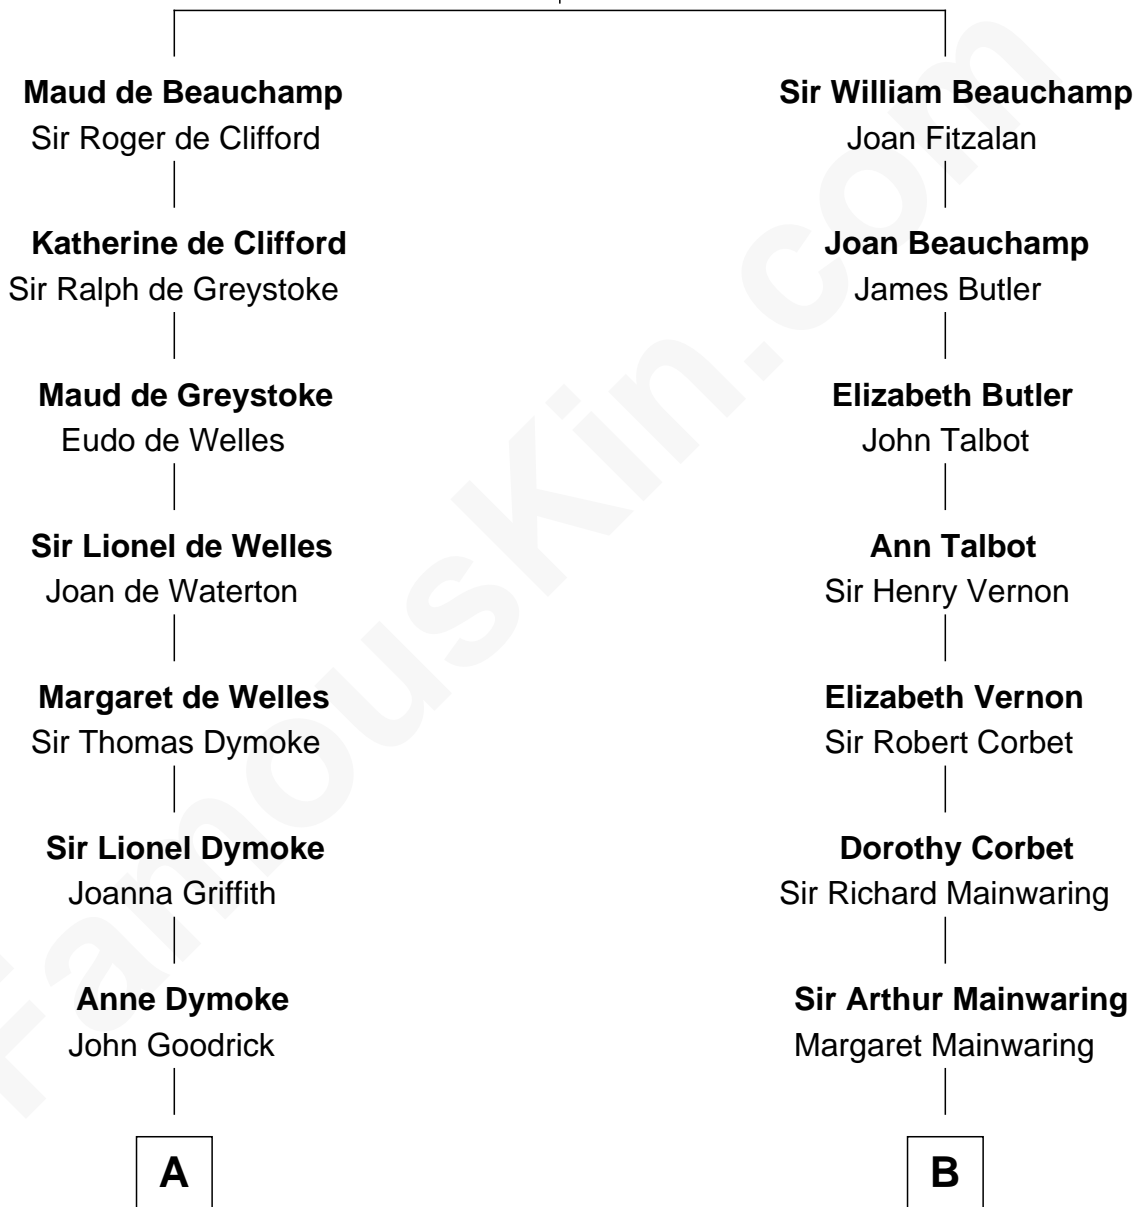

FamousKin.com Relationship Chart of

Robert Frost

Poet and Playwright

17th cousin 1 time removed of

J.P. Morgan, Jr.

American Banker and Philanthropist

Sir Thomas de Beauchamp

Katherine de Mortimer