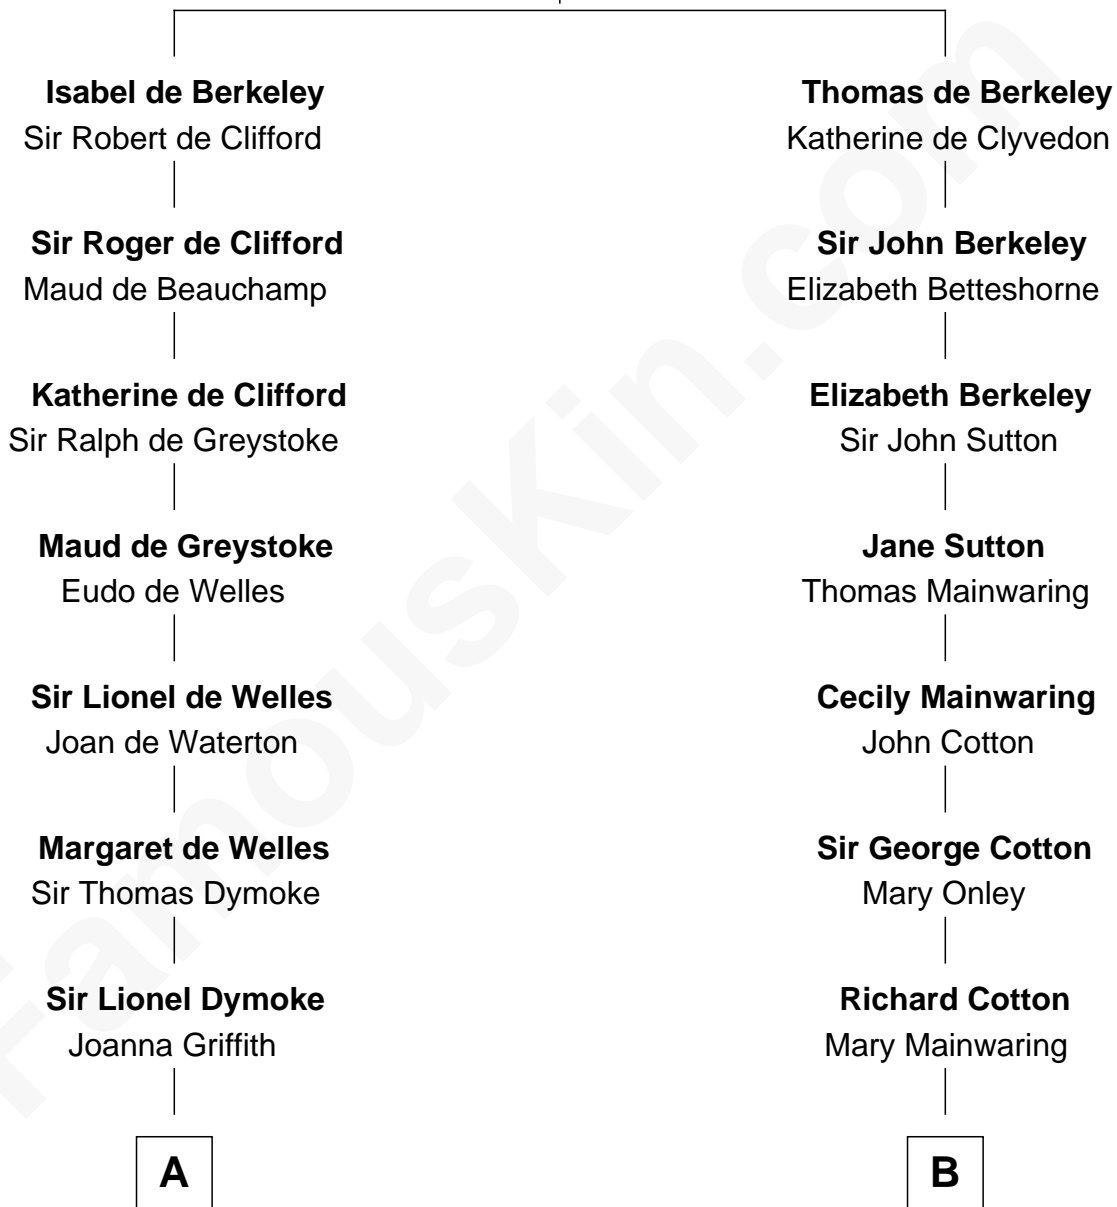

# FamousKin.com Relationship Chart of

**Robert Frost**

*Poet and Playwright*

16th cousin 3 times removed of

**J.P. Morgan, Jr.**

*American Banker and Philanthropist*

**Sir Maurice de Berkeley**

Eve la Zouche

**C**

William Prescott Frost

Judith Colcord

William Prescott Frost

Isabella Moodie

**Robert Frost**

*Poet and Playwright*

FamousKin.com