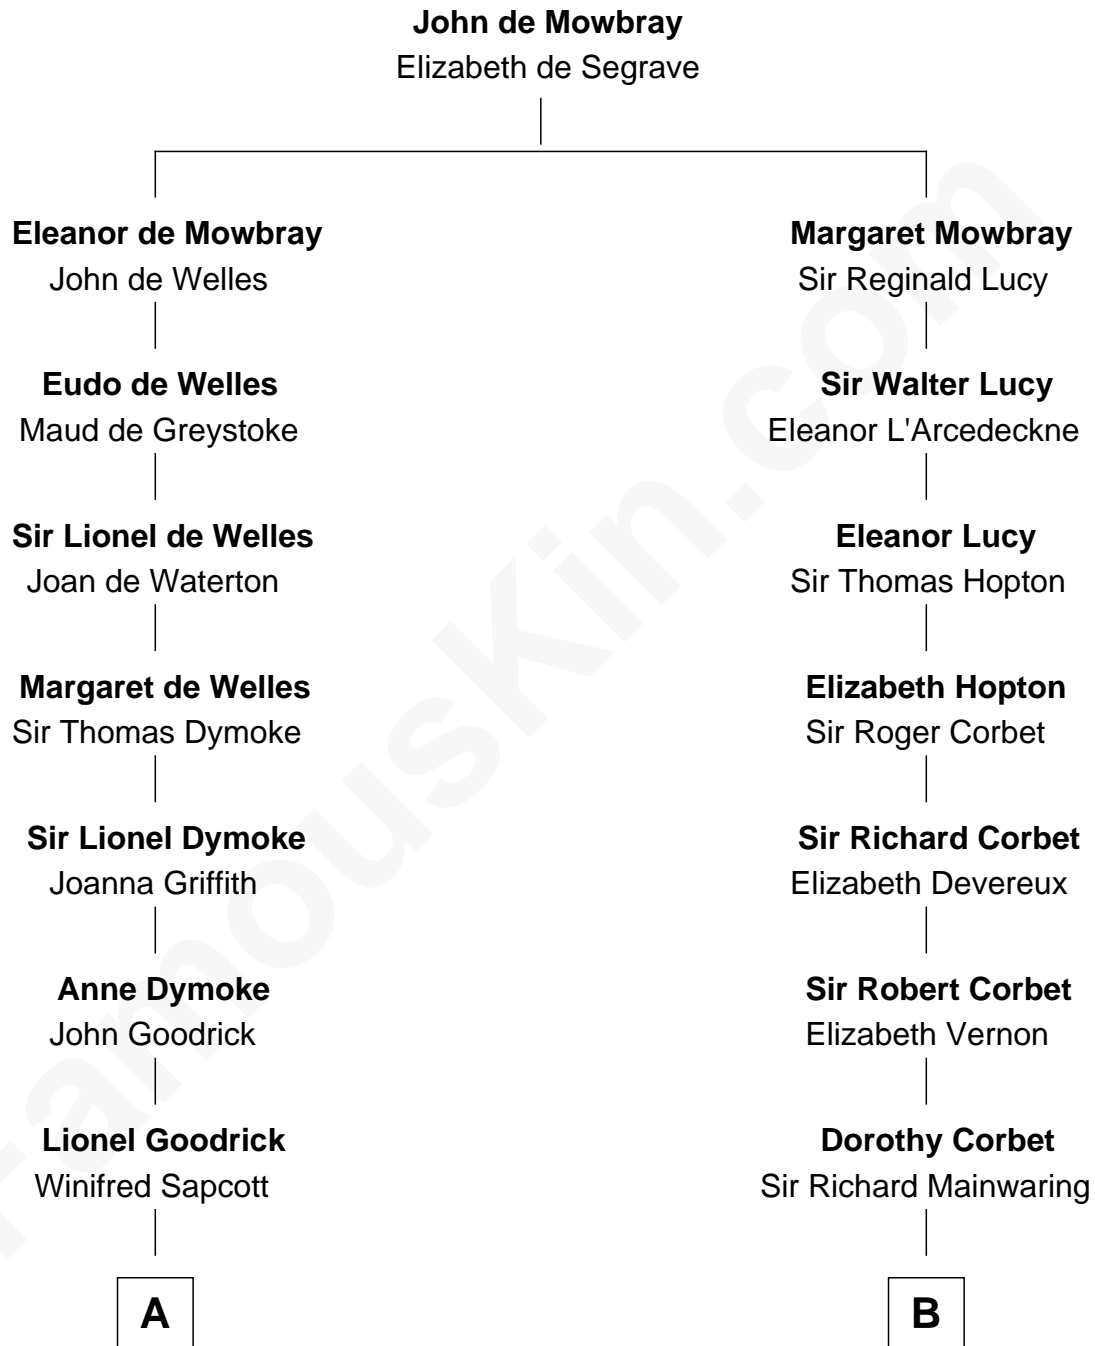

## Relationship Chart of

**Robert Frost**

*Poet and Playwright*

17th cousin 1 time removed of

**J.P. Morgan, Jr.**

*American Banker and Philanthropist*

C

Frances Louisa Tracy  
John Pierpont Morgan