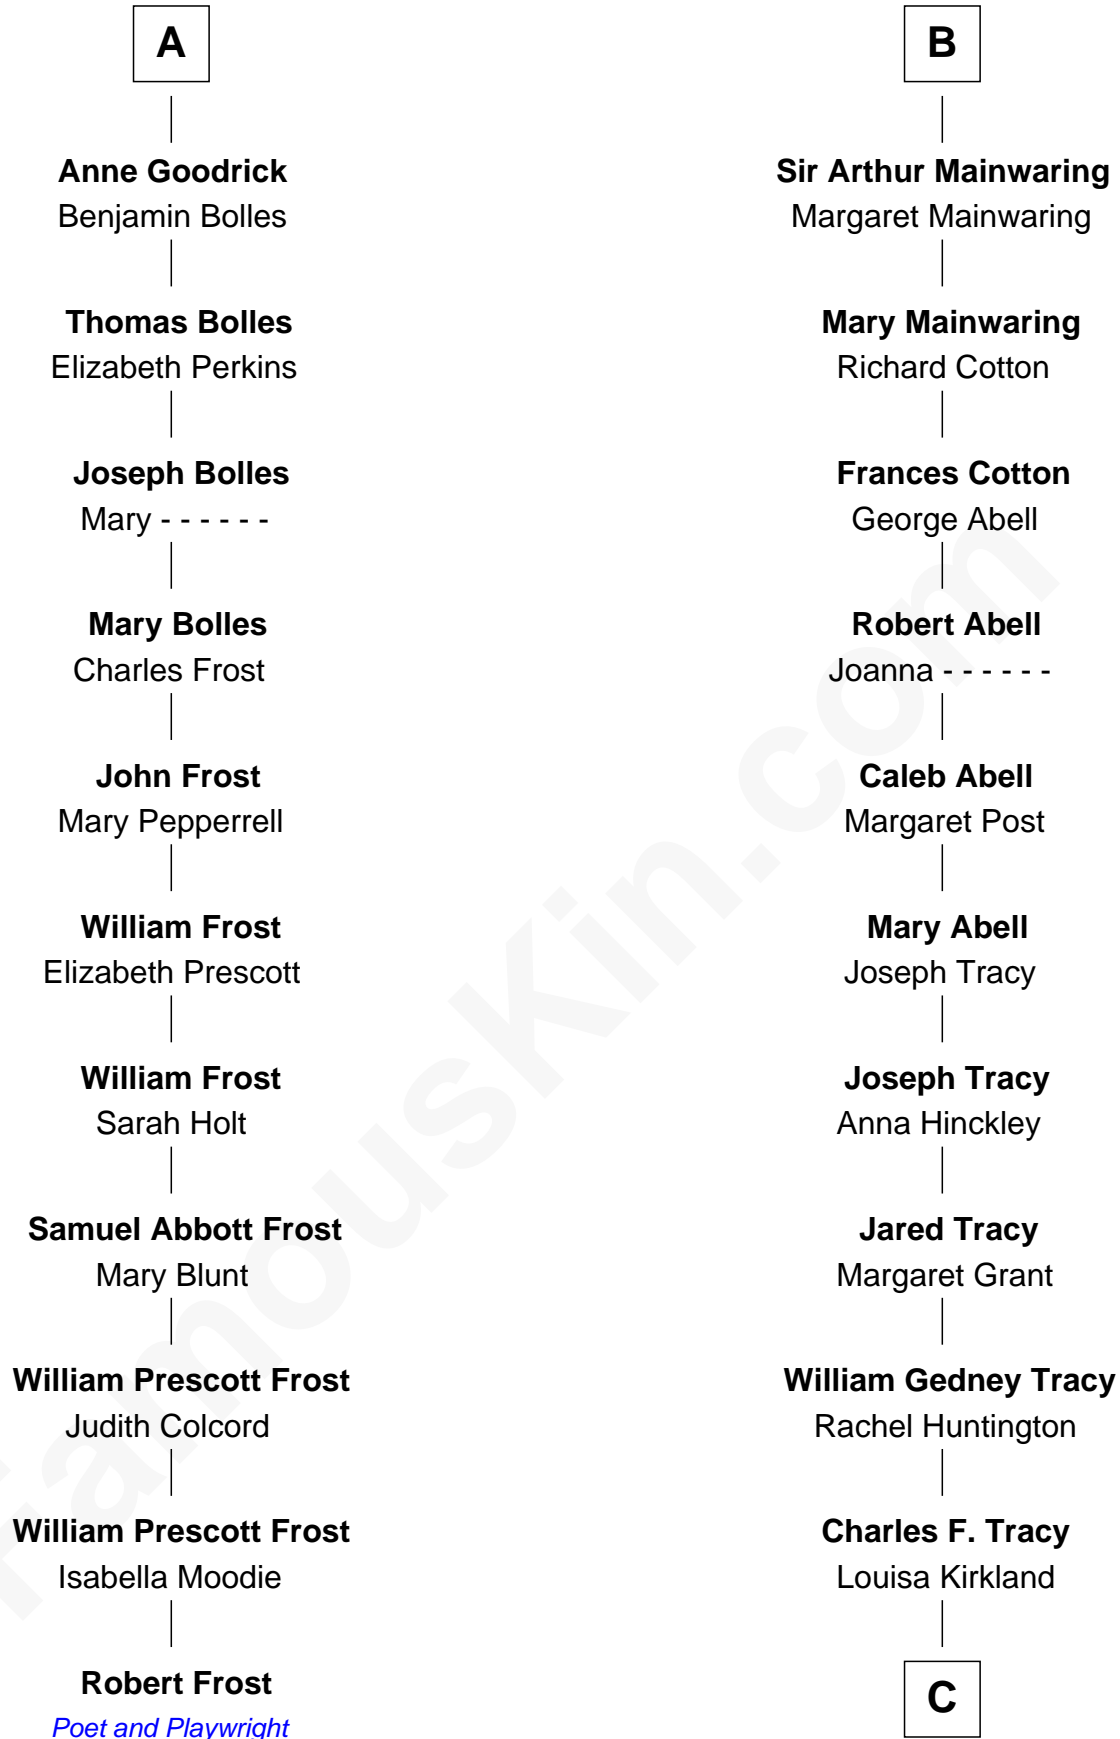

## Relationship Chart of

**Robert Frost**

*Poet and Playwright*

17th cousin 1 time removed of

**J.P. Morgan, Jr.**

*American Banker and Philanthropist*

C

Frances Louisa Tracy  
John Pierpont Morgan