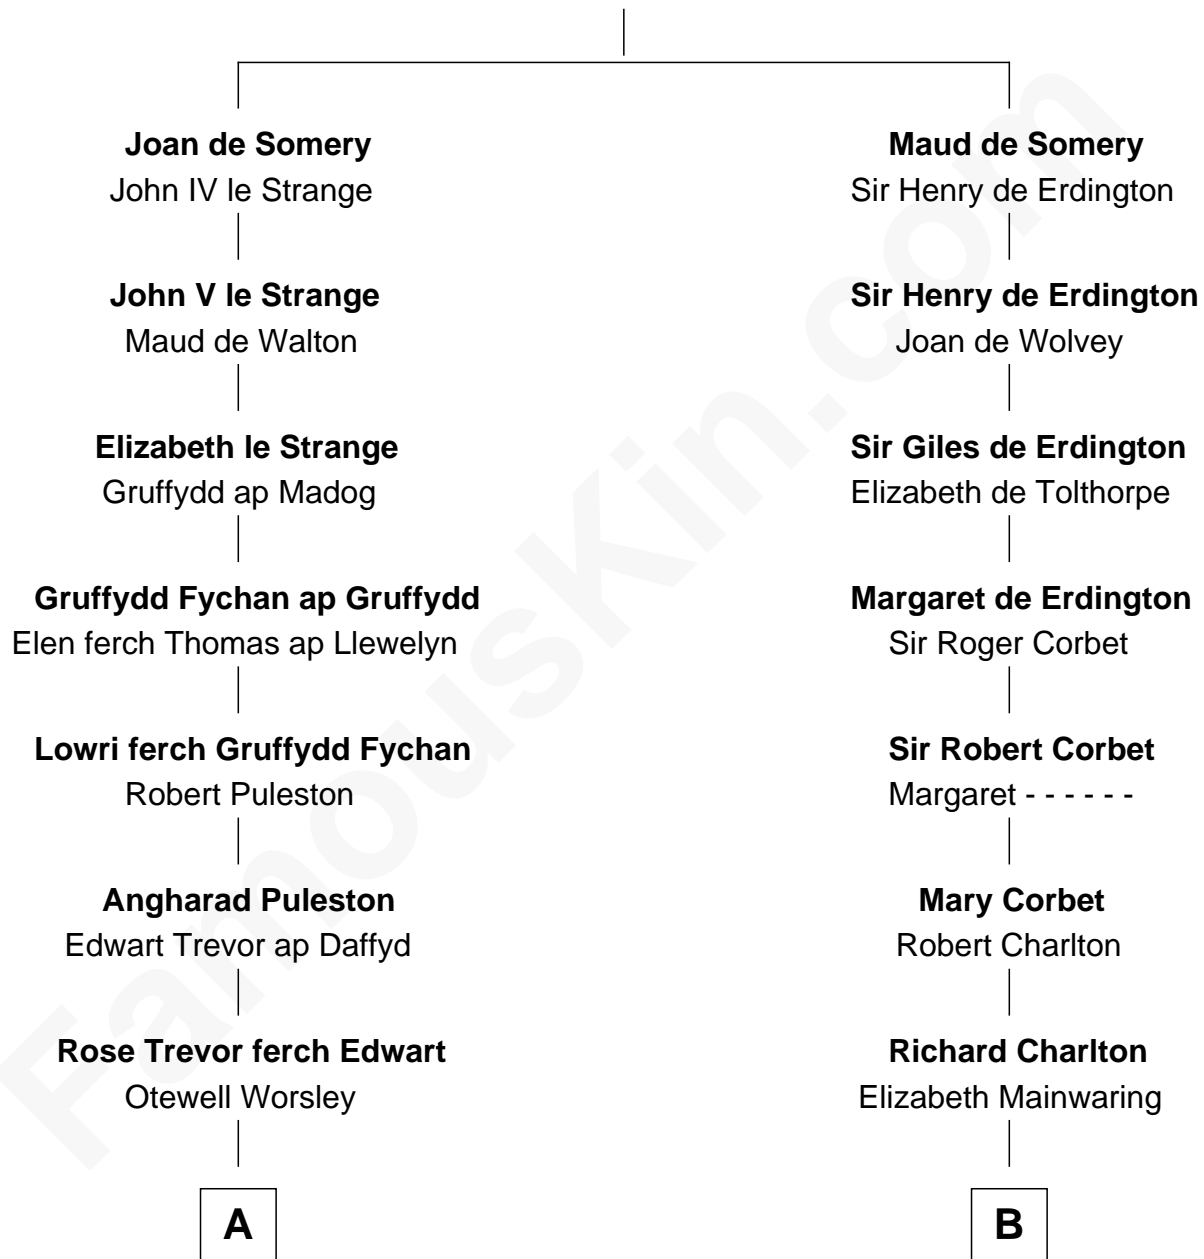

FamousKin.com Relationship Chart of

Robert Frost

Poet and Playwright

19th cousin 1 time removed of

Fitzhugh Lee

40th Governor of Virginia

Sir Roger de Somery

Nichole d'Aubenev

C

Samuel Abbott Frost

Mary Blunt

William Prescott Frost

Judith Colcord

William Prescott Frost

Isabella Moodie

Robert Frost

Poet and Playwright

D

Maj. Gen. Henry Lee

Anne Hill Carter

Sydney Smith Lee

Anna Maria Mason

Fitzhugh Lee

40th Governor of Virginia