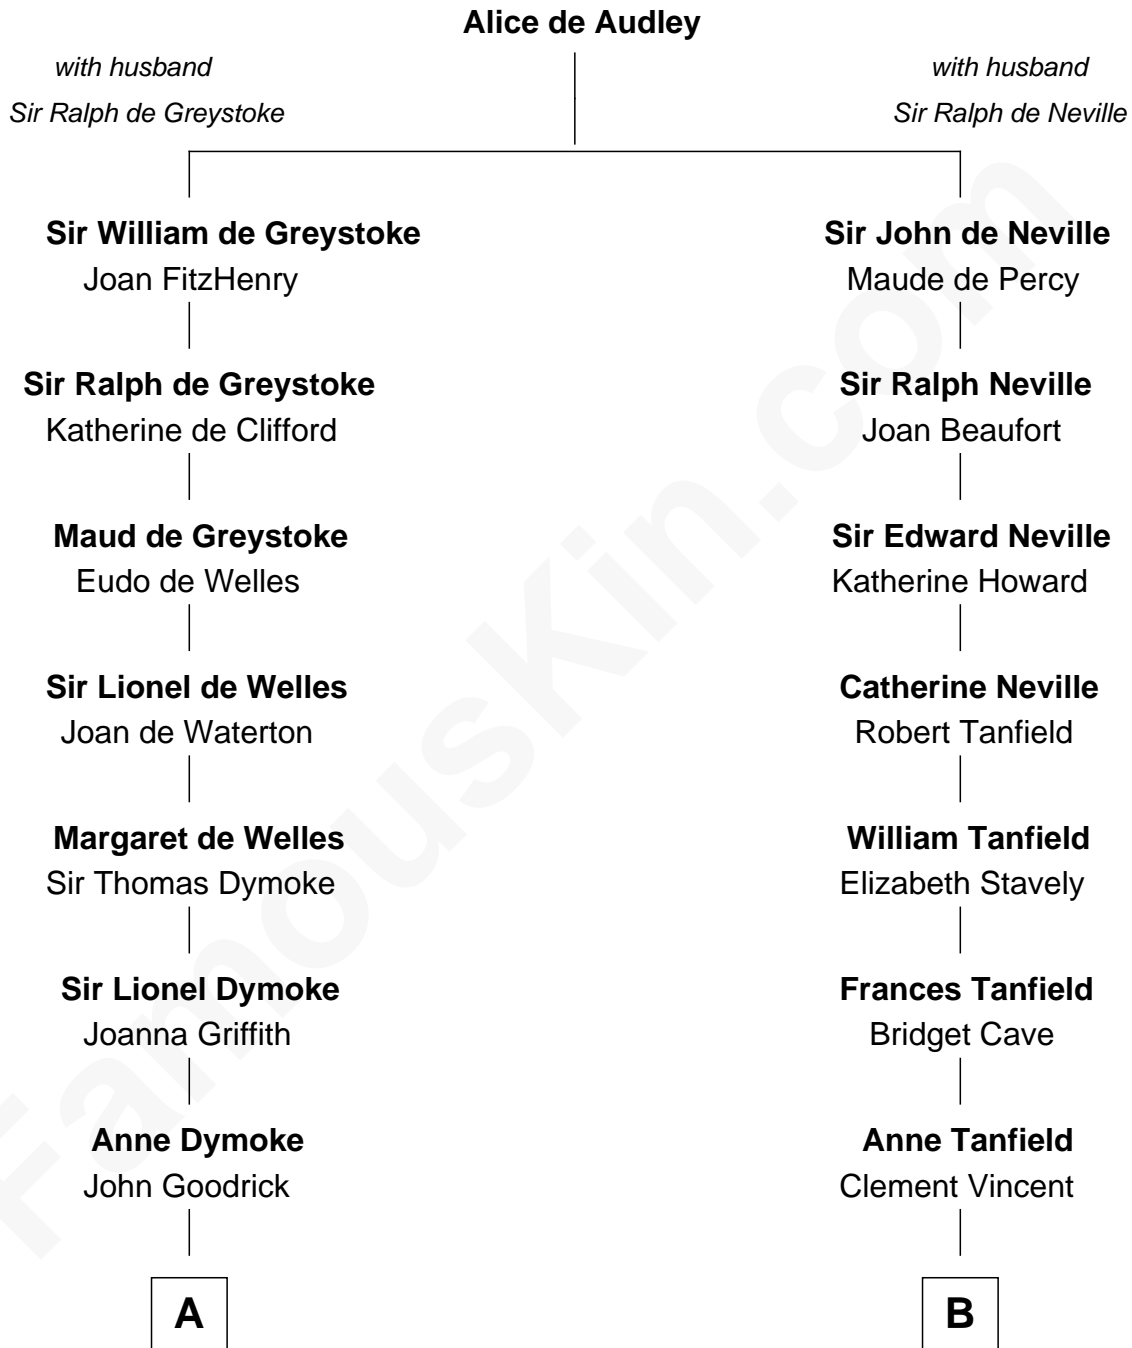

FamousKin.com Relationship Chart of

Robert Frost

Poet and Playwright

16th cousin 2 times removed of

Fitzhugh Lee

40th Governor of Virginia

C

William Prescott Frost