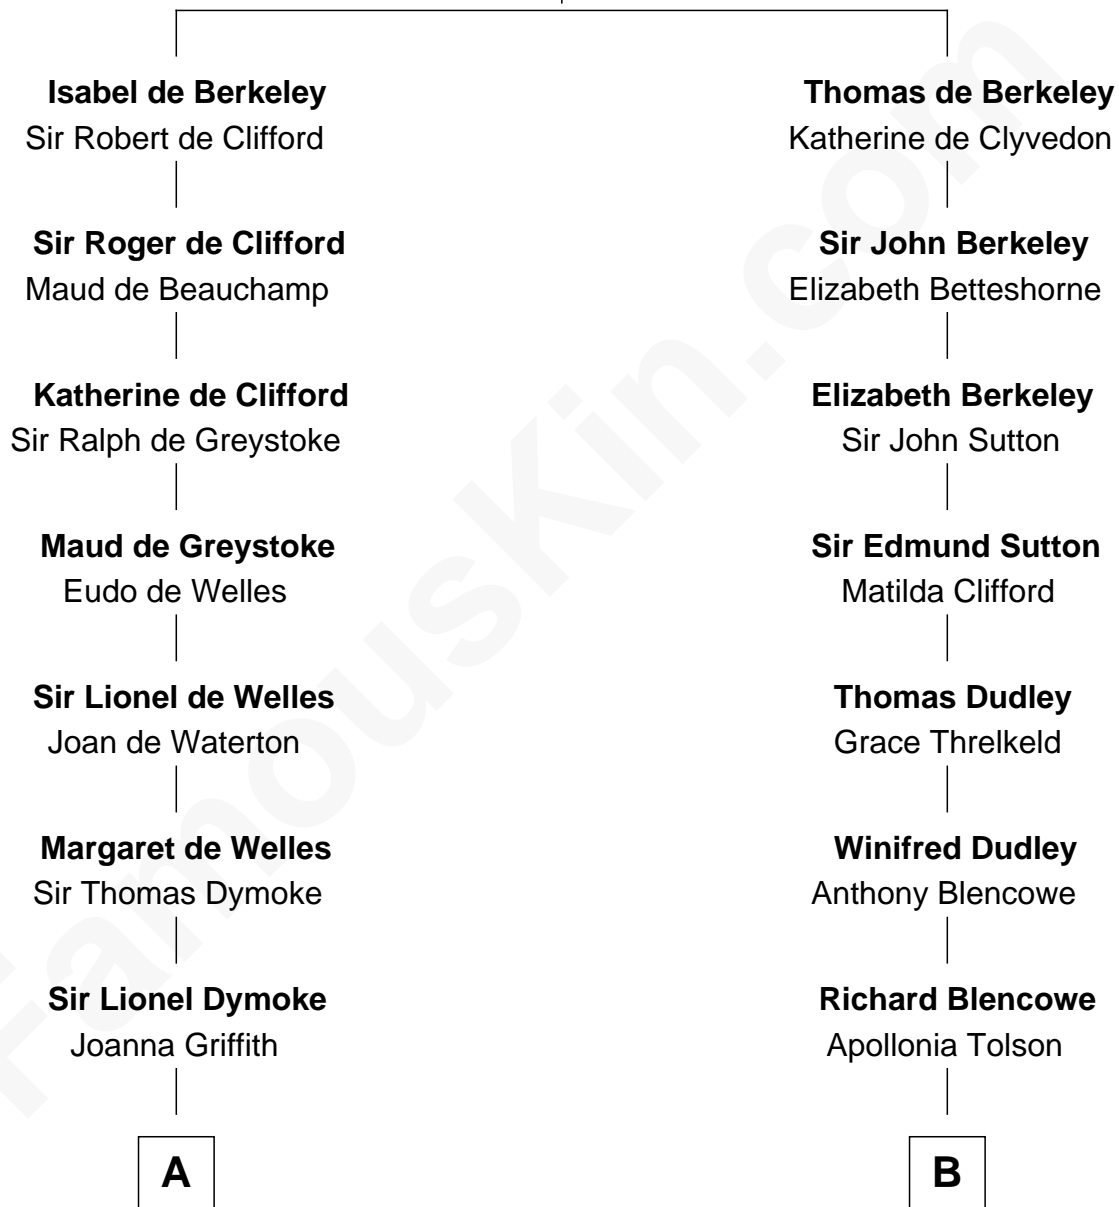

FamousKin.com Relationship Chart of

Robert Frost

Poet and Playwright

16th cousin 3 times removed of

Fitzhugh Lee

40th Governor of Virginia

Sir Maurice de Berkeley

Eve la Zouche