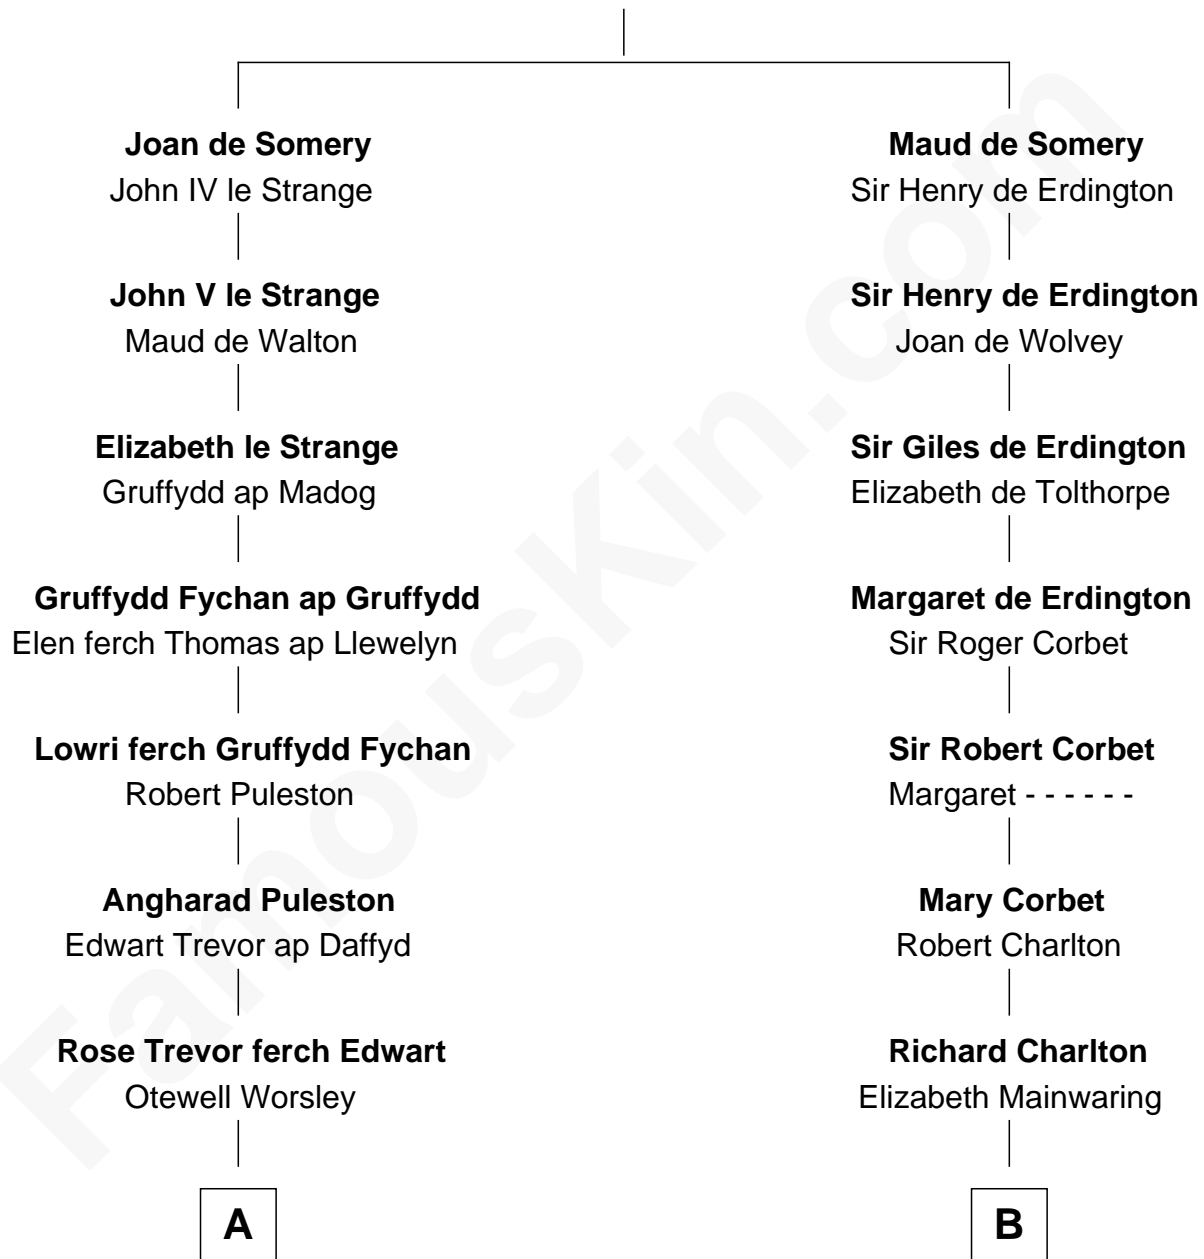

# FamousKin.com Relationship Chart of

**Robert Frost**

*Poet and Playwright*

18th cousin 2 times removed of

**Edward Lloyd V**

*13th Governor of Maryland*

**Sir Roger de Somery**

Nichole d'Aubenev

FamousKin.com