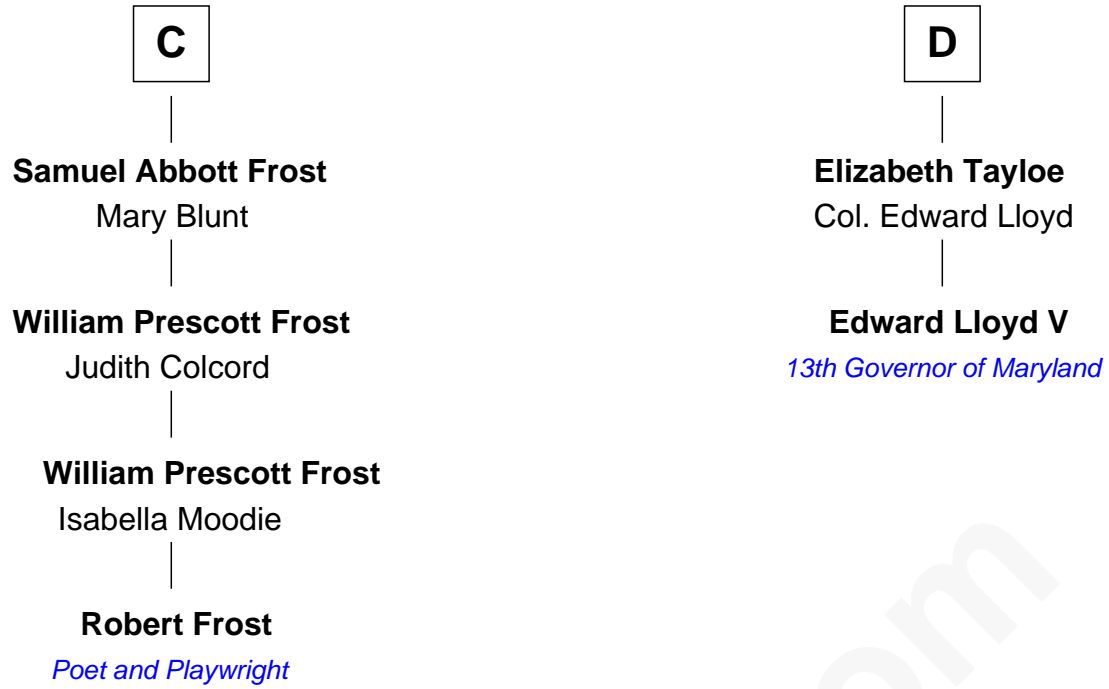

# FamousKin.com Relationship Chart of

**Robert Frost**

*Poet and Playwright*

18th cousin 2 times removed of

**Edward Lloyd V**

*13th Governor of Maryland*

**Sir Roger de Somery**

Nichole d'Aubenev