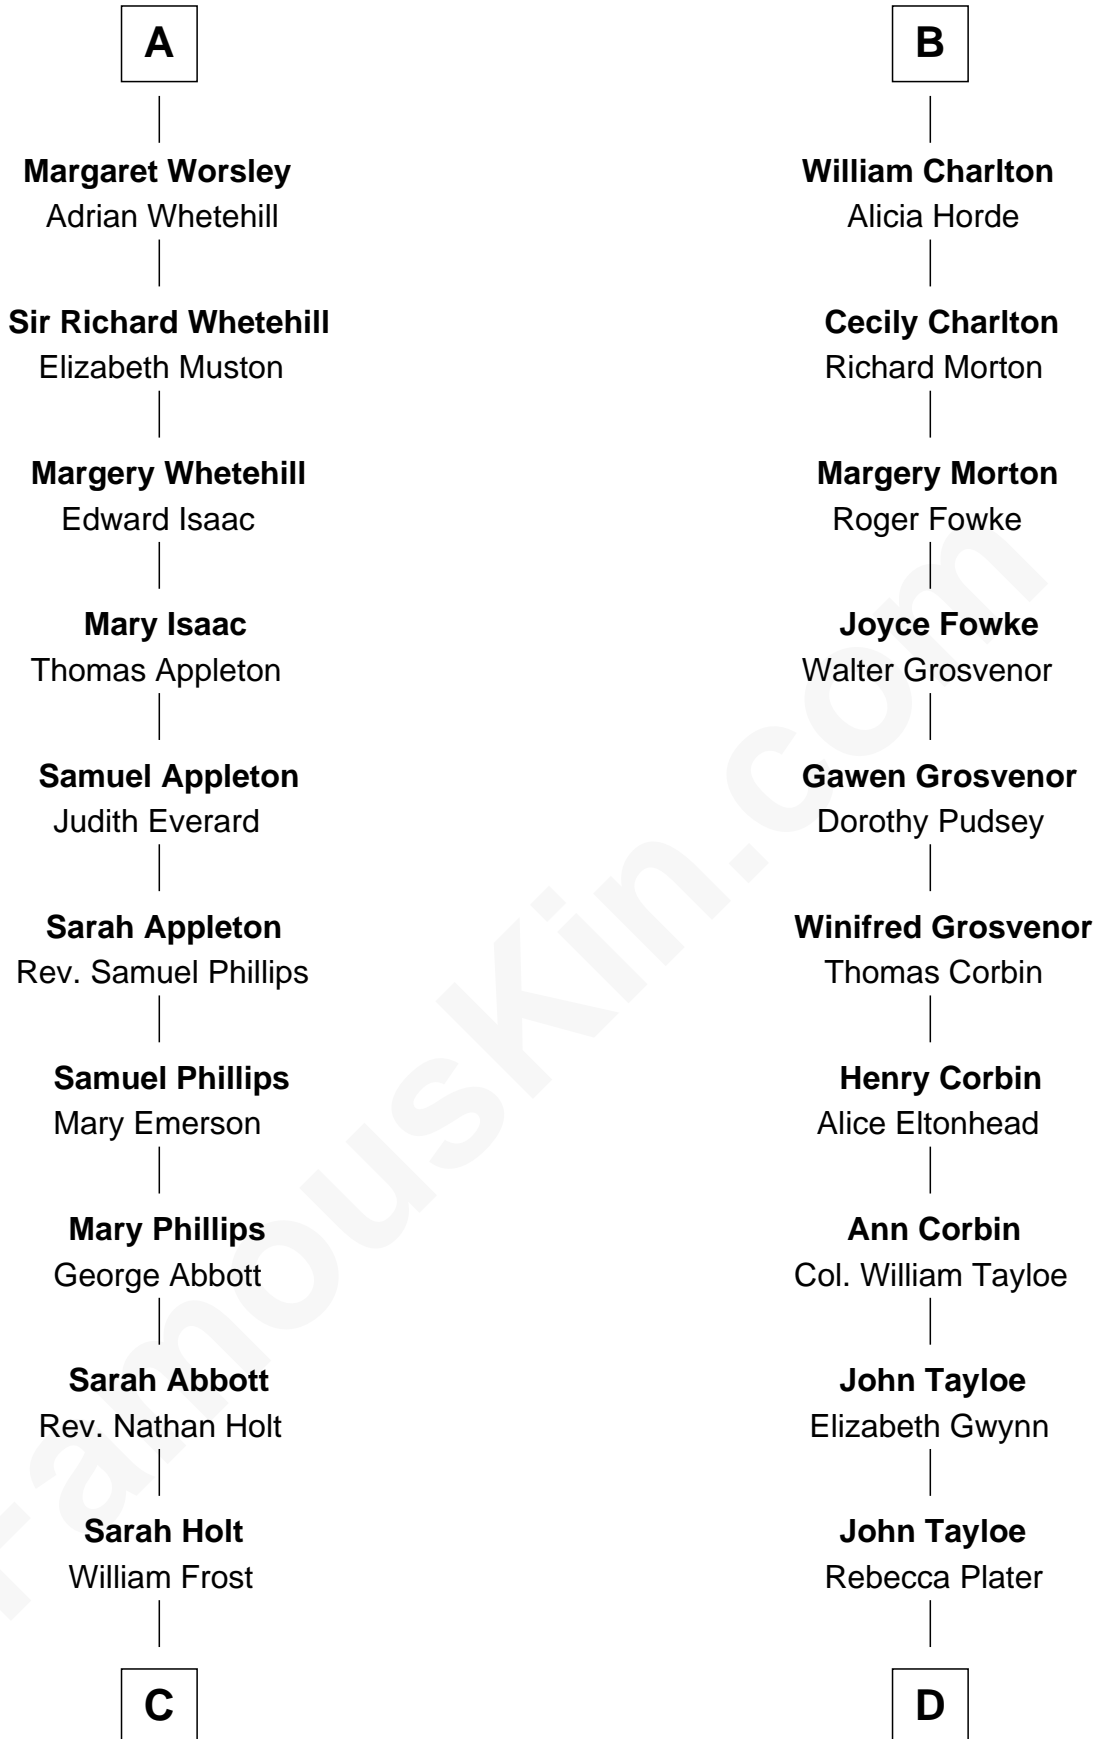

# FamousKin.com Relationship Chart of

**Robert Frost**

*Poet and Playwright*

18th cousin 2 times removed of

**Edward Lloyd V**

*13th Governor of Maryland*

**Sir Roger de Somery**

Nichole d'Aubenev

FamousKin.com