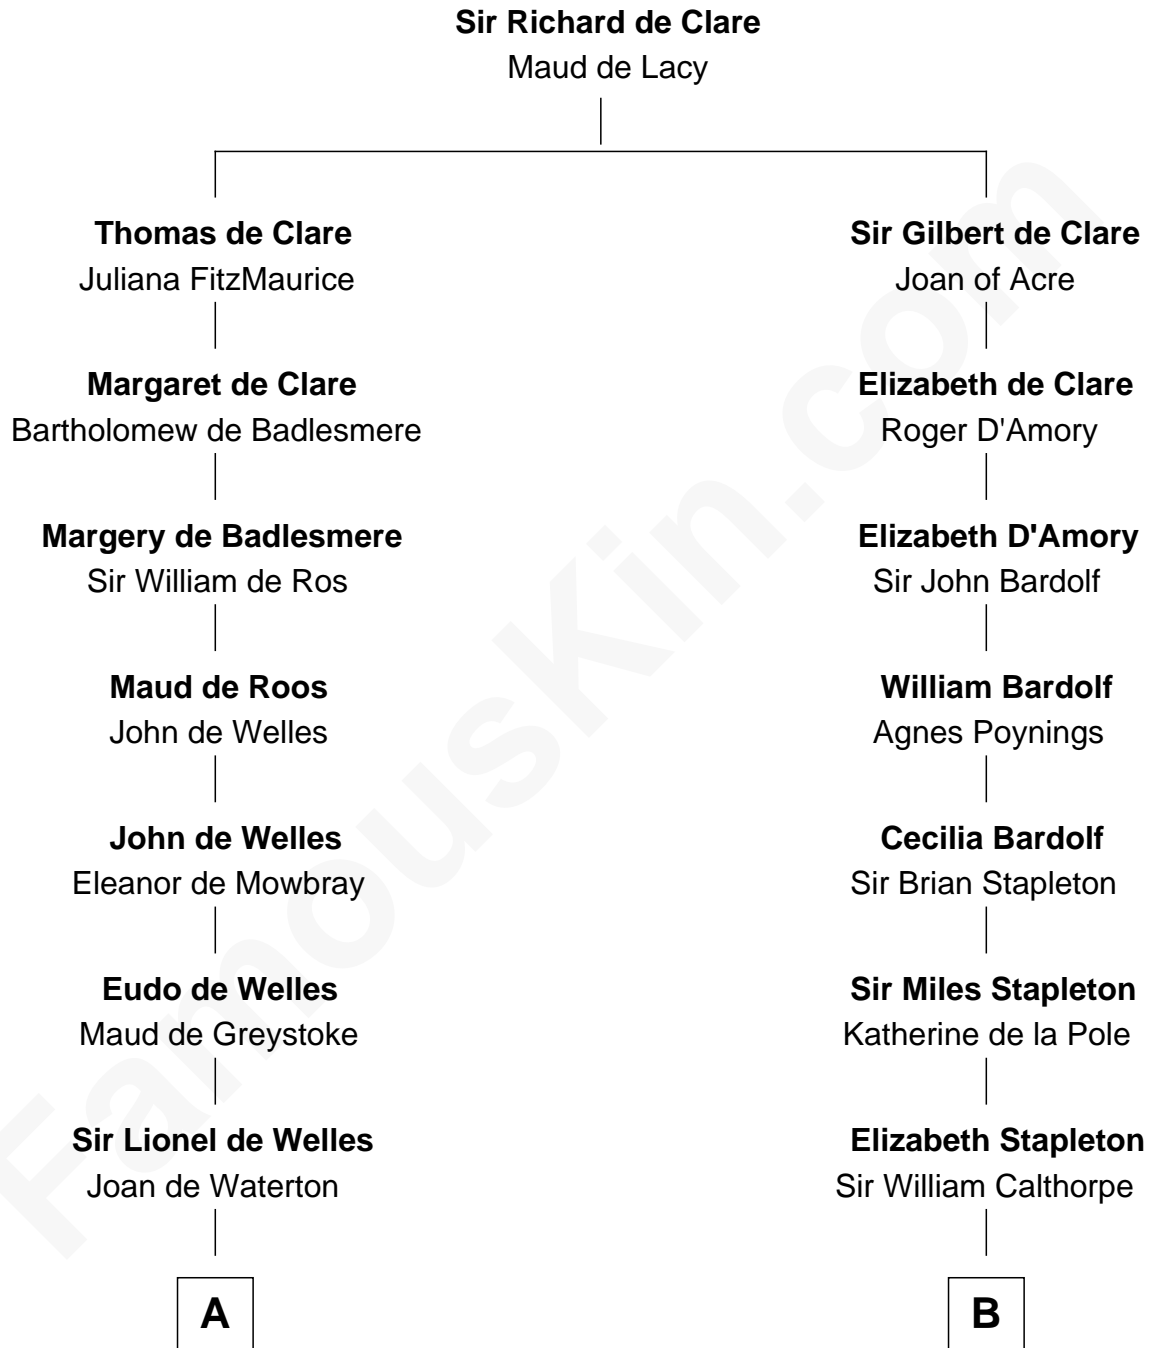

# FamousKin.com Relationship Chart of

**Robert Frost**

*Poet and Playwright*

17th cousin 4 times removed of

**Charles Carnan Ridgely**

*15th Governor of Maryland*

**C**

William Frost

Sarah Holt

Samuel Abbott Frost

Mary Blunt

William Prescott Frost

Judith Colcord

William Prescott Frost

Isabella Moodie

**Robert Frost**