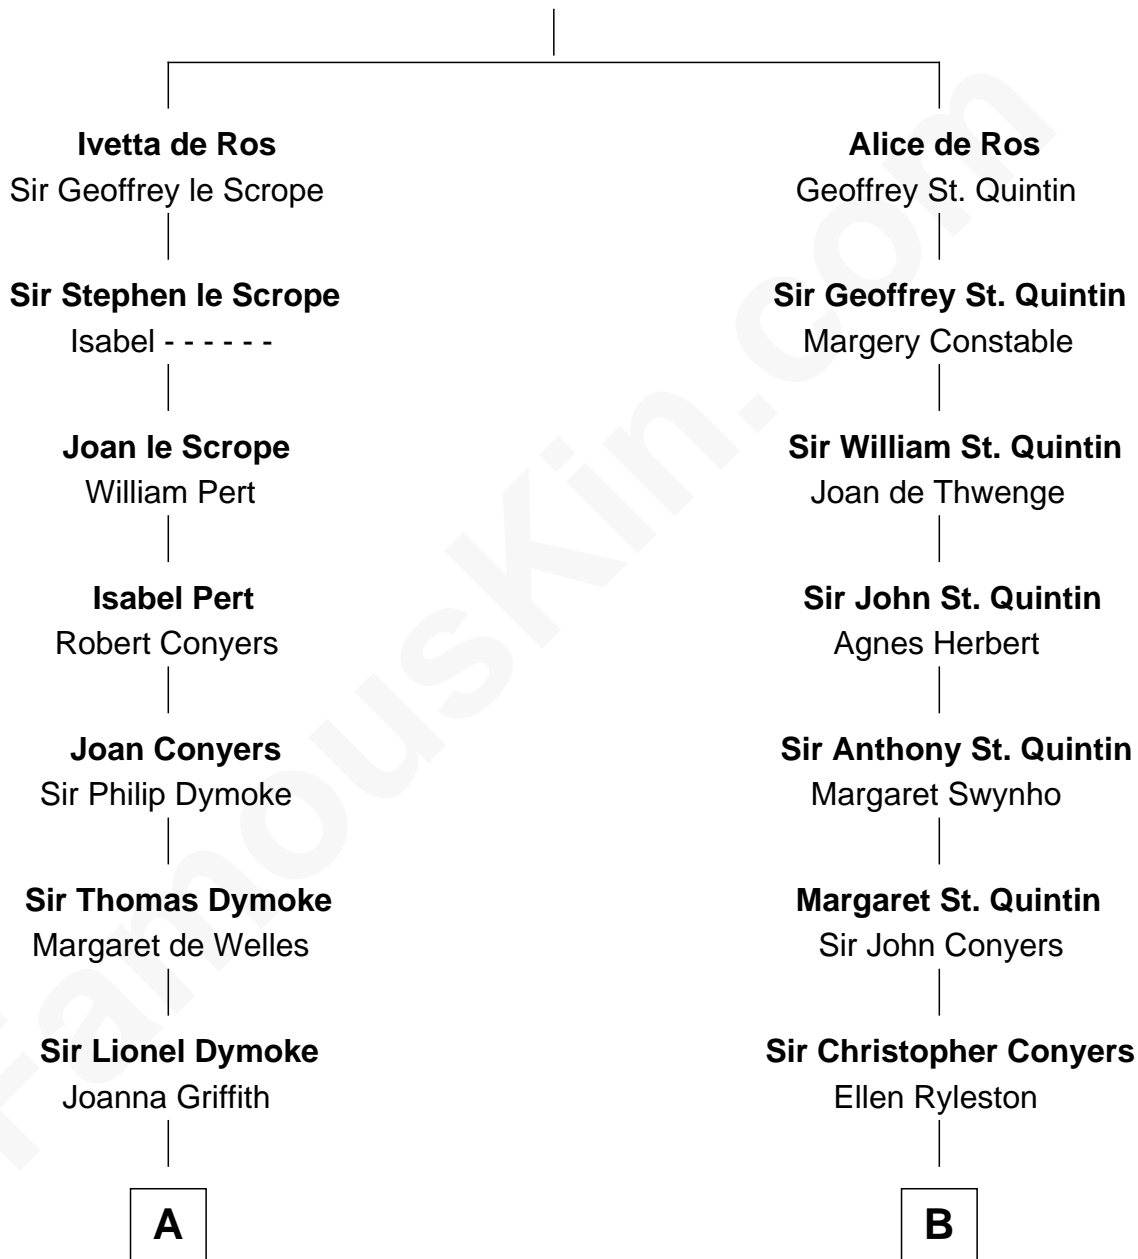

FamousKin.com Relationship Chart of

Robert Frost

Poet and Playwright

19th cousin 1 time removed of

Georgia O'Keeffe

American Artist

Sir William de Ros

Eustache Fitz Ralph

Charles Wyckoff

Alletta Maria Field

Isabella Wyckoff

George Victor Totto

Ida Ten Eyck Totto

Francis Calyxtus O'Keeffe

Georgia O'Keeffe

American Artist