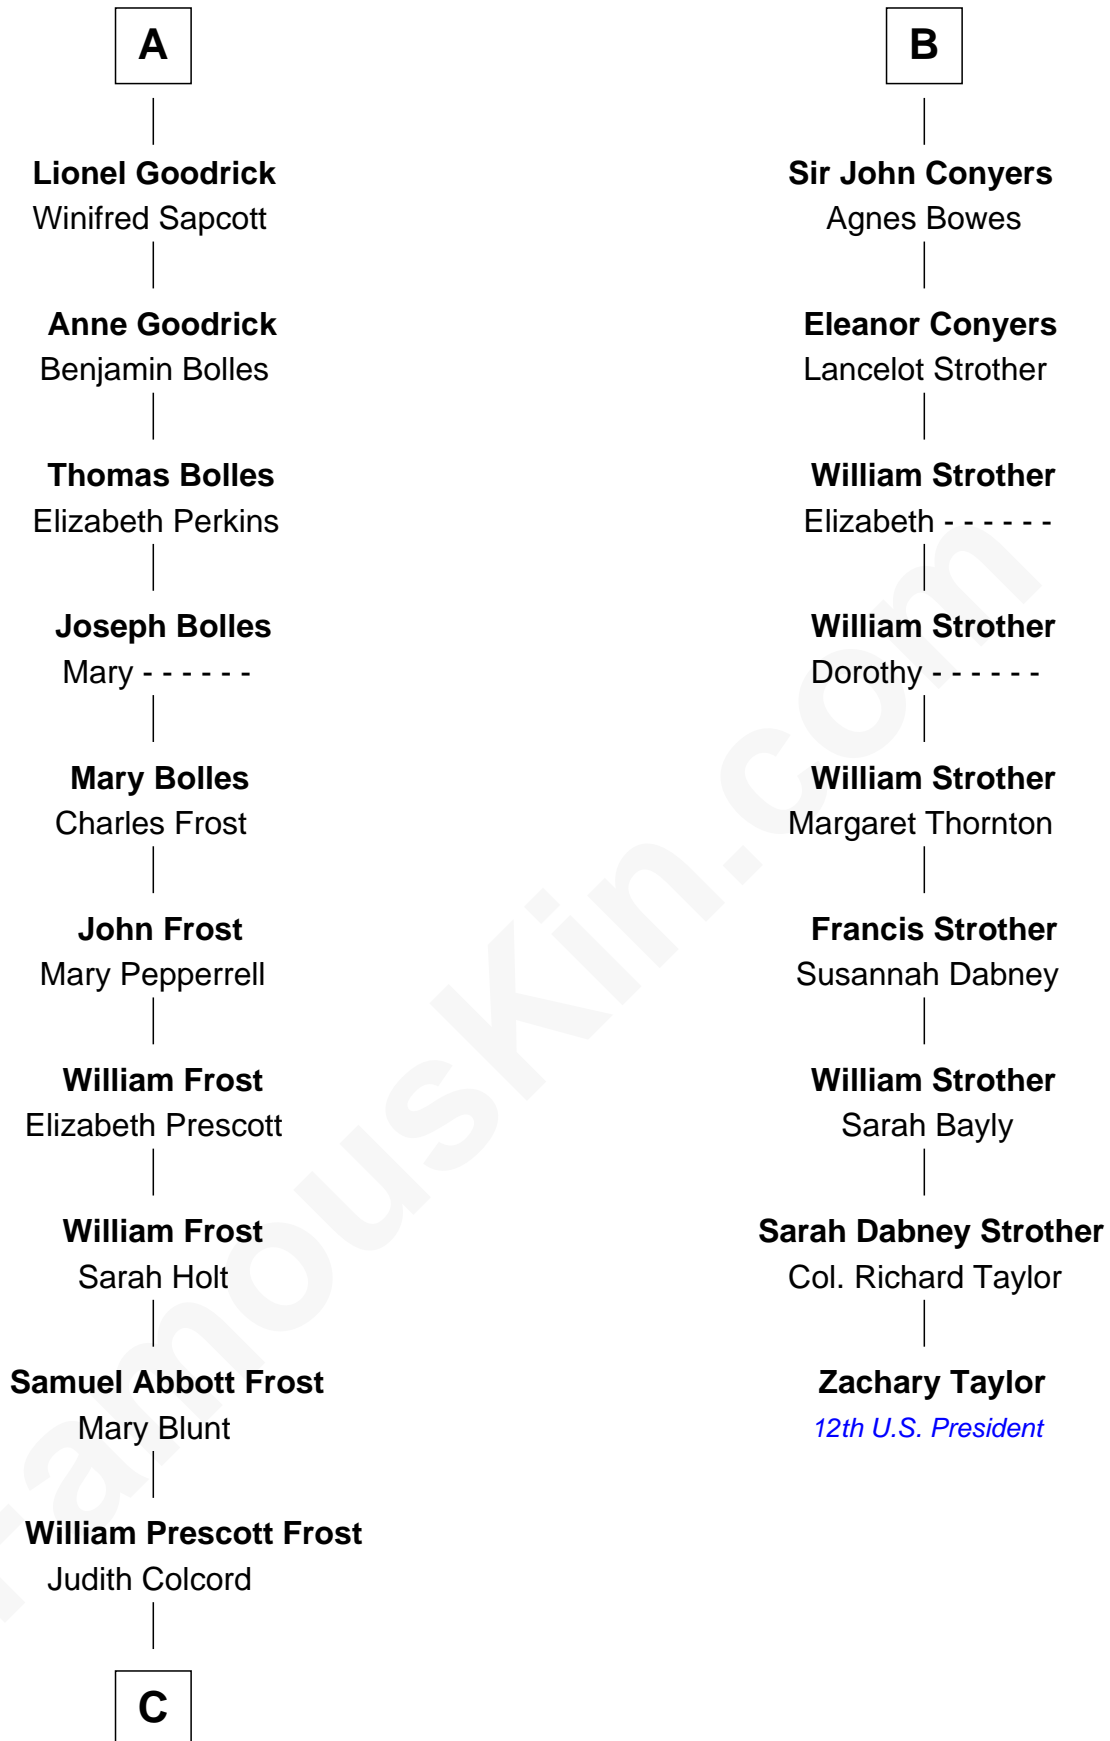

FamousKin.com Relationship Chart of

Robert Frost

Poet and Playwright

15th cousin 3 times removed of

Zachary Taylor

12th U.S. President

C

William Prescott Frost