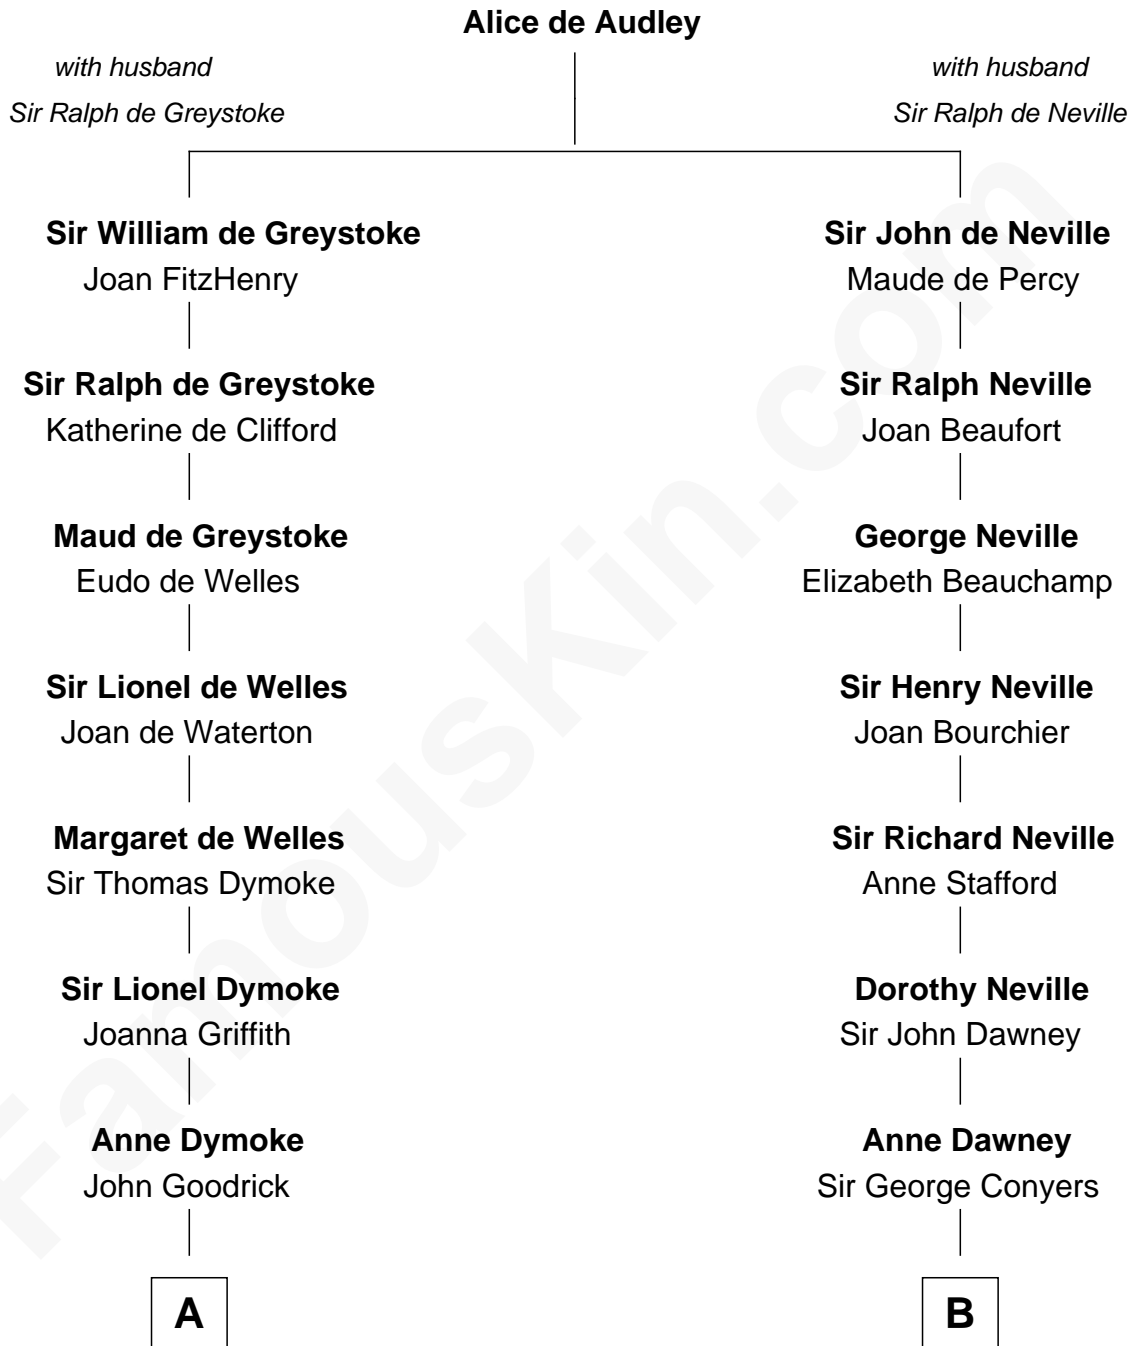

FamousKin.com Relationship Chart of

Robert Frost

Poet and Playwright

15th cousin 3 times removed of

Zachary Taylor

12th U.S. President

C

William Prescott Frost