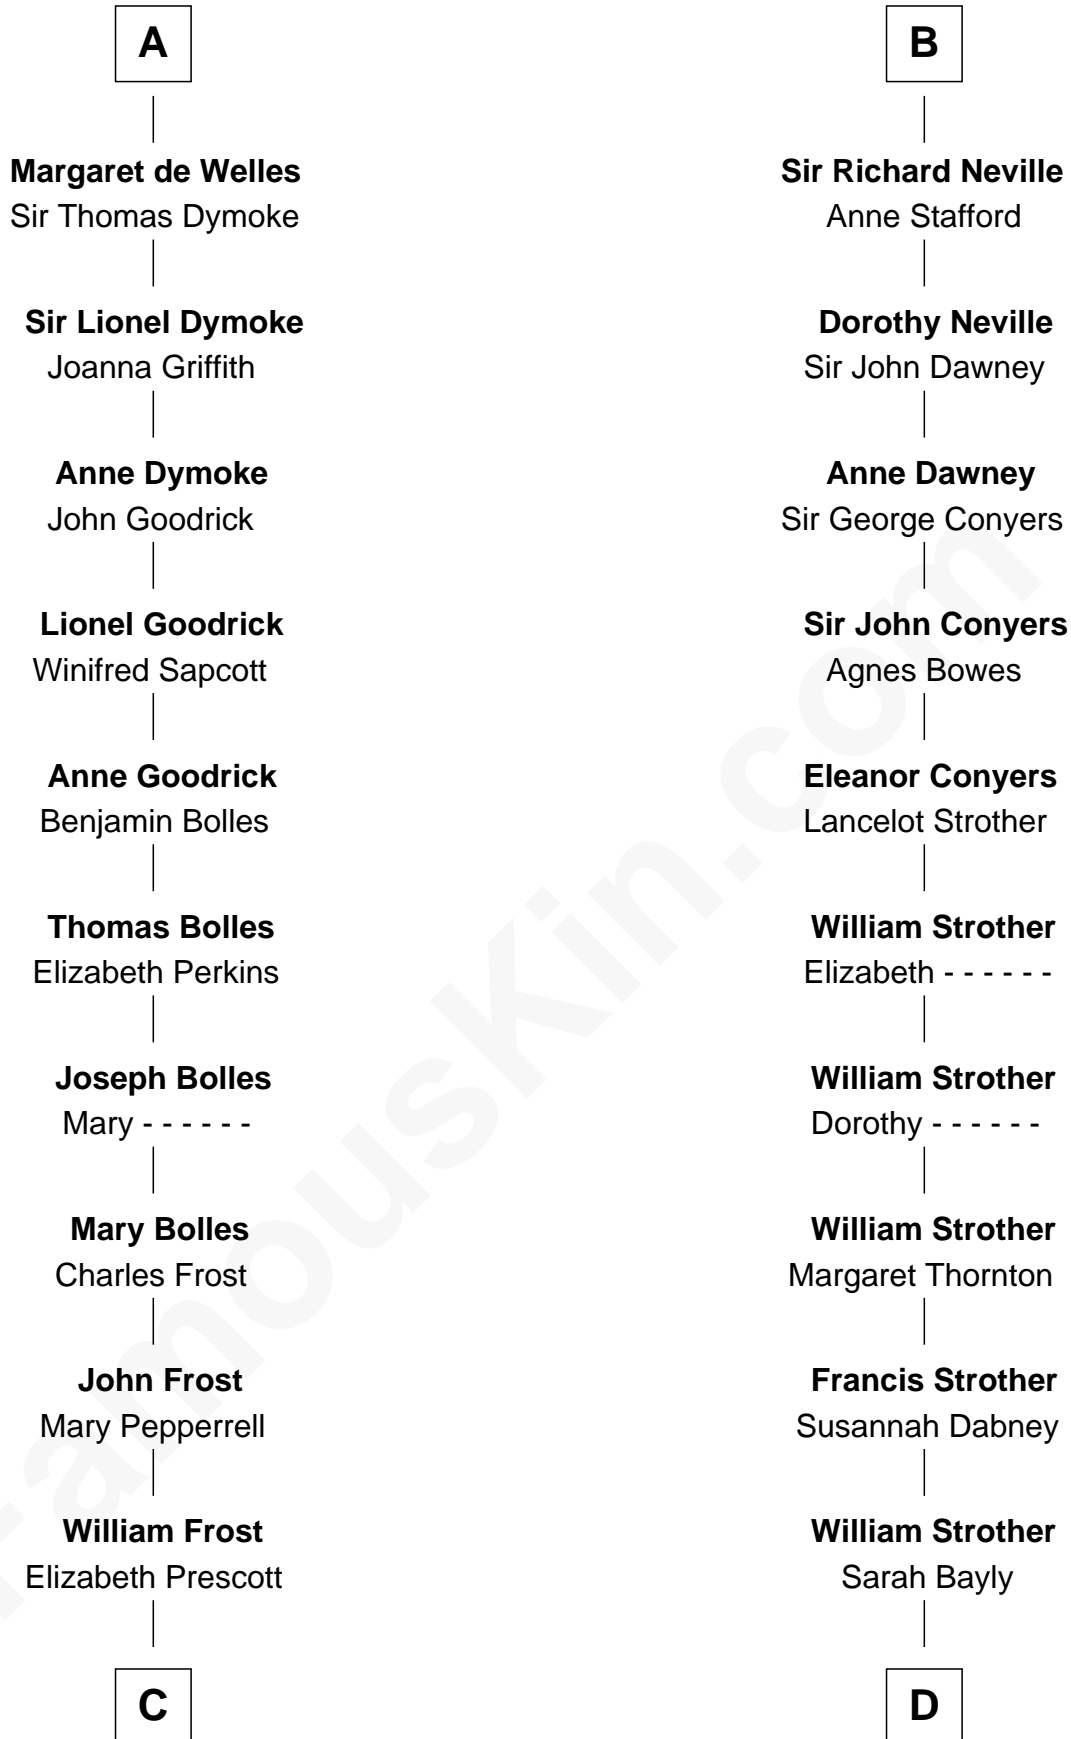

FamousKin.com Relationship Chart of

Robert Frost

Poet and Playwright

18th cousin 3 times removed of

Zachary Taylor

12th U.S. President

Philip III, King of France

*with wife
Maria of Brabant*

*with wife
Isabella of Aragon*

Margaret of France
Edward I, King of England

King Philip IV of France
Joan of Navarre

Thomas of Brotherton
Alice de Hales

Isabella of France
Edward II, King of England

Margaret Plantagenet
John de Segrave

Edward III, King of England
Philippa of Hainault

Elizabeth de Segrave
John de Mowbray

John of Gaunt
Katherine Roet

Eleanor de Mowbray
John de Welles

Joan Beaufort
Sir Ralph Neville

Eudo de Welles
Maud de Greystoke

George Neville
Elizabeth Beauchamp

Sir Lionel de Welles
Joan de Waterton

Sir Henry Neville
Joan Bouchier

A

B

FamousKin.com