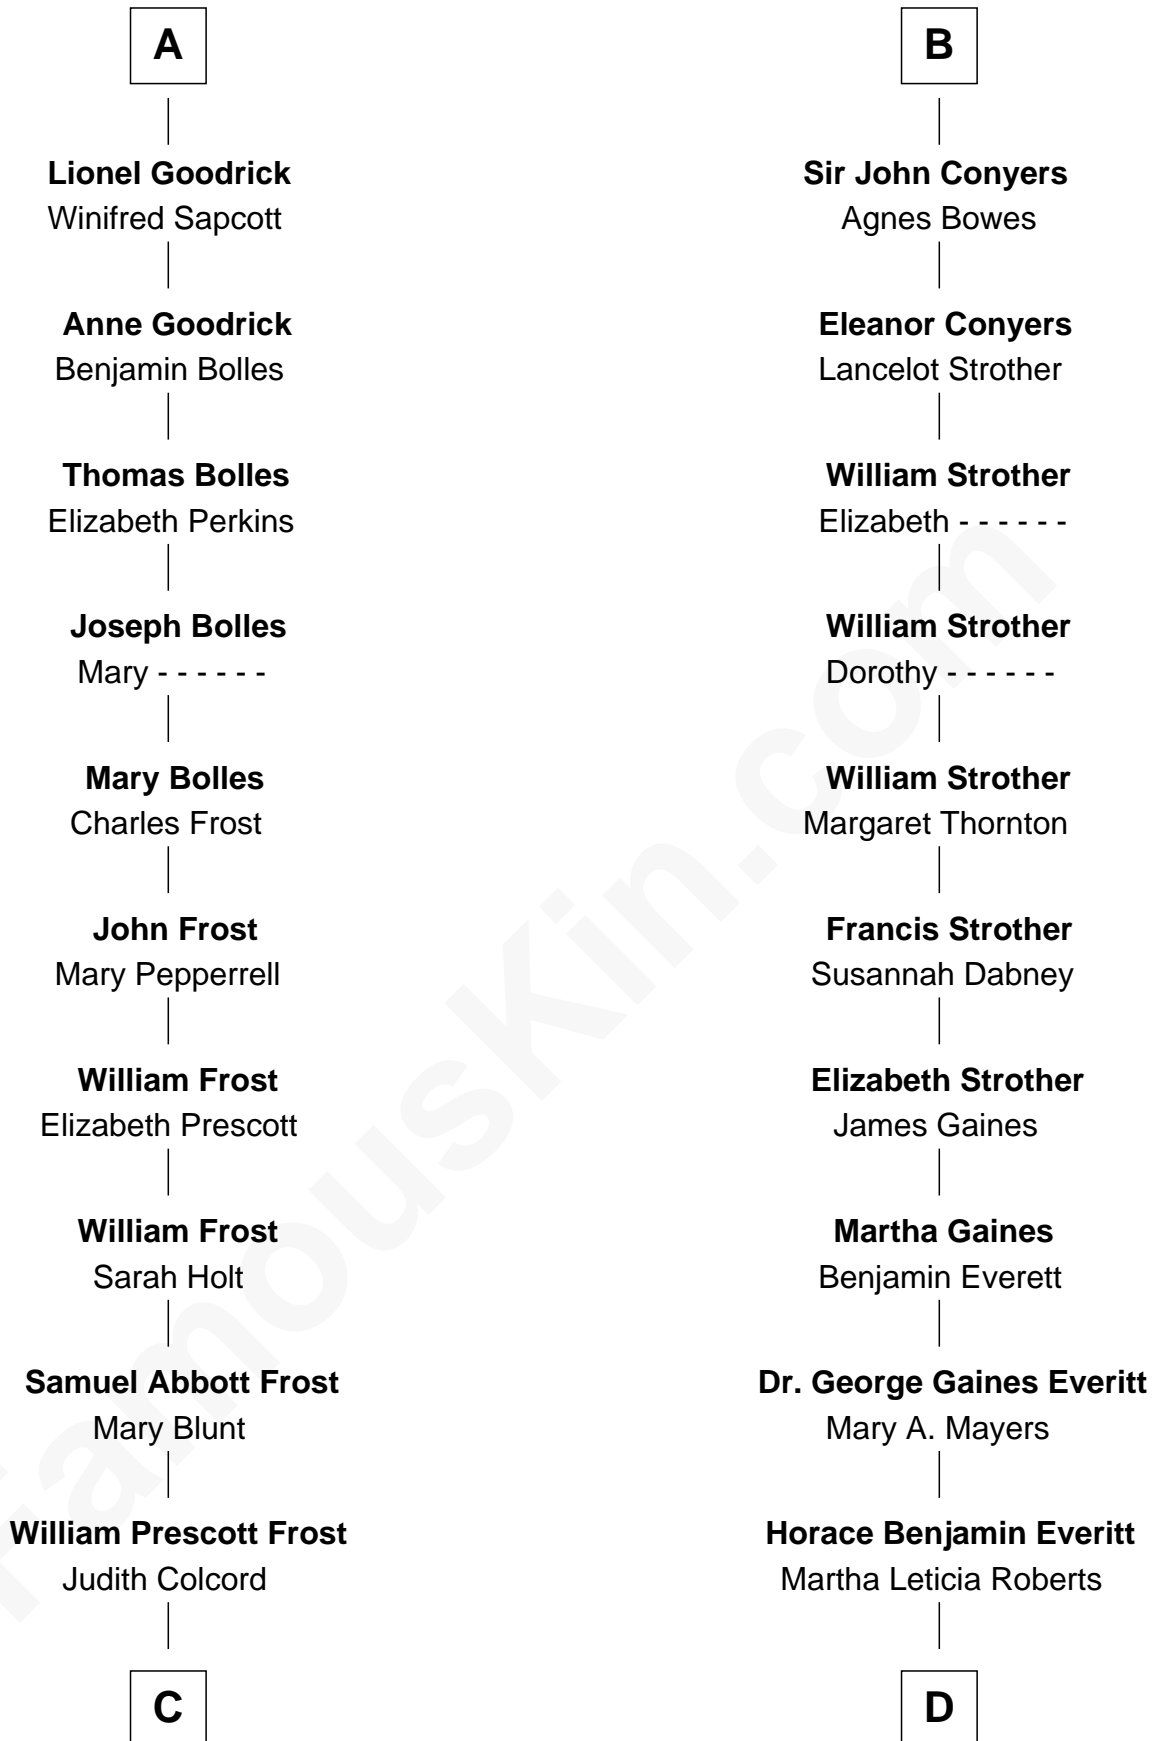

FamousKin.com Relationship Chart of

Robert Frost

Poet and Playwright

18th cousin 1 time removed of

William H. Macy

TV and Movie Actor

Sir Henry de Percy

Idoine de Clifford

C

William Prescott Frost

Isabella Moodie

Robert Frost

Poet and Playwright

D

Mary Lois Everitt

Clement Overstreet