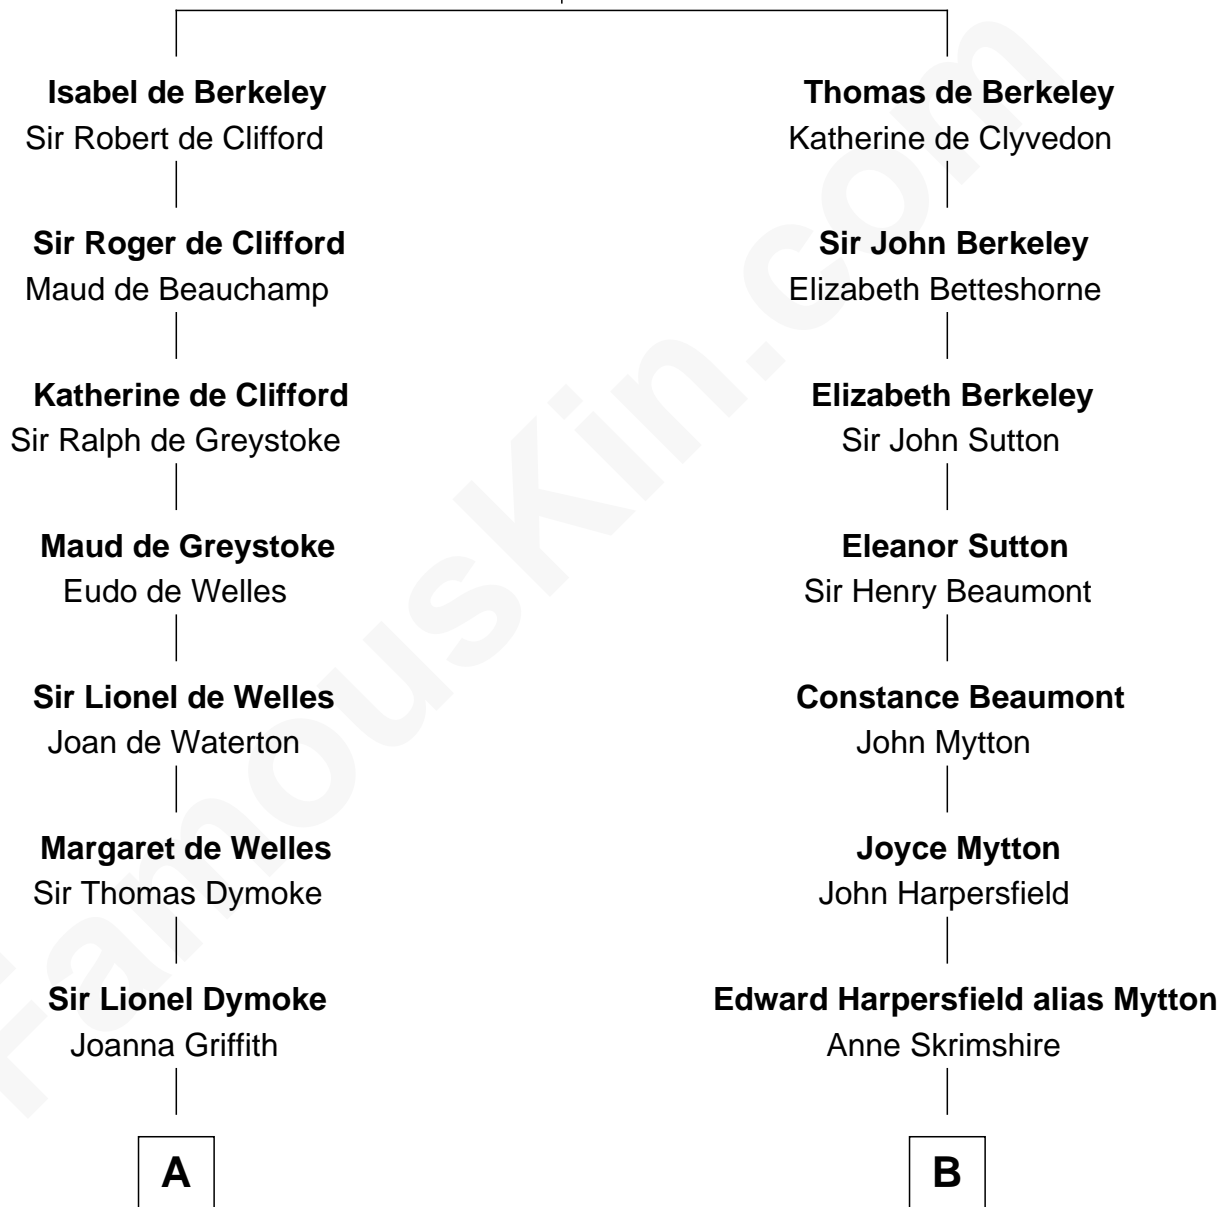

FamousKin.com Relationship Chart of

Robert Frost

Poet and Playwright

19th cousin 1 time removed of

Gerald Ford

38th U.S. President

Sir Maurice de Berkeley

Eve la Zouche

Amy Gridley Butler

George Manney Ayer

Adele Augusta Ayer

Levi Addison Gardner

Dorothy Ayer Gardner

Leslie Lynch King

Gerald Ford

38th U.S. President