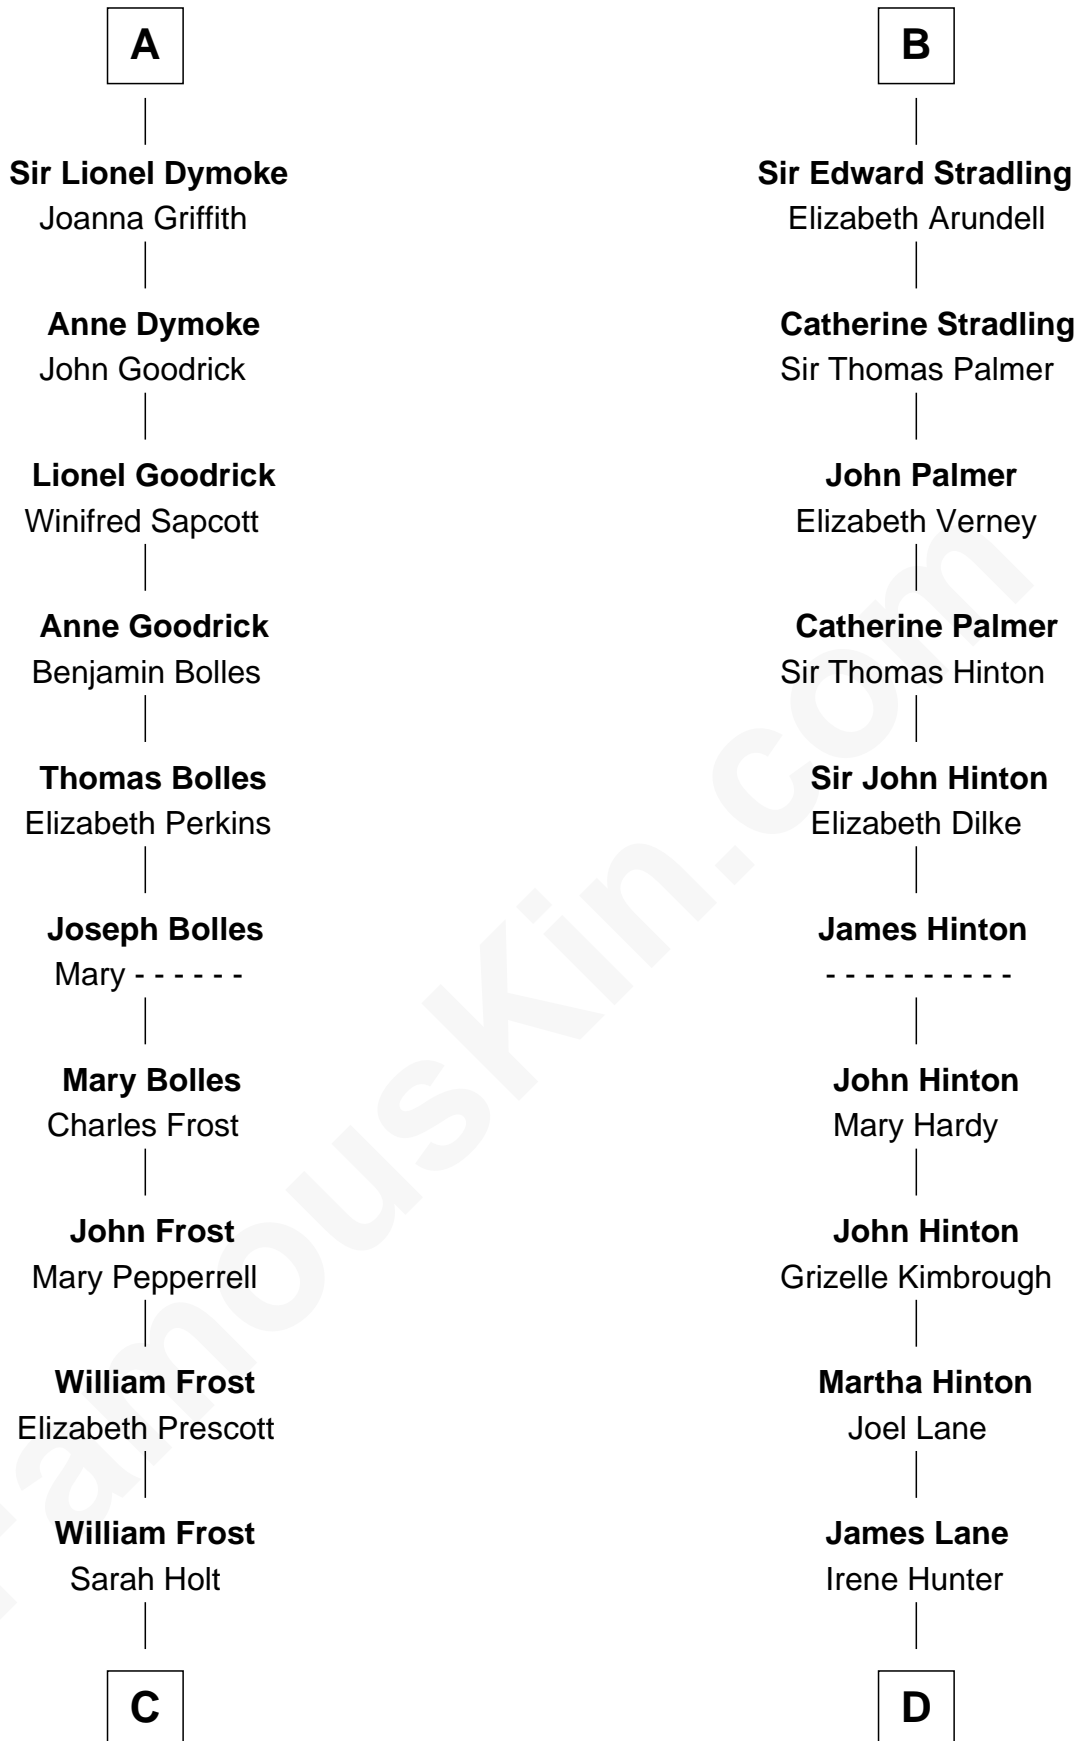

# FamousKin.com Relationship Chart of

**Robert Frost**

*Poet and Playwright*

20th cousin 1 time removed of

**Harper Lee**

*Author of To Kill a Mockingbird*

**C**

**Samuel Abbott Frost**

Mary Blunt

**William Prescott Frost**

Judith Colcord

**William Prescott Frost**

Isabella Moodie

**Robert Frost**

*Poet and Playwright*

**D**

**Elizabeth Jane Lane**

Theophilus Hunter Williams

**John Bonner Williams**

Christiana Maiben

**Ellen Rivers Williams**

James Cunningham Finch

**Frances Cunningham Finch**

Amasa Coleman Lee