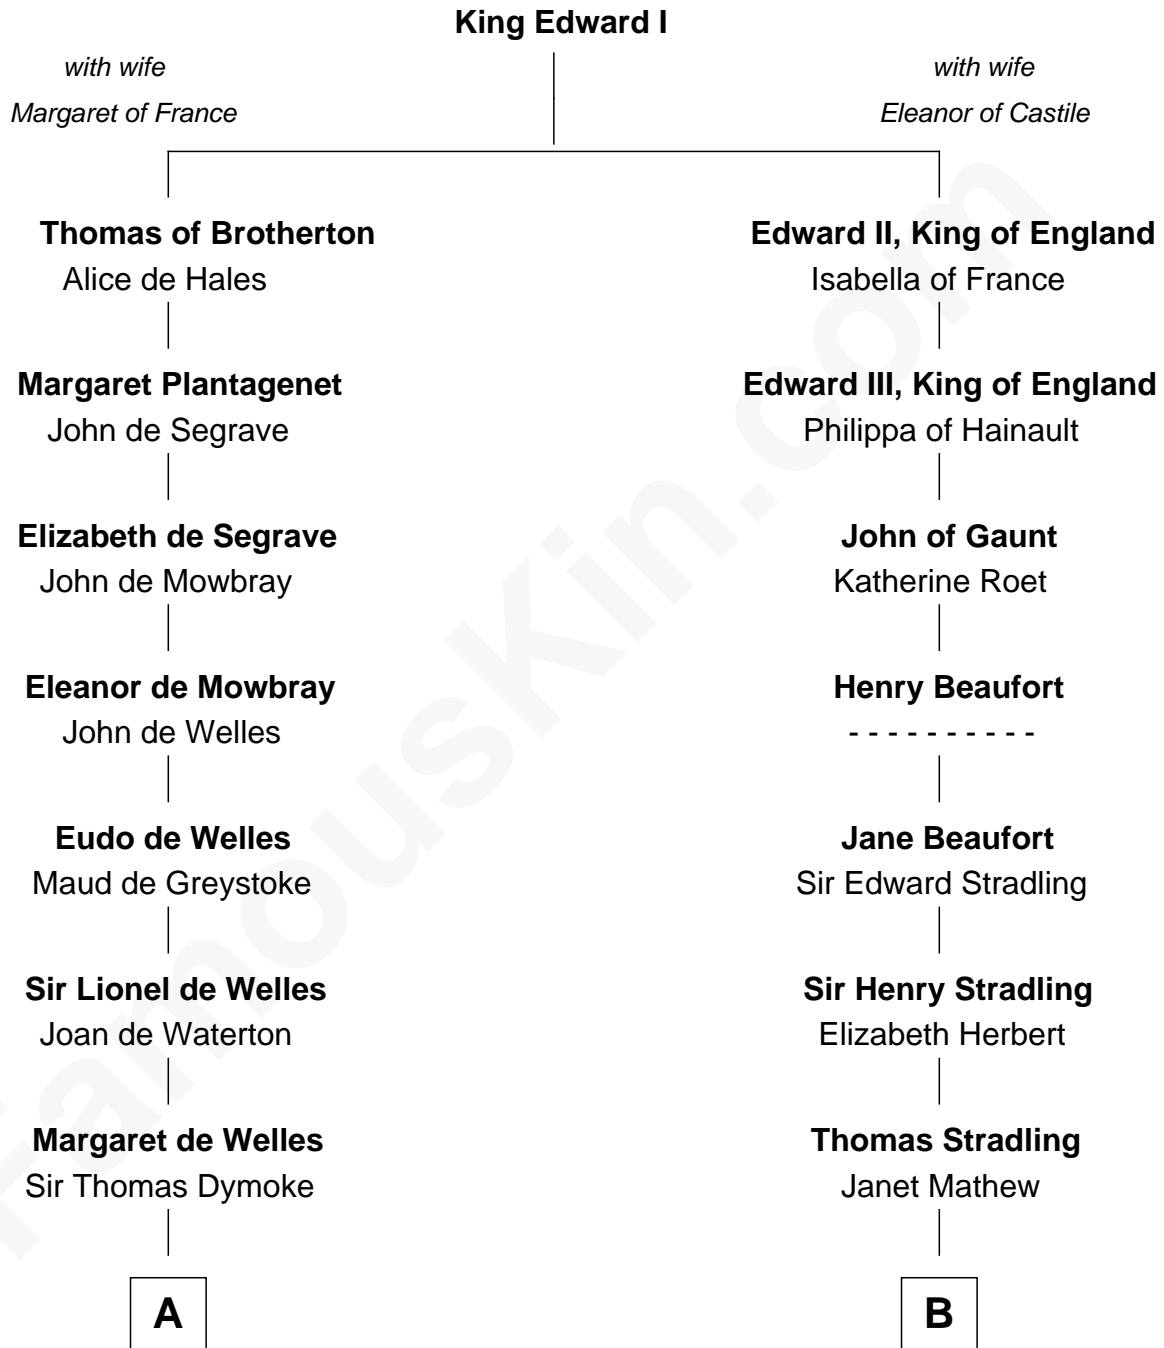

# FamousKin.com Relationship Chart of

**Robert Frost**

*Poet and Playwright*

20th cousin 1 time removed of

**Harper Lee**

*Author of To Kill a Mockingbird*

**C**

**Samuel Abbott Frost**

Mary Blunt

**William Prescott Frost**

Judith Colcord

**William Prescott Frost**

Isabella Moodie

**Robert Frost**

*Poet and Playwright*

**D**