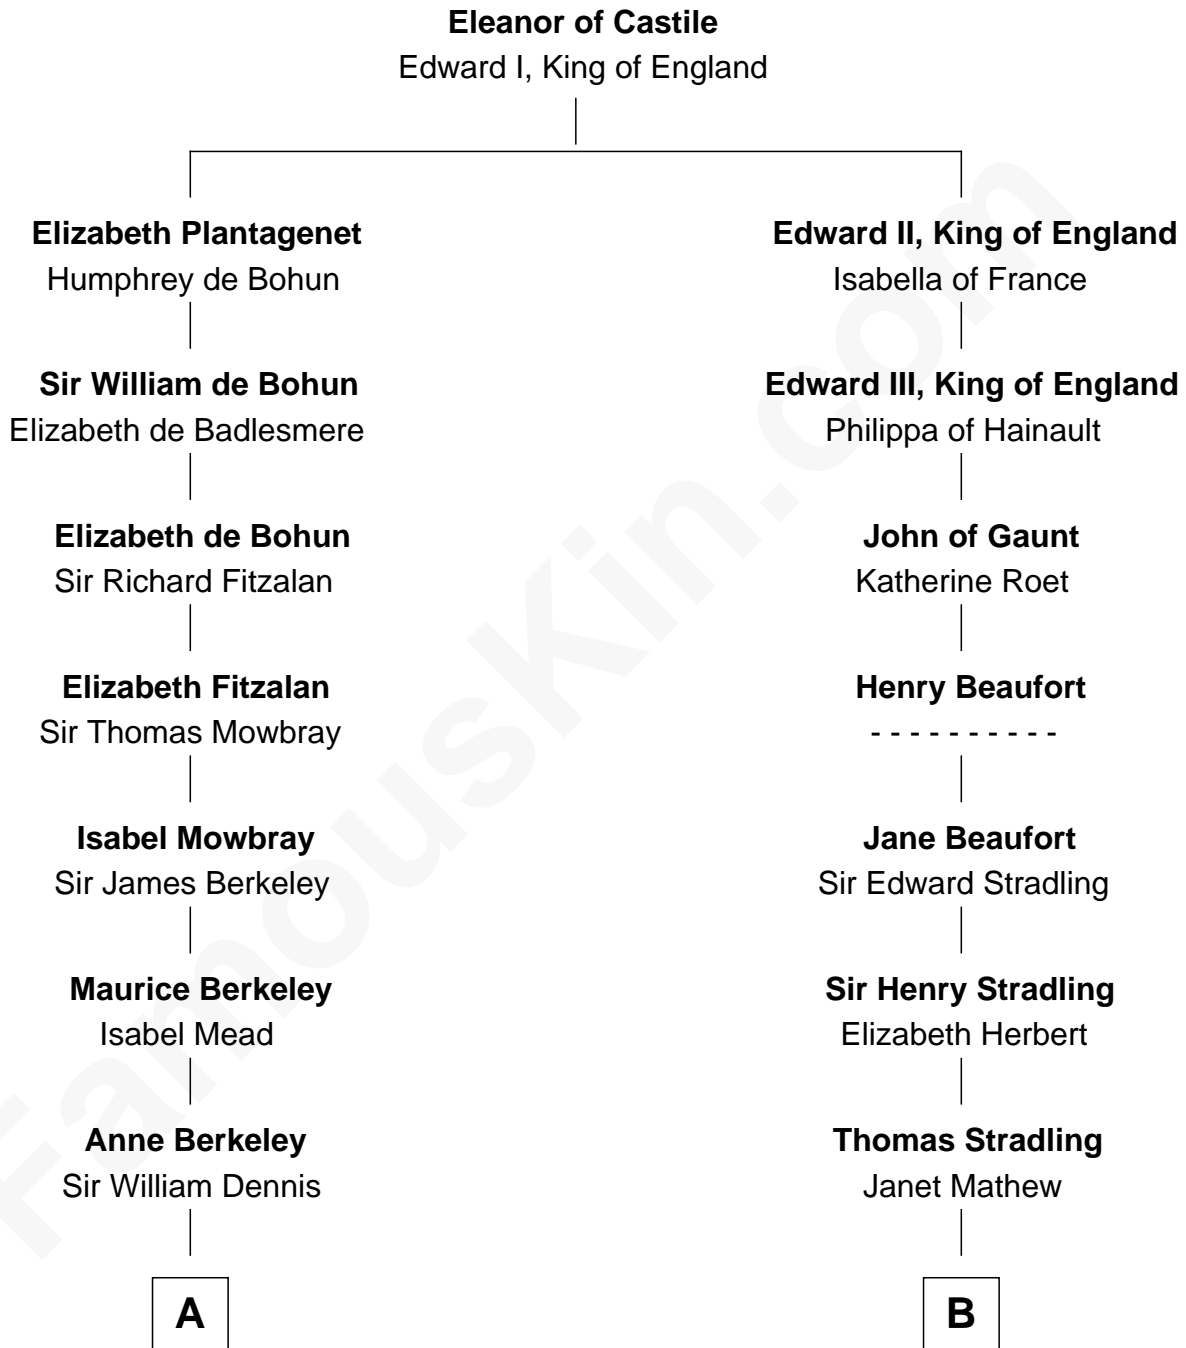

FamousKin.com Relationship Chart of

Robert Frost

Poet and Playwright

20th cousin 1 time removed of

Harper Lee

Author of To Kill a Mockingbird

C

Samuel Abbott Frost