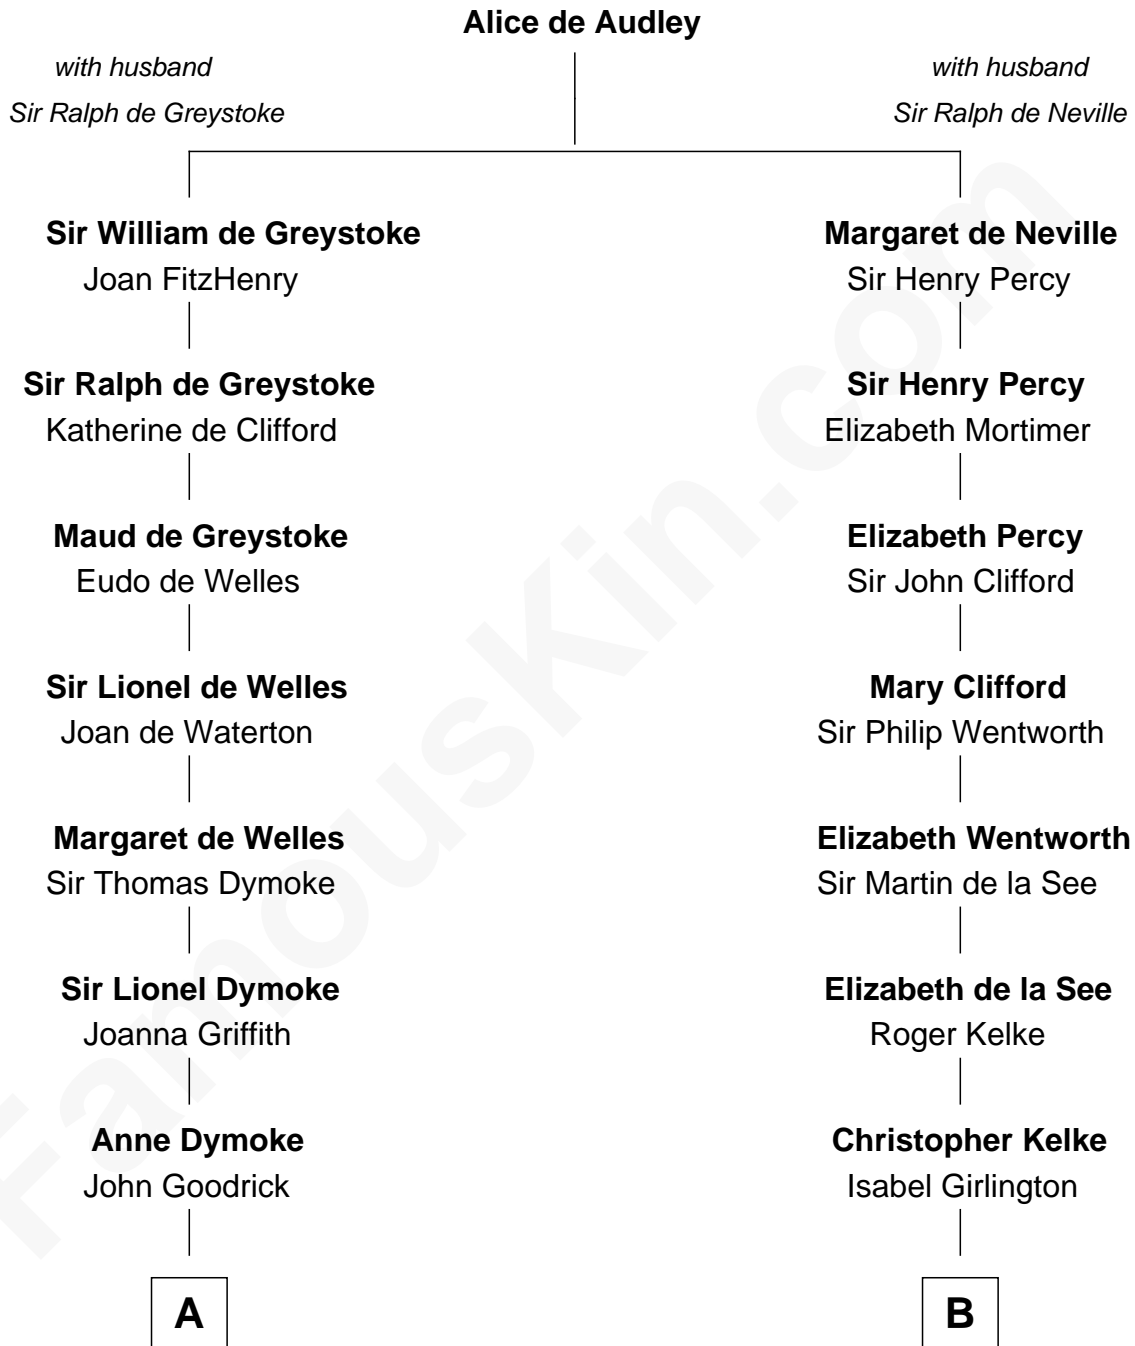

FamousKin.com Relationship Chart of

Robert Frost

Poet and Playwright

18th cousin 1 time removed of

Harper Lee

Author of To Kill a Mockingbird

C

William Prescott Frost