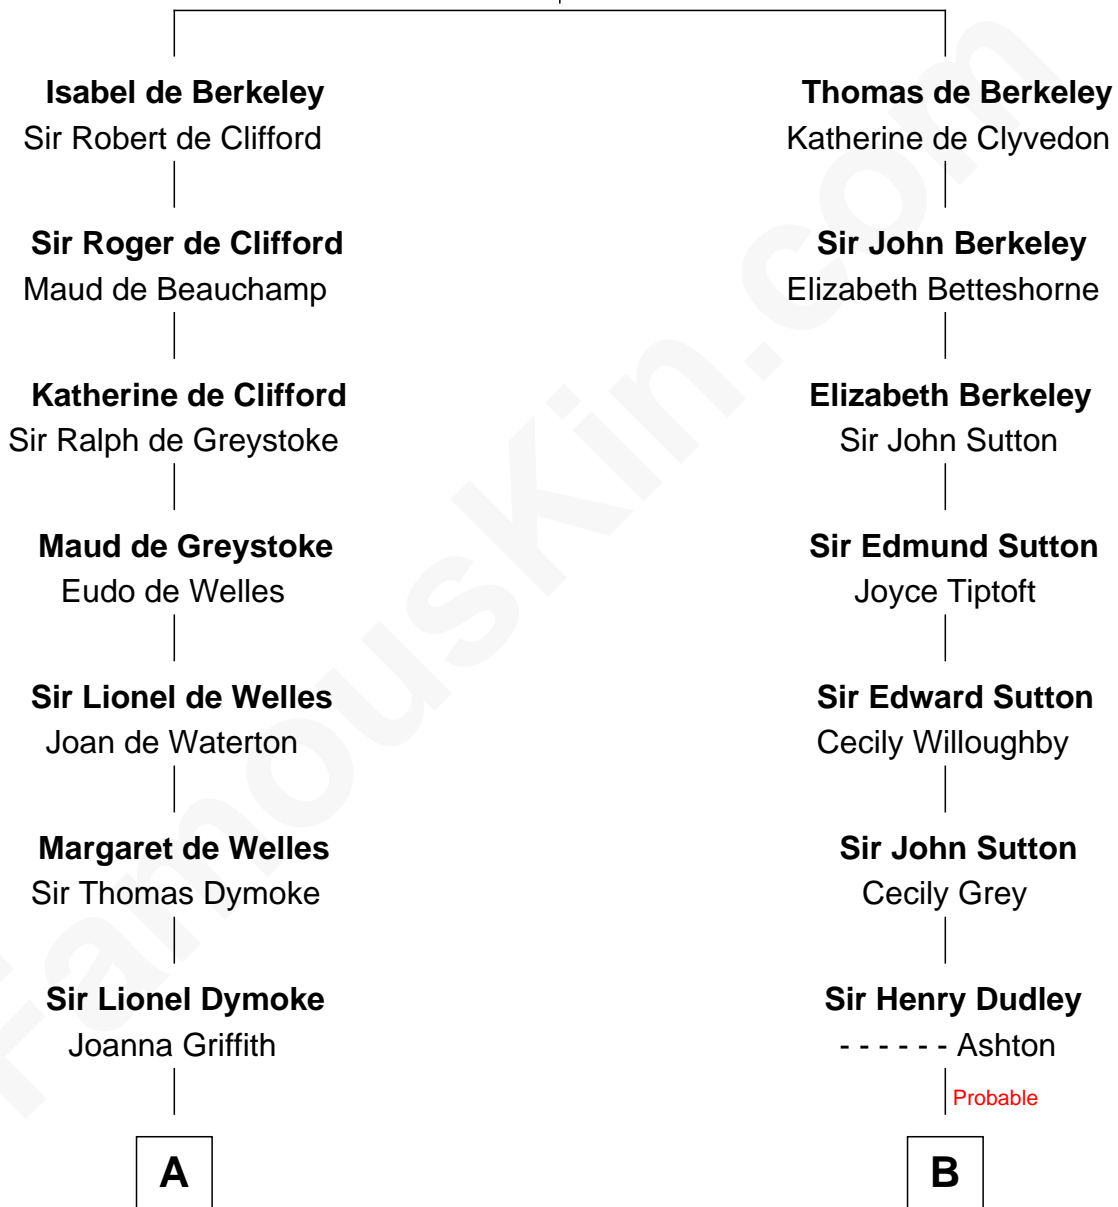

FamousKin.com Relationship Chart of

Robert Frost

Poet and Playwright

19th cousin of

J. K. Simmons

TV and Movie Actor

Sir Maurice de Berkeley

Eve la Zouche