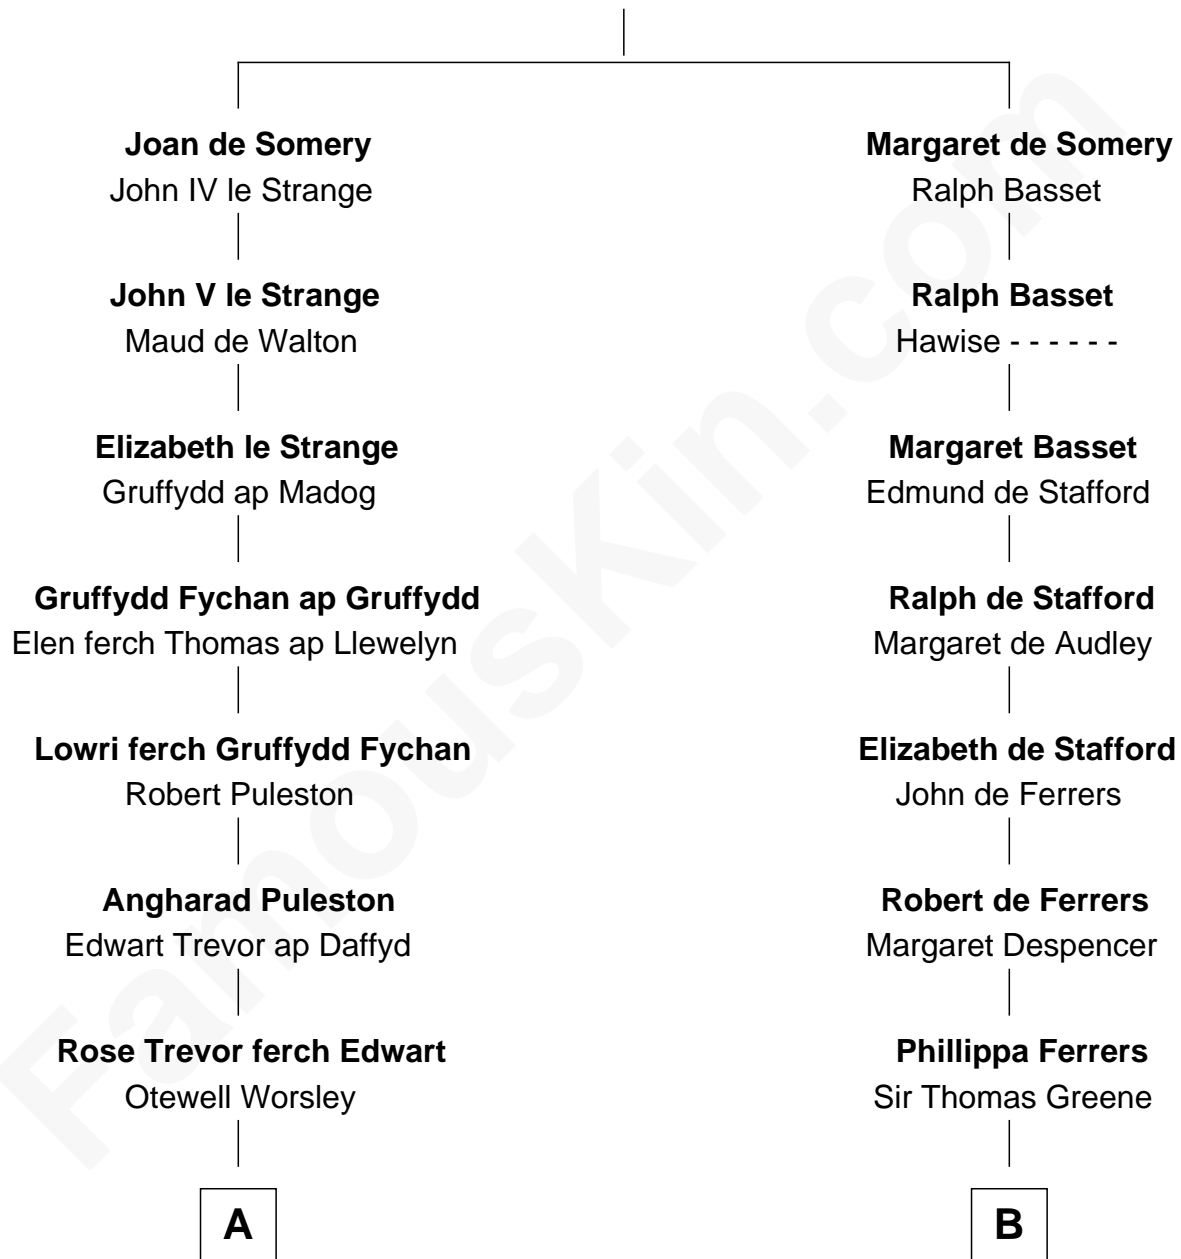

FamousKin.com Relationship Chart of

Robert Frost

Poet and Playwright

20th cousin 1 time removed of

Henry Clay Folger

Founder of Folger Shakespeare Library and Chairman of Standard Oil

Sir Roger de Somery

Nichole d'Aubenev

C

Samuel Abbott Frost

Mary Blunt

William Prescott Frost

Judith Colcord

William Prescott Frost

Isabella Moodie

Robert Frost

Henry Clay Folger

Eliza Jane Clark

Henry Clay Folger

Chairman of Standard Oil