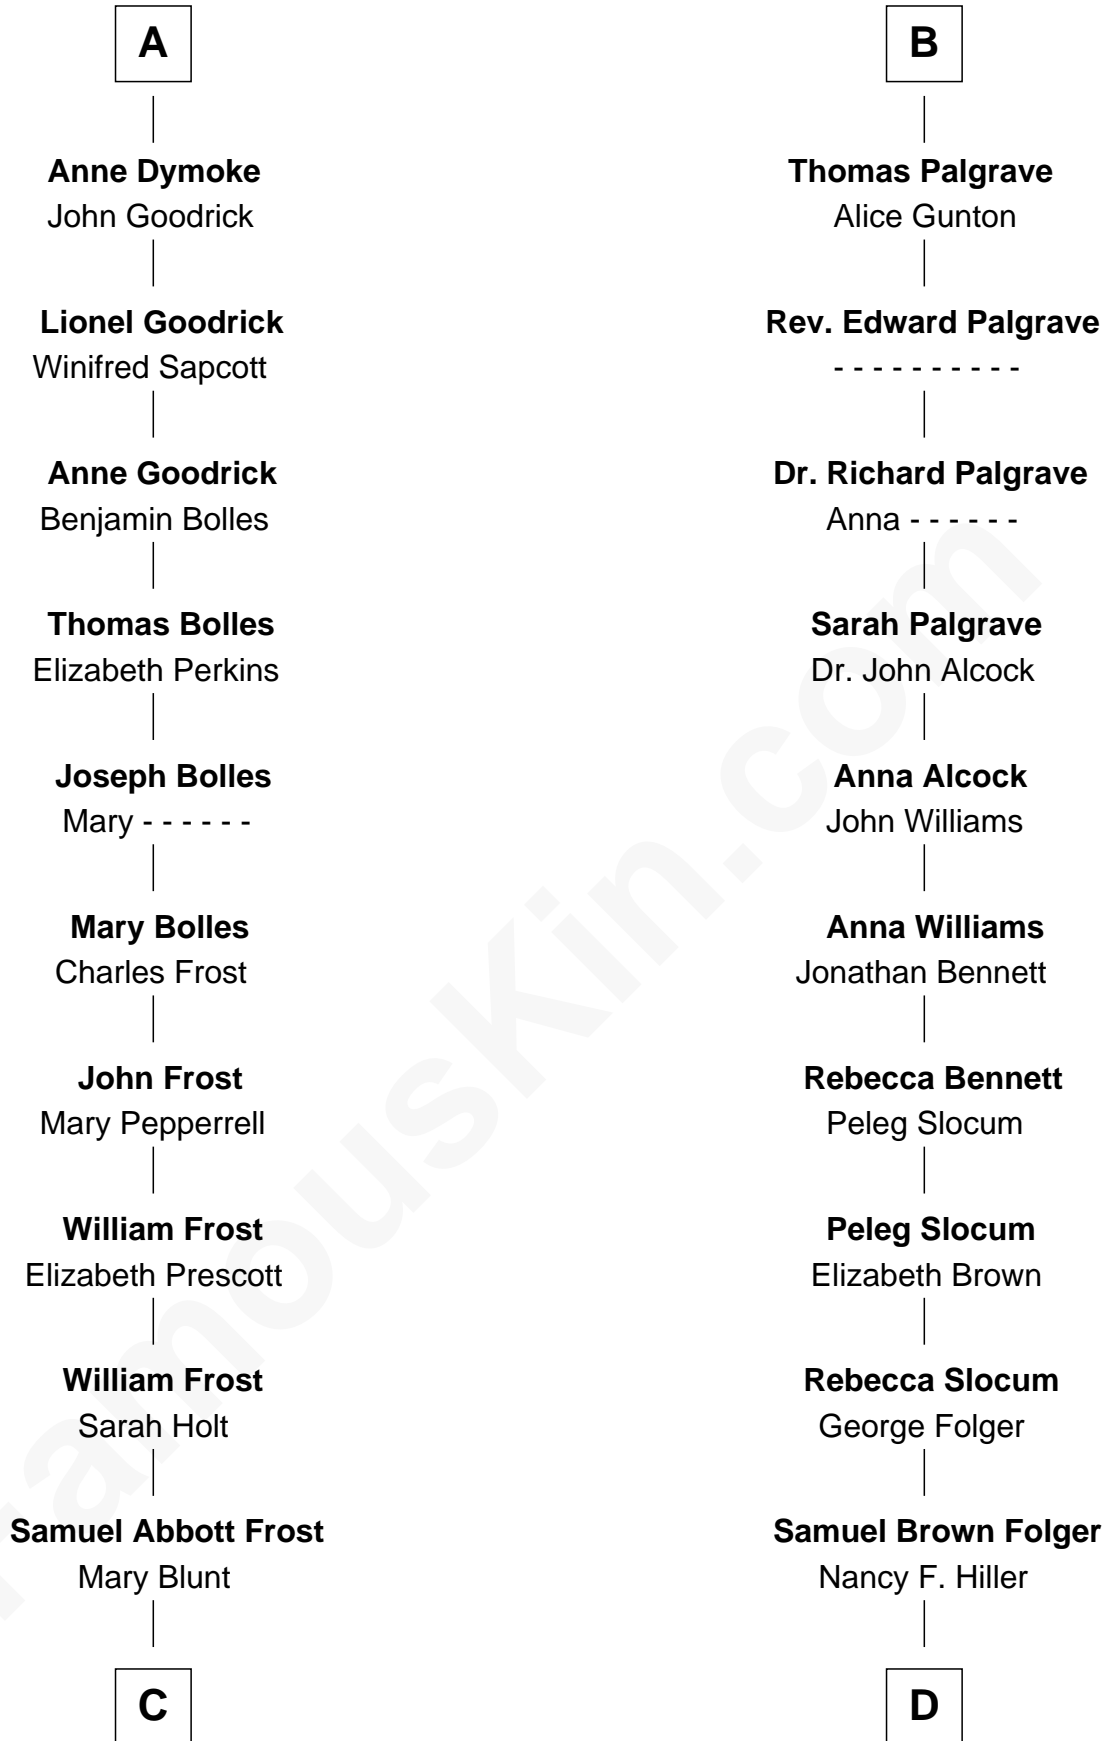

# FamousKin.com Relationship Chart of

**Robert Frost**

*Poet and Playwright*

18th cousin 1 time removed of

**Henry Clay Folger**

*Founder of Folger Shakespeare Library and Chairman of Standard Oil*

**Henry Plantagenet**

Maud de Chaworth

FamousKin.com