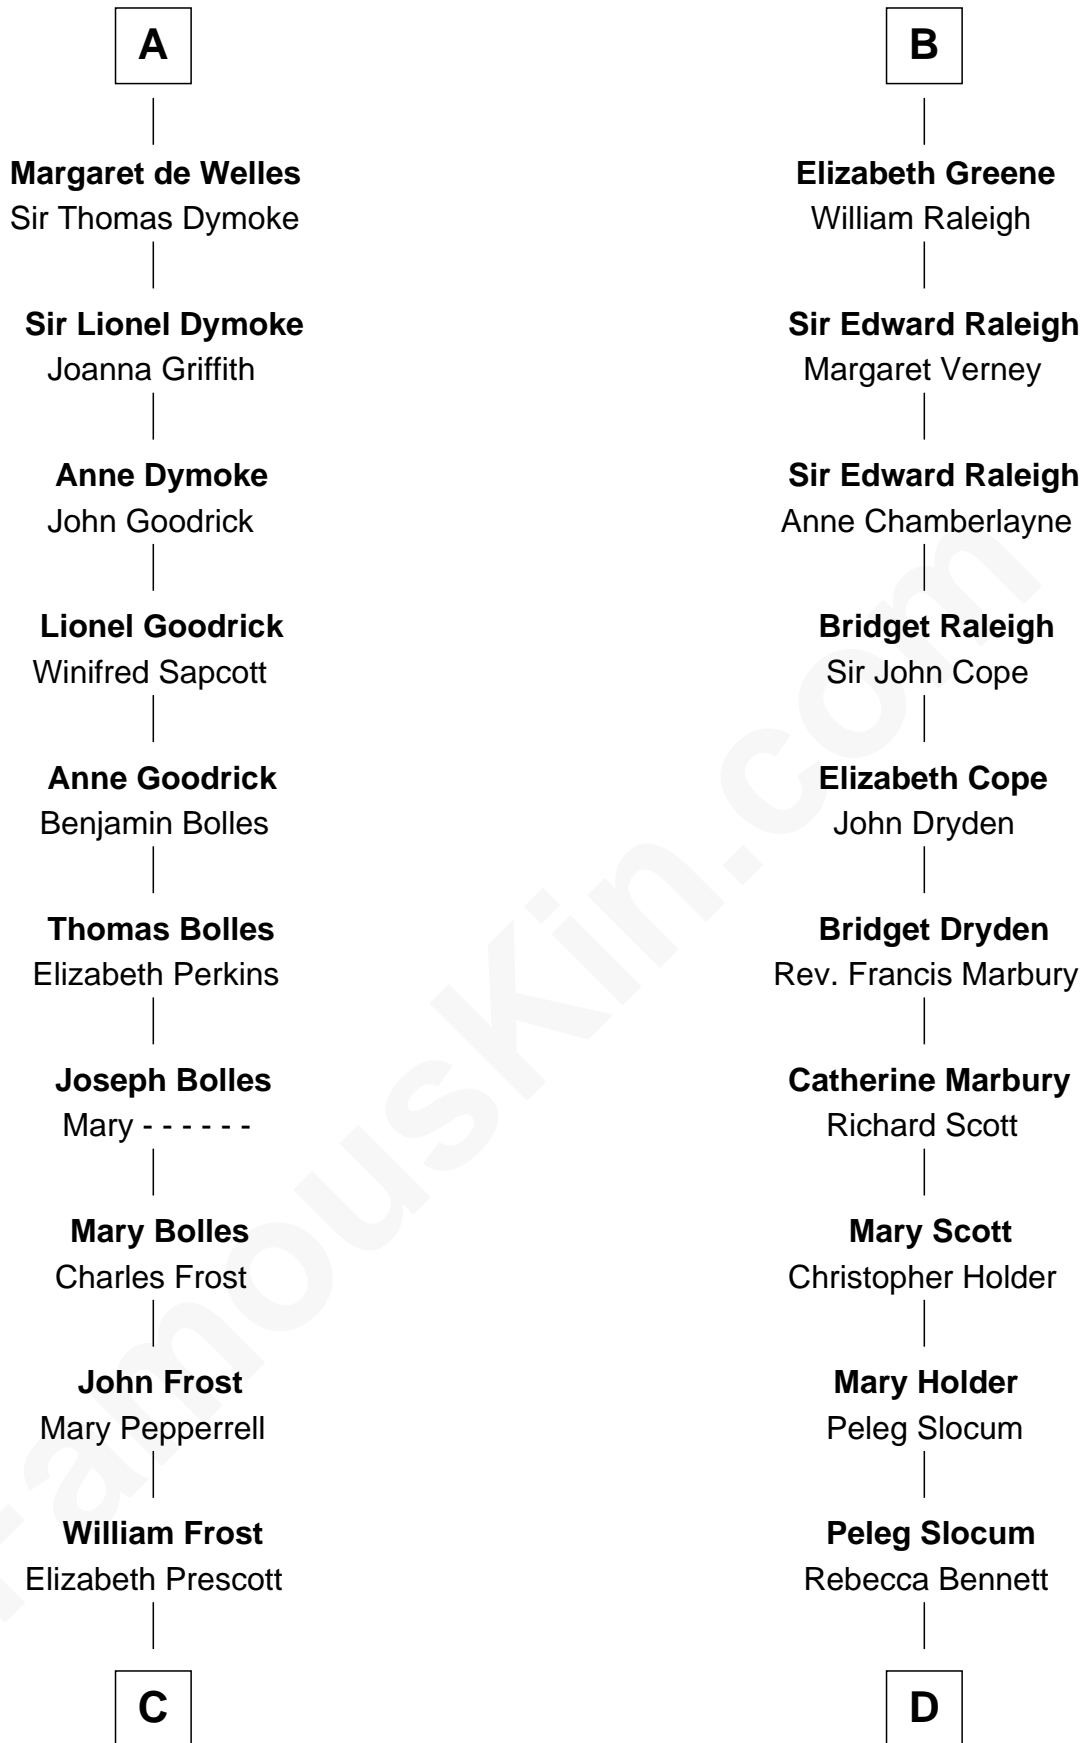

# FamousKin.com Relationship Chart of

**Robert Frost**

*Poet and Playwright*

21st cousin of

**Henry Clay Folger**

*Founder of Folger Shakespeare Library and Chairman of Standard Oil*

**Sir John FitzGeoffrey**

Isabel le Bigod

**C**

**William Frost**

Sarah Holt

**Samuel Abbott Frost**

Mary Blunt

**William Prescott Frost**

Judith Colcord

George Folger

**Samuel Brown Folger**

Nancy F. Hiller

**Henry Clay Folger**

Eliza Jane Clark

**Henry Clay Folger**

*Chairman of Standard Oil*