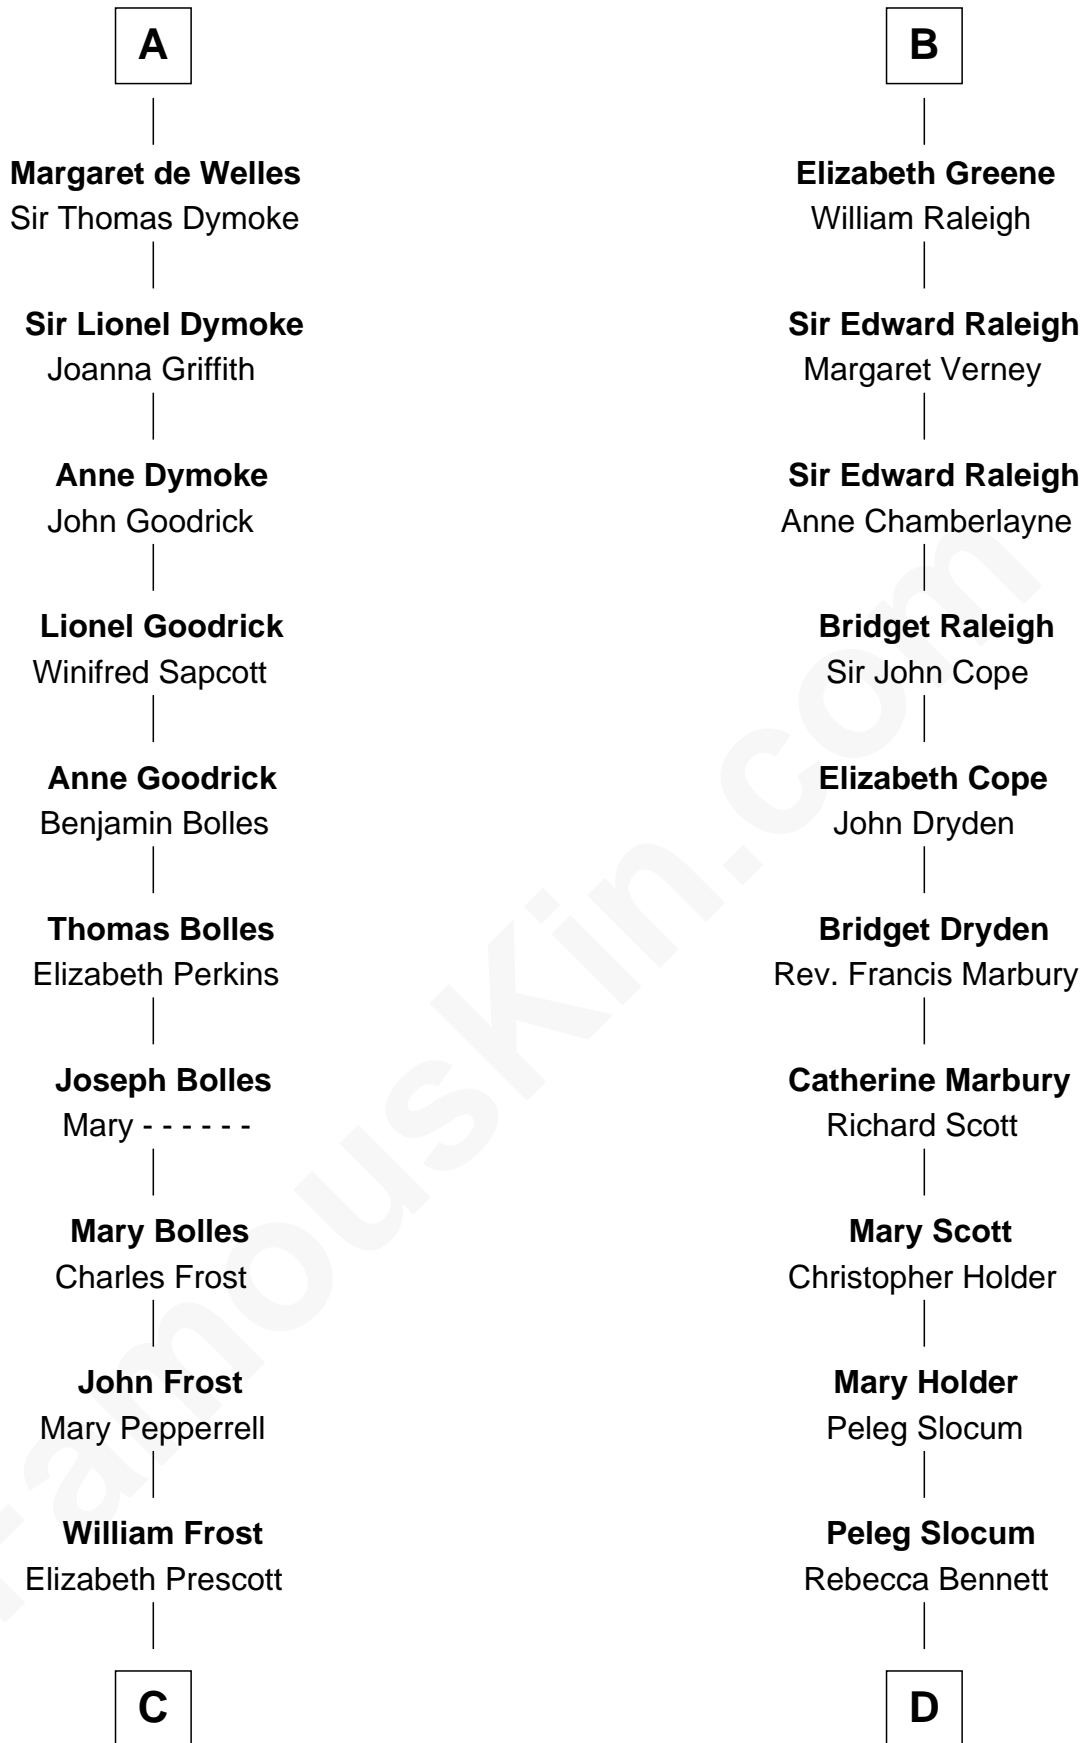

FamousKin.com Relationship Chart of

Robert Frost

Poet and Playwright

21st cousin of

Henry Clay Folger

Founder of Folger Shakespeare Library and Chairman of Standard Oil

C

William Frost

Sarah Holt

Samuel Abbott Frost

Mary Blunt

William Prescott Frost

Judith Colcord

William Prescott Frost

Isabella Moodie

Robert Frost