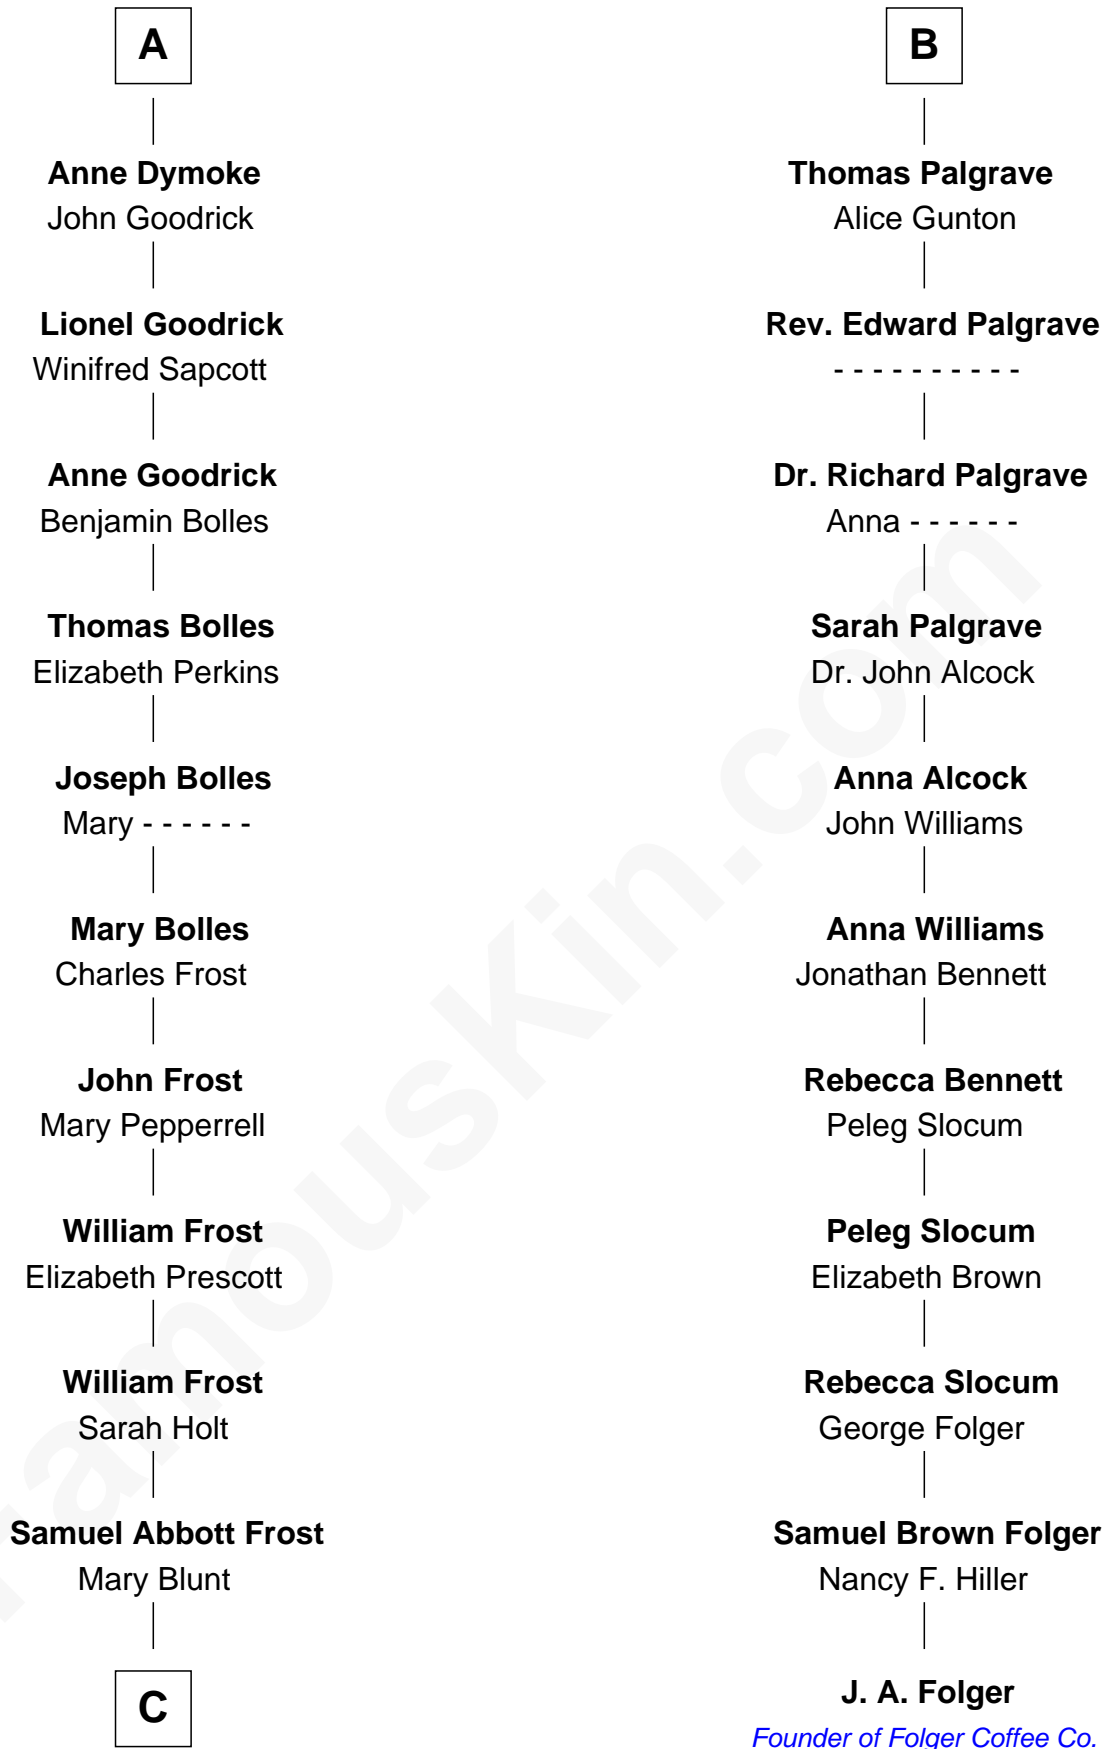

FamousKin.com Relationship Chart of

Robert Frost

Poet and Playwright

17th cousin 2 times removed of

J. A. Folger

Founder of Folger Coffee Company

Henry Plantagenet

Maud de Chaworth

C

William Prescott Frost

Judith Colcord

William Prescott Frost

Isabella Moodie

Robert Frost

Poet and Playwright

FamousKin.com